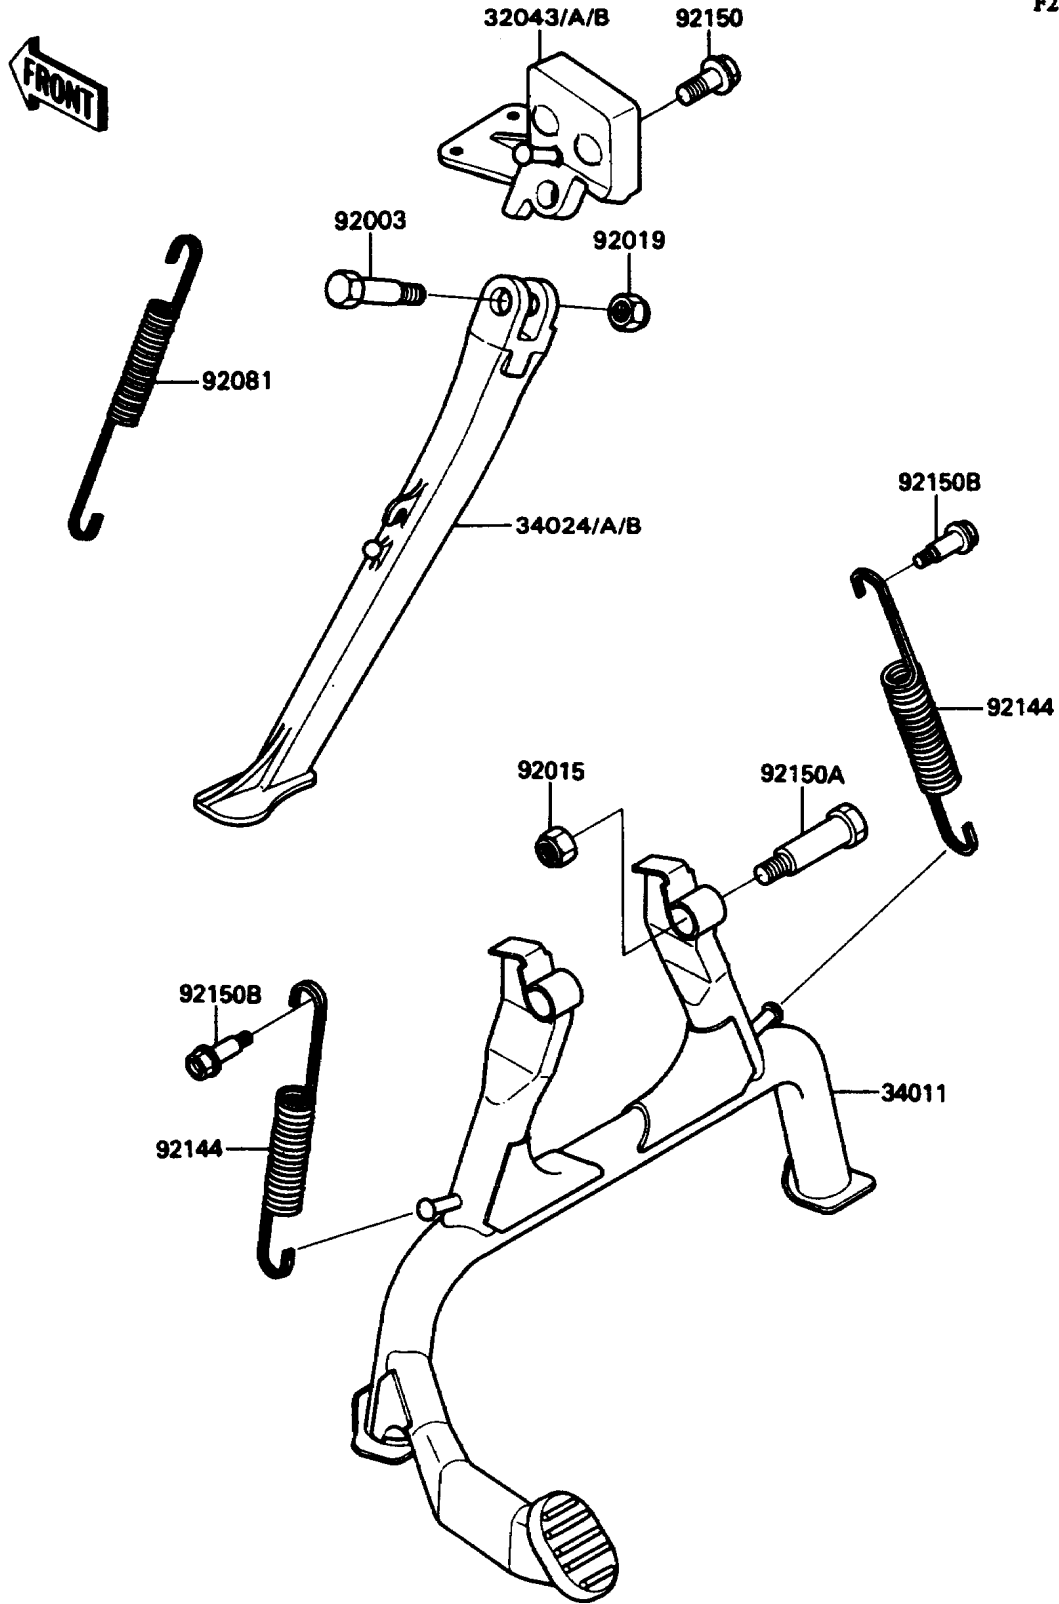

1993 Ninja® ZX™ -11 PARTS DIAGRAM

Stand

F2190

1993 Ninja® ZX™ -11 PARTS LIST

Stand

ITEM NAME	PART NUMBER	QUANTITY
BRACKET-STAND,SIDE,BLACK (Ref # 32043B)	32043-1344-10	1
STAND-CENTER (Ref # 34011)	34011-1145	1
STAND-SIDE,BLACK (Ref # 34024B)	34024-1249-10	1
BOLT,SIDE STAND (Ref # 92003)	92003-079	1
NUT,LOCK,10MM,BLACK (Ref # 92015)	92015-1188	2
NUT,LOCK,10MM (Ref # 92019)	92019-021	1
SPRING,SIDE STAND (Ref # 92081)	92081-1676	1
SPRING,CENTER STAND (Ref # 92144)	92144-1334	2
BOLT,FLANGED,10X25 (Ref # 92150)	92150-1065	2
BOLT,CENTER STAND,10MM (Ref # 92150A)	92150-1112	2
BOLT,6MM (Ref # 92150B)	92150-1113	2