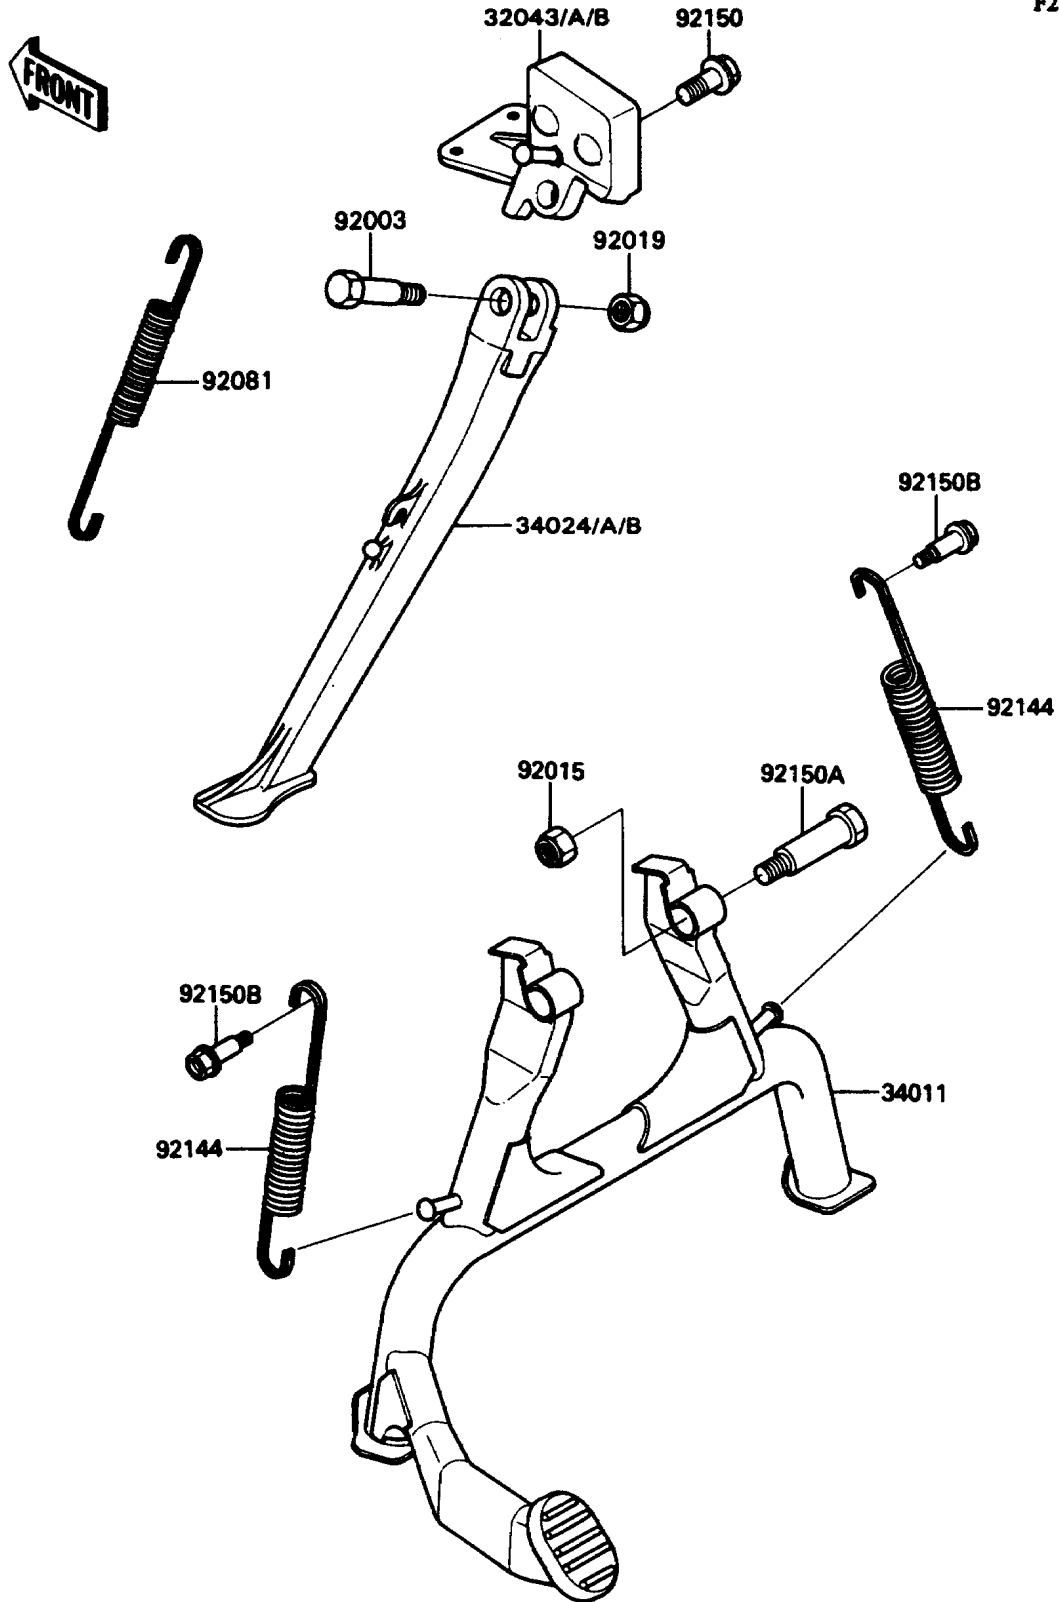

1993 Ninja® ZX™ -11 PARTS DIAGRAM

Stand

F2190

1993 Ninja® ZX™ -11 PARTS LIST

Stand

ITEM NAME	PART NUMBER	QUANTITY
BRACKET-STAND,SIDE,BLACK (Ref # 32043B)	32043-1344-10	1
STAND-CENTER (Ref # 34011)	34011-1145	1
STAND-SIDE,BLACK (Ref # 34024B)	34024-1249-10	1
BOLT,SIDE STAND (Ref # 92003)	92003-079	1
NUT,LOCK,10MM,BLACK (Ref # 92015)	92015-1188	2
NUT,LOCK,10MM (Ref # 92019)	92019-021	1
SPRING,SIDE STAND (Ref # 92081)	92081-1676	1
SPRING,CENTER STAND (Ref # 92144)	92144-1334	2
BOLT,FLANGED,10X25 (Ref # 92150)	92150-1065	2
BOLT,CENTER STAND,10MM (Ref # 92150A)	92150-1112	2
BOLT,6MM (Ref # 92150B)	92150-1113	2