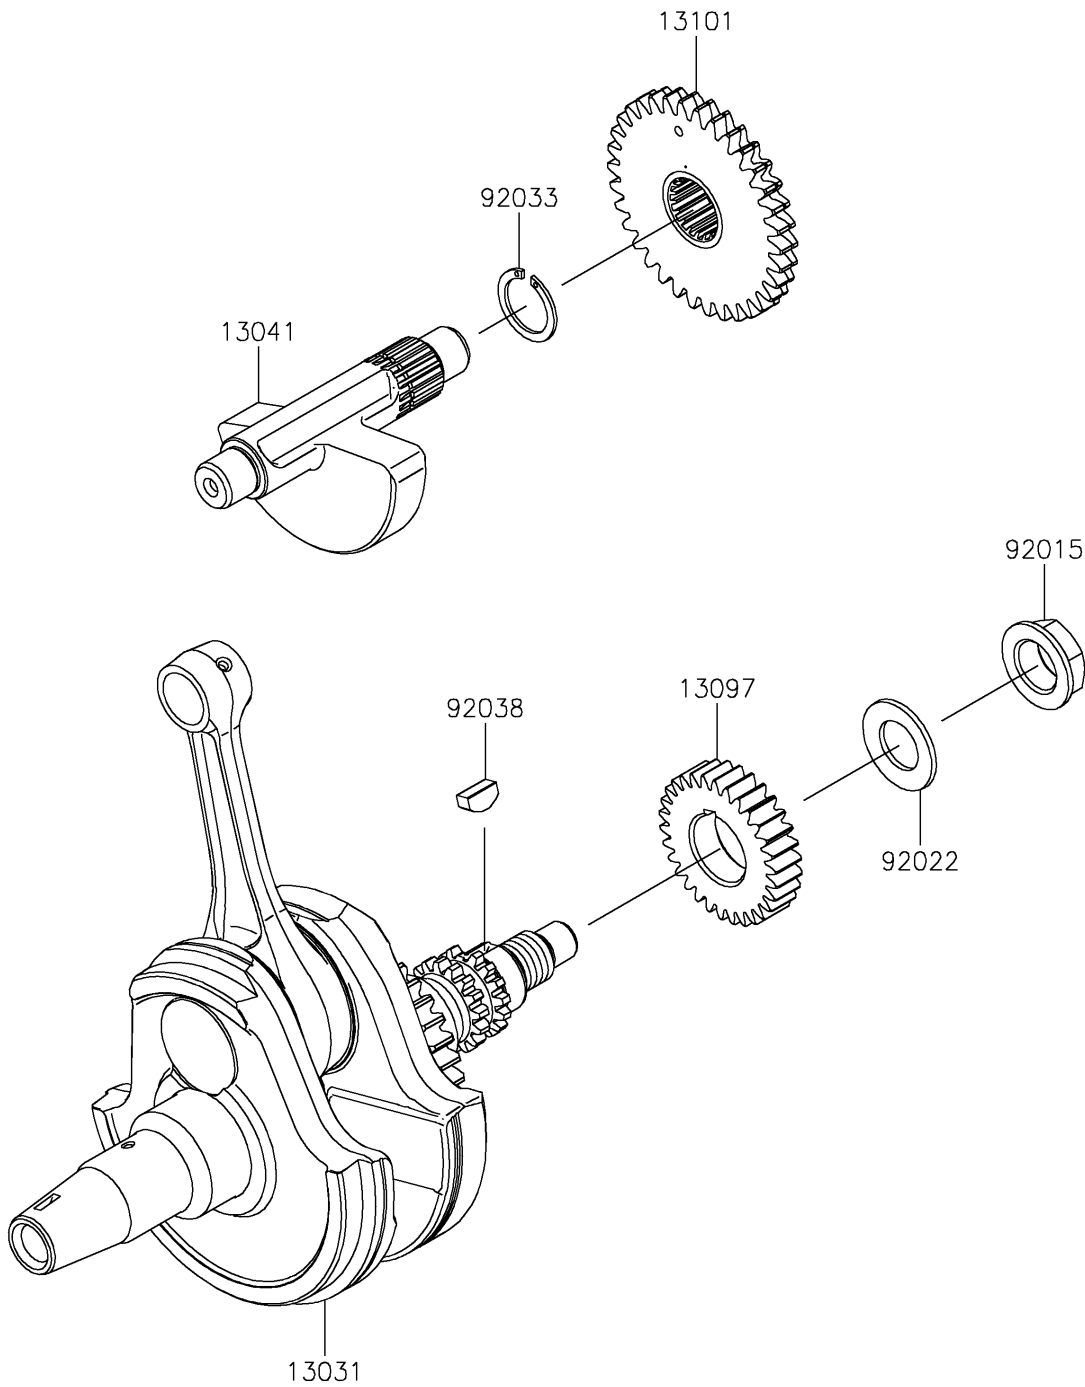

2024 KLX® 300SM PARTS DIAGRAM

Crankshaft

E1321

2024 KLX®300SM PARTS LIST

Crankshaft

ITEM NAME	PART NUMBER	QUANTITY
CRANKSHAFT-COMP (Ref # 13031)	13031-0999	1
BALANCER (Ref # 13041)	13041-0001	1
GEAR-PRIMARY SPUR,30T (Ref # 13097)	13097-0087	1
GEAR-ASSY,BALANCER (Ref # 13101)	13101-0629	1
NUT,16MM (Ref # 92015)	92015-1581	1
WASHER,16.3X29X1.75 (Ref # 92022)	92022-1356	1
RING-SNAP,18MM (Ref # 92033)	92033-029	1
KEY (Ref # 92038)	92038-1057	1