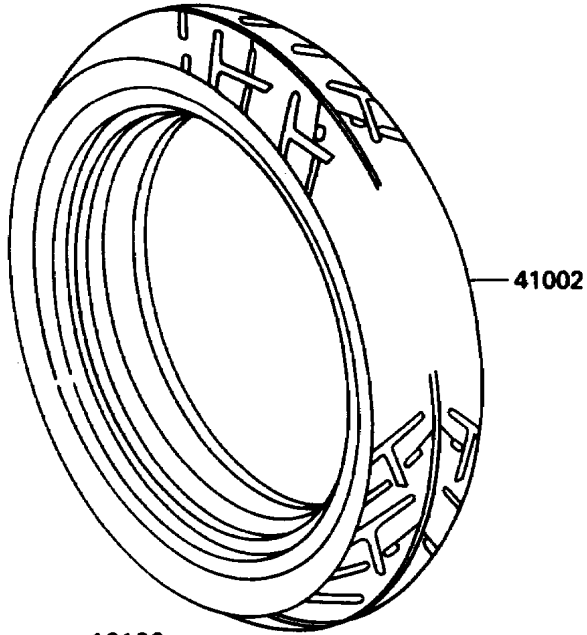

1992 Ninja® ZX™ -11 PARTS DIAGRAM

Tire

F2210

1992 Ninja® ZX™ -11 PARTS LIST

Tire

ITEM NAME	PART NUMBER	QUANTITY
VALVE,TIRE (Ref # 16126)	16126-1140	2
TIRE,FR,120/70VR17-V290(D) (Ref # 41002)	41002-1789	1
TIRE,RR,170/60VR17-V290(D) (Ref # 41002A)	41002-1790	1
BALANCER-WHEEL,10G,SILVER (Ref # 41075)	41075-1014	AR
BALANCER-WHEEL,20G,SILVER (Ref # 41075A)	41075-1015	AR
BALANCER-WHEEL,30G,SILVER (Ref # 41075B)	41075-1016	AR