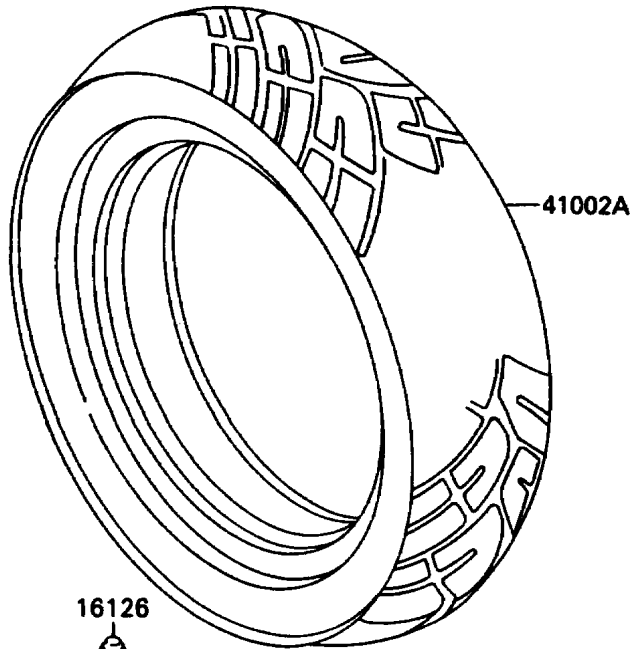

1992 Ninja® ZX™ -11 PARTS DIAGRAM

Tire

F2210

1992 Ninja® ZX™ -11 PARTS LIST

Tire

ITEM NAME	PART NUMBER	QUANTITY
VALVE,TIRE (Ref # 16126)	16126-1140	2
TIRE,FR,120/70VR17-V290(D) (Ref # 41002)	41002-1789	1
TIRE,RR,170/60VR17-V290(D) (Ref # 41002A)	41002-1790	1
BALANCER-WHEEL,10G,SILVER (Ref # 41075)	41075-1014	AR
BALANCER-WHEEL,20G,SILVER (Ref # 41075A)	41075-1015	AR
BALANCER-WHEEL,30G,SILVER (Ref # 41075B)	41075-1016	AR