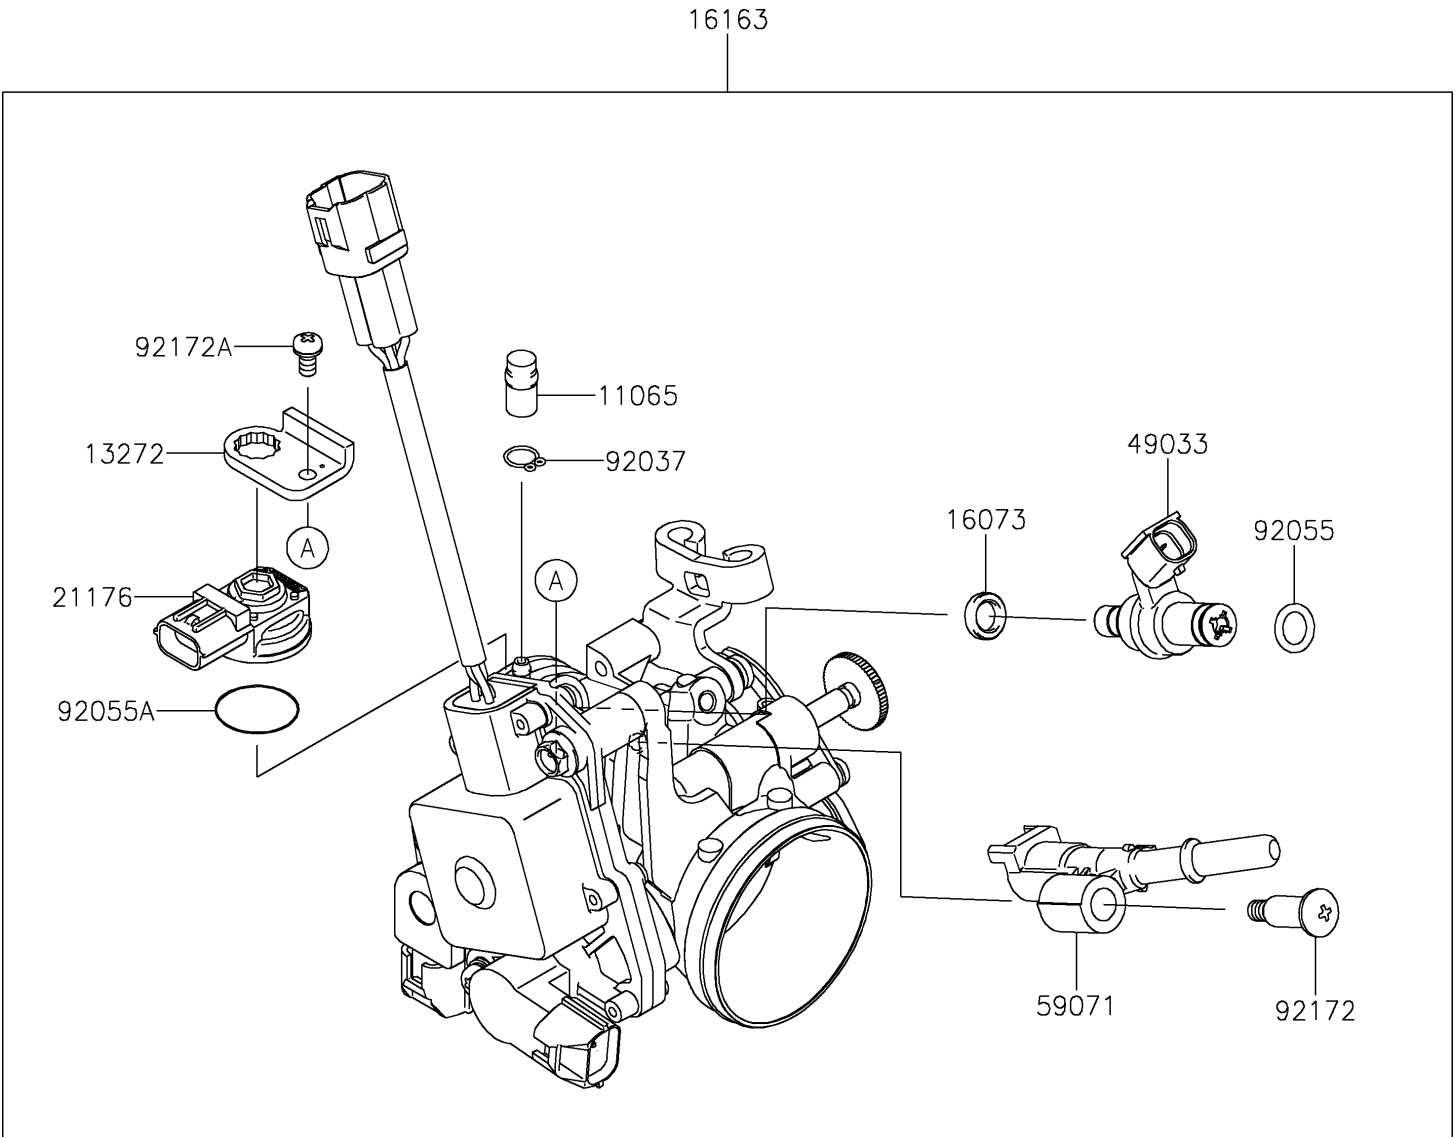

2024 KLX®300SM PARTS DIAGRAM

Throttle

E1510

2024 KLX®300SM PARTS LIST

Throttle

ITEM NAME	PART NUMBER	QUANTITY
CAP (Ref # 11065)	11065-0018	1
PLATE (Ref # 13272)	13272-0676	1
INSULATOR (Ref # 16073)	16073-0077	1
THROTTLE-ASSY (Ref # 16163)	16163-1246	1
SENSOR (Ref # 21176)	21176-0122	1
NOZZLE-INJECTION (Ref # 49033)	49033-0016	1
JOINT (Ref # 59071)	59071-0063	1
CLAMP,TUBE (Ref # 92037)	92037-1142	1
RING-O (Ref # 92055)	92055-0170	1
RING-O (Ref # 92055A)	92055-0184	1
SCREW,PIPE INJECTION (Ref # 92172)	92172-0064	1
SCREW (Ref # 92172A)	92172-0415	1