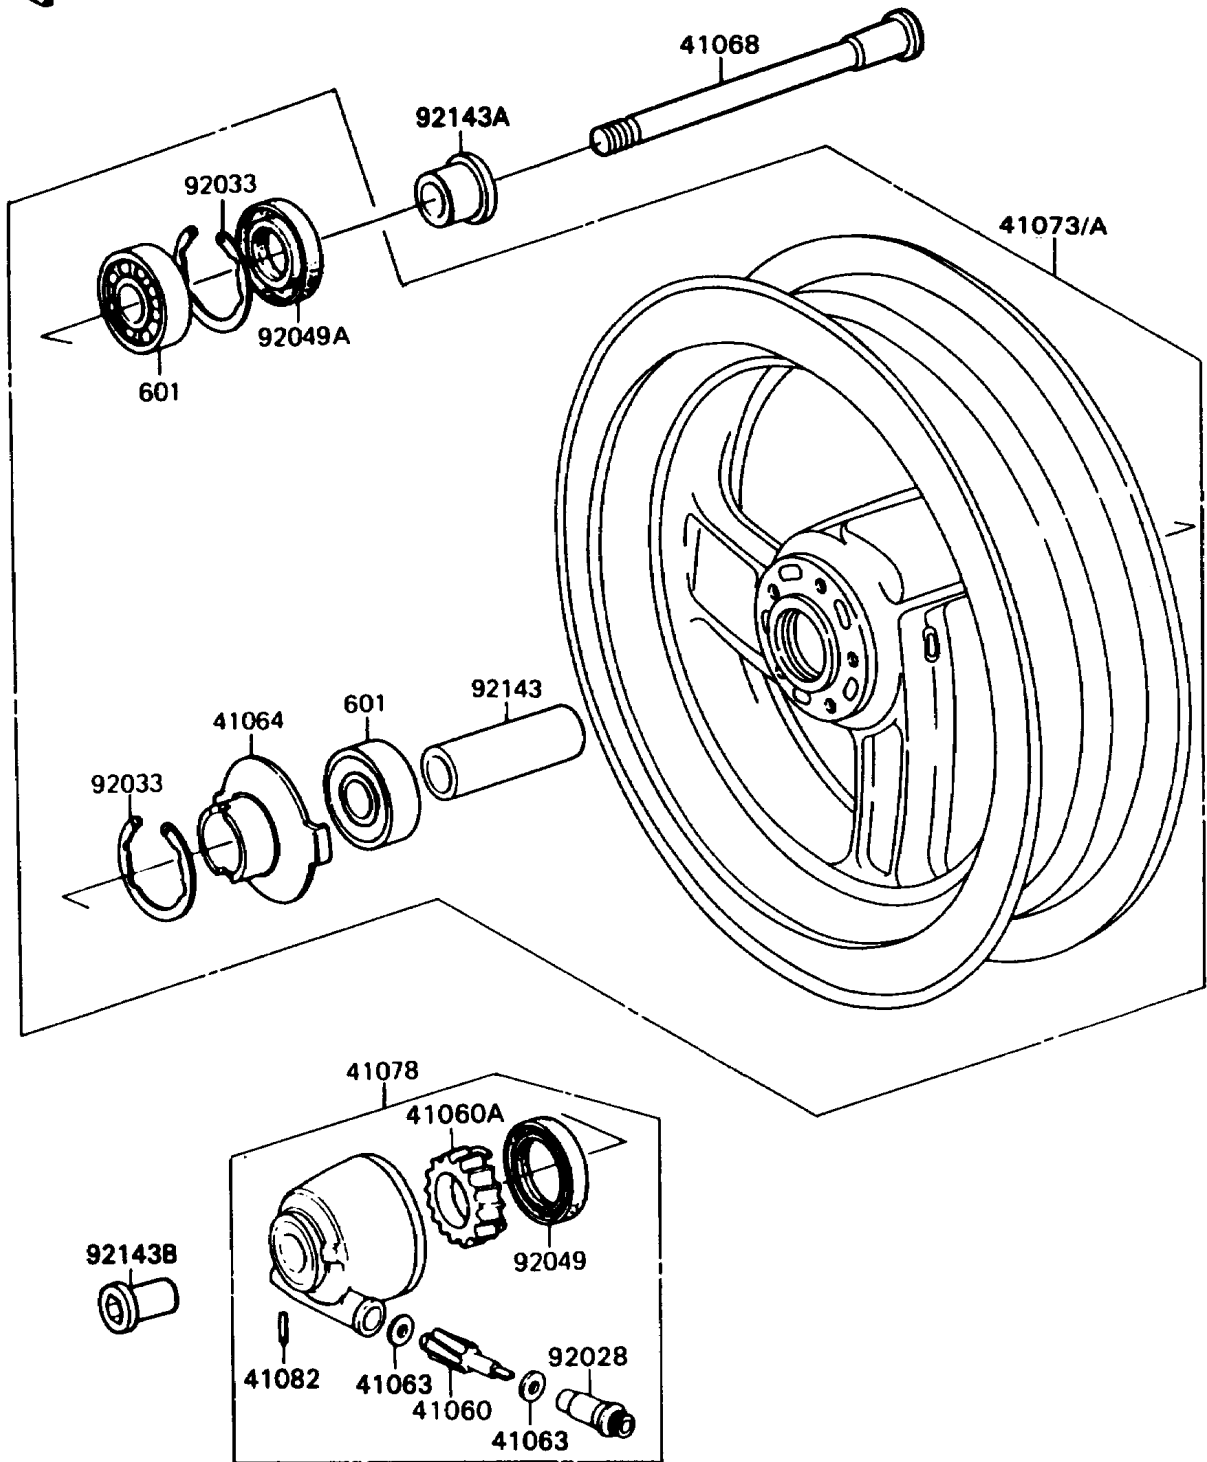

1991 Ninja® ZX™-11 PARTS DIAGRAM

Front Hub

F2230

1991 Ninja® ZX™ -11 PARTS LIST

Front Hub

ITEM NAME	PART NUMBER	QUANTITY
GEAR-METER SCREW,9T (Ref # 41060)	41060-1123	1
GEAR-METER SCREW,24T (Ref # 41060A)	41060-1135	1
WASHER,5.1X9X0.4 (Ref # 41063)	41063-001	2
RECEIVER-SPEEDOMETER (Ref # 41064)	41064-1054	1
AXLE,FR (Ref # 41068)	41068-1311	1
WHEEL-ASSY,FR,G.GRAY (Ref # 41073)	41073-1463-GE	1
CASE-ASSY-METER GEAR (Ref # 41078)	41078-1075	1
PIN,SPRING (Ref # 41082)	41082-001	1
BUSHING,SPEEDOMETER (Ref # 92028)	92028-1066	1
RING-SNAP,47MM (Ref # 92033)	92033-1042	2
SEAL-OIL,BJN30427-C3 (Ref # 92049)	92049-1057	1
SEAL-OIL (Ref # 92049A)	92049-1337	1
COLLAR,20.2X29X89 (Ref # 92143)	92143-1199	1
COLLAR,FR AXLE,L=19 (Ref # 92143A)	92143-1300	1
COLLAR,FR AXLE,L=43.5 (Ref # 92143B)	92143-1301	1
BEARING-BALL,6204UUC3 (Ref # 601)	601B6204UU	2