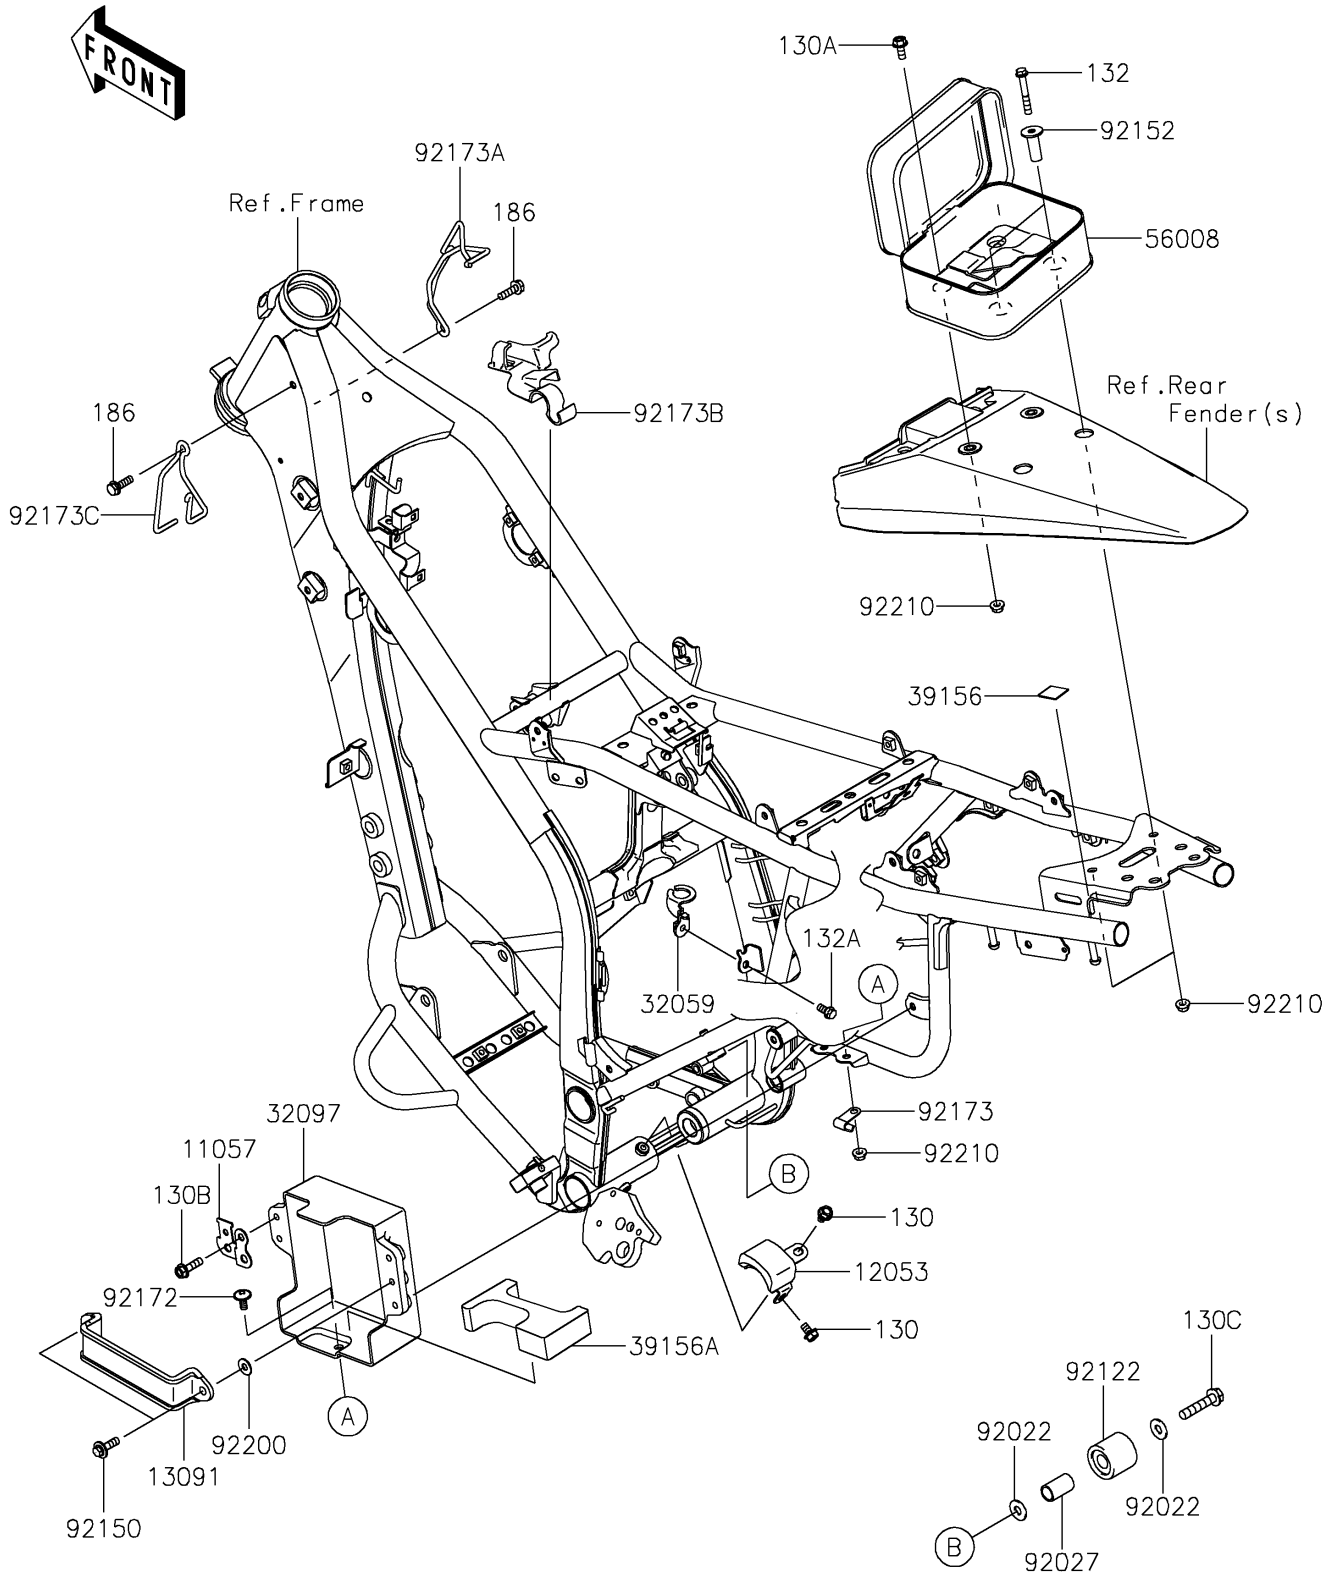

2025 KLX300SM PARTS DIAGRAM

Frame Fittings

F2131

2025 KLX300SM PARTS LIST

Frame Fittings

ITEM NAME	PART NUMBER	QUANTITY
BRACKET,SIGNAL LAMP RELAY (Ref # 11057)	11057-4270	1
GUIDE-CHAIN (Ref # 12053)	12053-0001	1
HOLDER (Ref # 13091)	13091-1875	1
BRACKET-SWITCH,BRAKE (Ref # 32059)	32059-1117	1
CASE-BATTERY (Ref # 32097)	32097-0001	1
PAD,20X20X1 (Ref # 39156)	39156-2729	1
PAD,BATTERY (Ref # 39156A)	39156-2766	1
BAG,TOOL,BLACK (Ref # 56008)	56008-0037-MA	1
WASHER,8.5X20X1.6 (Ref # 92022)	92022-1561	2
COLLAR,CHAIN ROLLER (Ref # 92027)	92027-1670	1
ROLLER,CHAIN GUIDE (Ref # 92122)	92122-1153	1
BOLT,FLANGED,6X22 (Ref # 92150)	92150-1481	2
COLLAR (Ref # 92152)	92152-2992	2
SCREW,6X14 (Ref # 92172)	92172-0004	1
CLAMP,HARNESS (Ref # 92173)	92173-1368	1
CLAMP,HARNESS,RH (Ref # 92173A)	92173-2206	1
CLAMP,UNDER TANK (Ref # 92173B)	92173-2311	1
CLAMP,HARNESS,LH (Ref # 92173C)	92173-2312	1
WASHER,6.5X16X1.0 (Ref # 92200)	92200-0796	2
NUT,FLANGED,6MM (Ref # 92210)	92210-0630	5
BOLT-FLANGED,6X10 (Ref # 130)	130BA0610	2
BOLT-FLANGED,6X14 (Ref # 130A)	130BA0614	2
BOLT-FLANGED,6X22 (Ref # 130B)	130BA0622	1
BOLT-FLANGED,8X40 (Ref # 130C)	130BA0840	1
BOLT-FLANGED-SMALL,6X40 (Ref # 132)	132BA0640	2
BOLT-FLANGED-SMALL,6X12 (Ref # 132A)	132BB0612	1
BOLT-UPSET-WP,6X20 (Ref # 186)	186BA0620	2