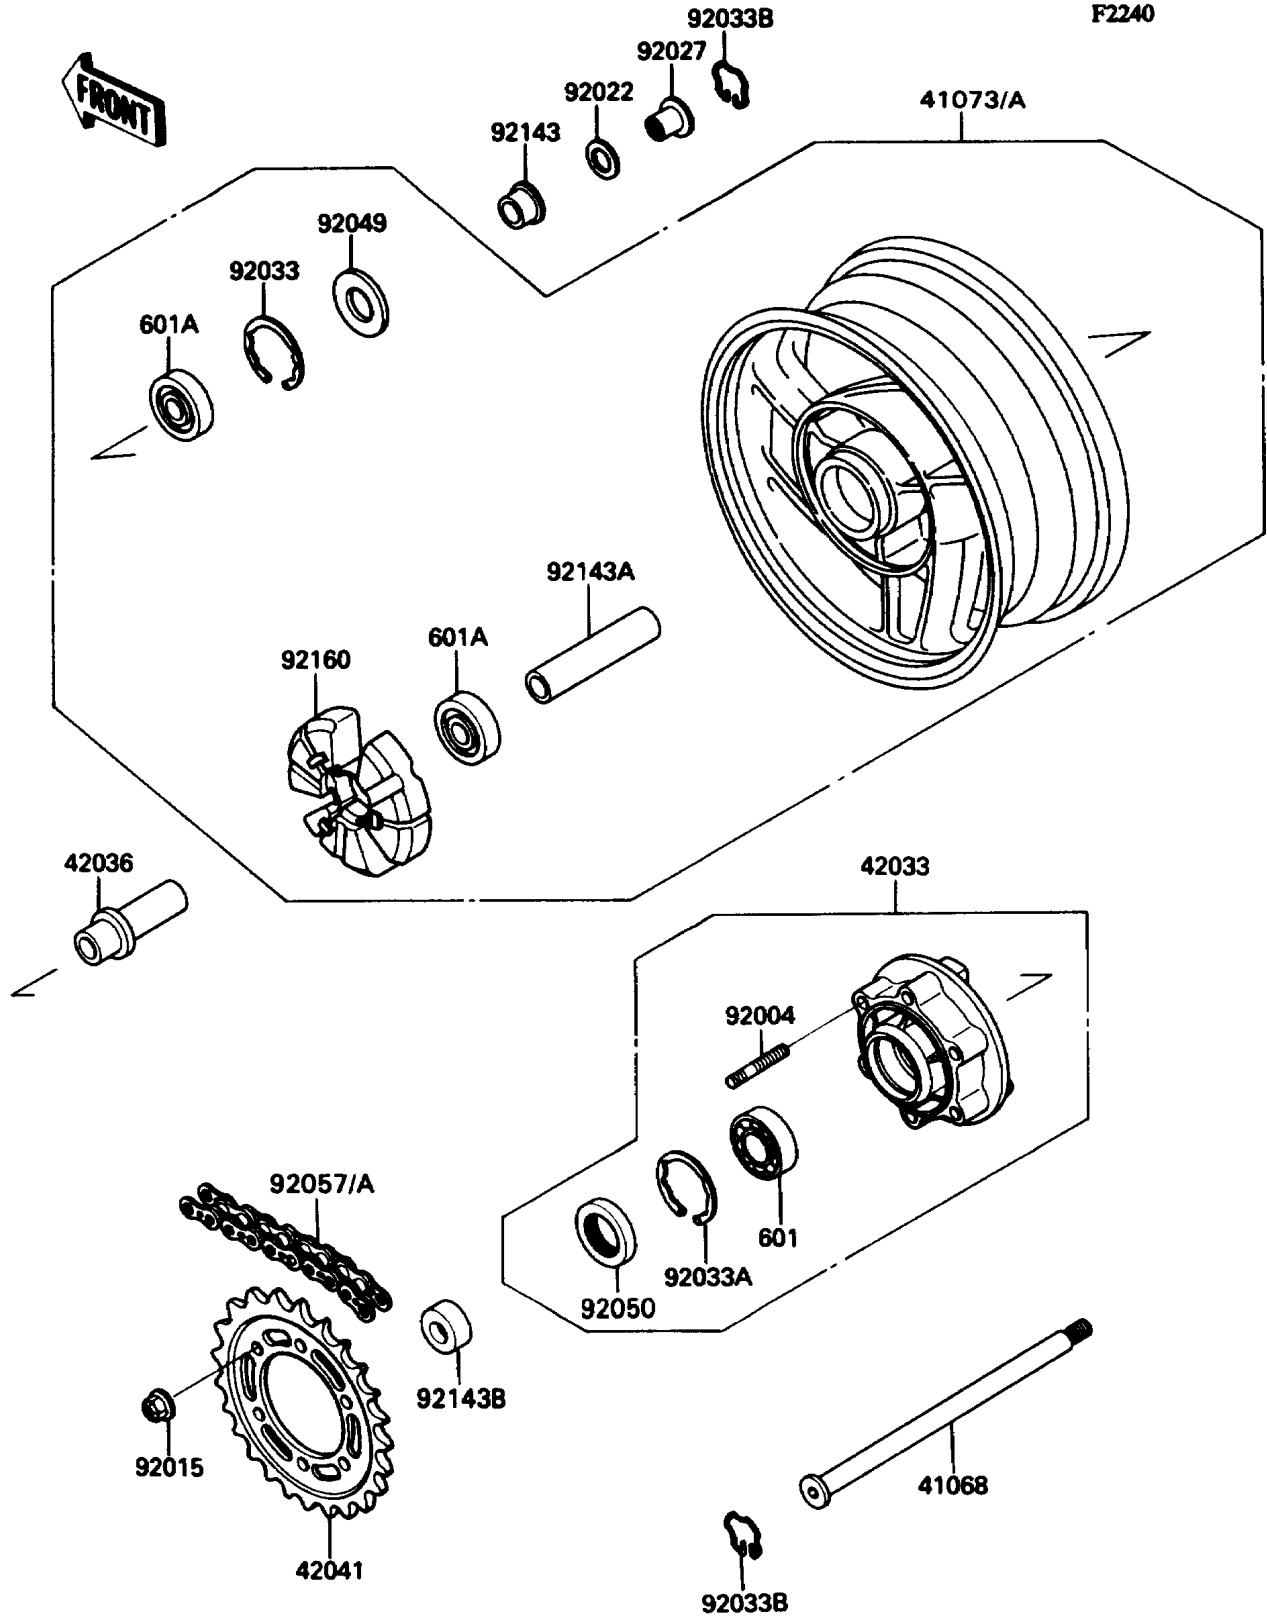

1990 Ninja® ZX™-11 PARTS DIAGRAM

Rear Hub

1990 Ninja® ZX™-11 PARTS LIST

Rear Hub

ITEM NAME	PART NUMBER	QUANTITY
AXLE (Ref # 41068)	41068-1312	1
WHEEL-ASSY,RR,G.GRAY (Ref # 41073)	41073-1464-GE	1
COUPLING-ASSY,RR HUB,G.GRAY (Ref # 42033)	42033-1133-GD	1
SLEEVE,RR AXLE,L=62 (Ref # 42036)	42036-1229	1
SPROCKET-HUB,45T (Ref # 42041)	42041-1283	1
STUD,10X24 (Ref # 92004)	92004-1146	6
NUT,10MM (Ref # 92015)	92015-1720	6
WASHER,23X32X2.3 (Ref # 92022)	92022-1618	1
COLLAR,RR AXLE,L=28 (Ref # 92027)	92027-1810	1
RING-SNAP,52MM (Ref # 92033)	92033-1043	1
RING-SNAP,62MM (Ref # 92033A)	92033-1044	1
RING-SNAP,RR AXLE (Ref # 92033B)	92033-1156	2
SEAL-OIL,28X52X5 (Ref # 92049)	92049-1061	1
SEAL-OIL,AJN40627 (Ref # 92050)	92050-027	1
CHAIN,DRIVE,EK50UV-OX110L (Ref # 92057)	92057-1298	1
COLLAR,L=23 (Ref # 92143)	92143-1042	1
COLLAR,RR HUB,L=99 (Ref # 92143A)	92143-1384	1
COLLAR,RR AXLE,L=12 (Ref # 92143B)	92143-1385	1
DAMPER,SHOCK,RR HUB (Ref # 92160)	92160-1051	1
BEARING-BALL,#6206UUC3 (Ref # 601)	601B6206UU	1
BEARING-BALL,#6304UUC3 (Ref # 601A)	601B6304UU	2