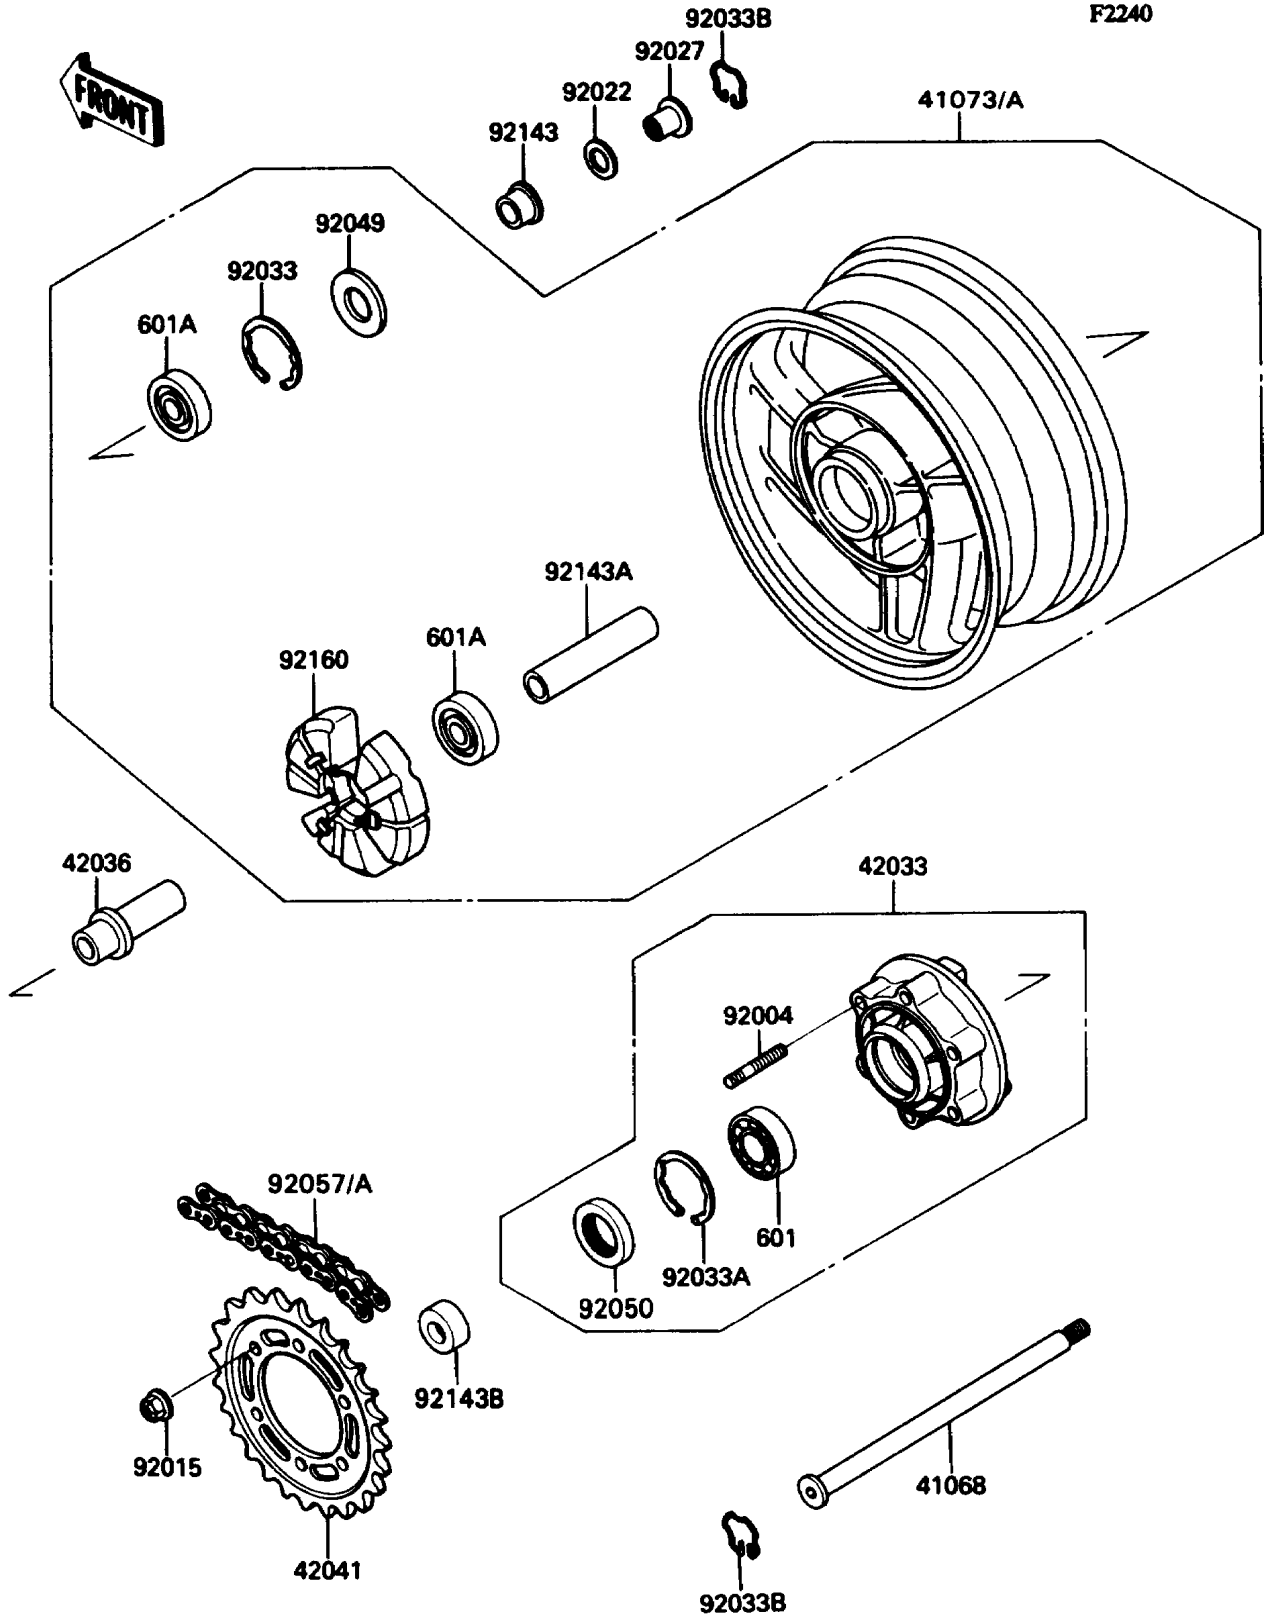

1991 Ninja® ZX™ -11 PARTS DIAGRAM

Rear Hub

1991 Ninja® ZX™ -11 PARTS LIST

Rear Hub

ITEM NAME	PART NUMBER	QUANTITY
AXLE (Ref # 41068)	41068-1312	1
WHEEL-ASSY,RR,G.GRAY (Ref # 41073)	41073-1464-GE	1
COUPLING-ASSY,RR HUB,G.GRAY (Ref # 42033)	42033-1133-GD	1
SLEEVE,RR AXLE,L=62 (Ref # 42036)	42036-1229	1
SPROCKET-HUB,45T (Ref # 42041)	42041-1283	1
STUD,10X24 (Ref # 92004)	92004-1146	6
NUT,10MM (Ref # 92015)	92015-1720	6
WASHER,23X32X2.3 (Ref # 92022)	92022-1618	1
COLLAR,RR AXLE,L=28 (Ref # 92027)	92027-1810	1
RING-SNAP,52MM (Ref # 92033)	92033-1043	1
RING-SNAP,62MM (Ref # 92033A)	92033-1044	1
RING-SNAP,RR AXLE (Ref # 92033B)	92033-1156	2
SEAL-OIL,28X52X5 (Ref # 92049)	92049-1061	1
SEAL-OIL,AJN40627 (Ref # 92050)	92050-027	1
CHAIN,DRIVE,EK50UV-XX110L (Ref # 92057A)	92057-1325	1
COLLAR,L=23 (Ref # 92143)	92143-1042	1
COLLAR,RR HUB,L=99 (Ref # 92143A)	92143-1384	1
COLLAR,RR AXLE,L=12 (Ref # 92143B)	92143-1385	1
DAMPER,SHOCK,RR HUB (Ref # 92160)	92160-1051	1
BEARING-BALL,#6206UUC3 (Ref # 601)	601B6206UU	1
BEARING-BALL,#6304UUC3 (Ref # 601A)	601B6304UU	2