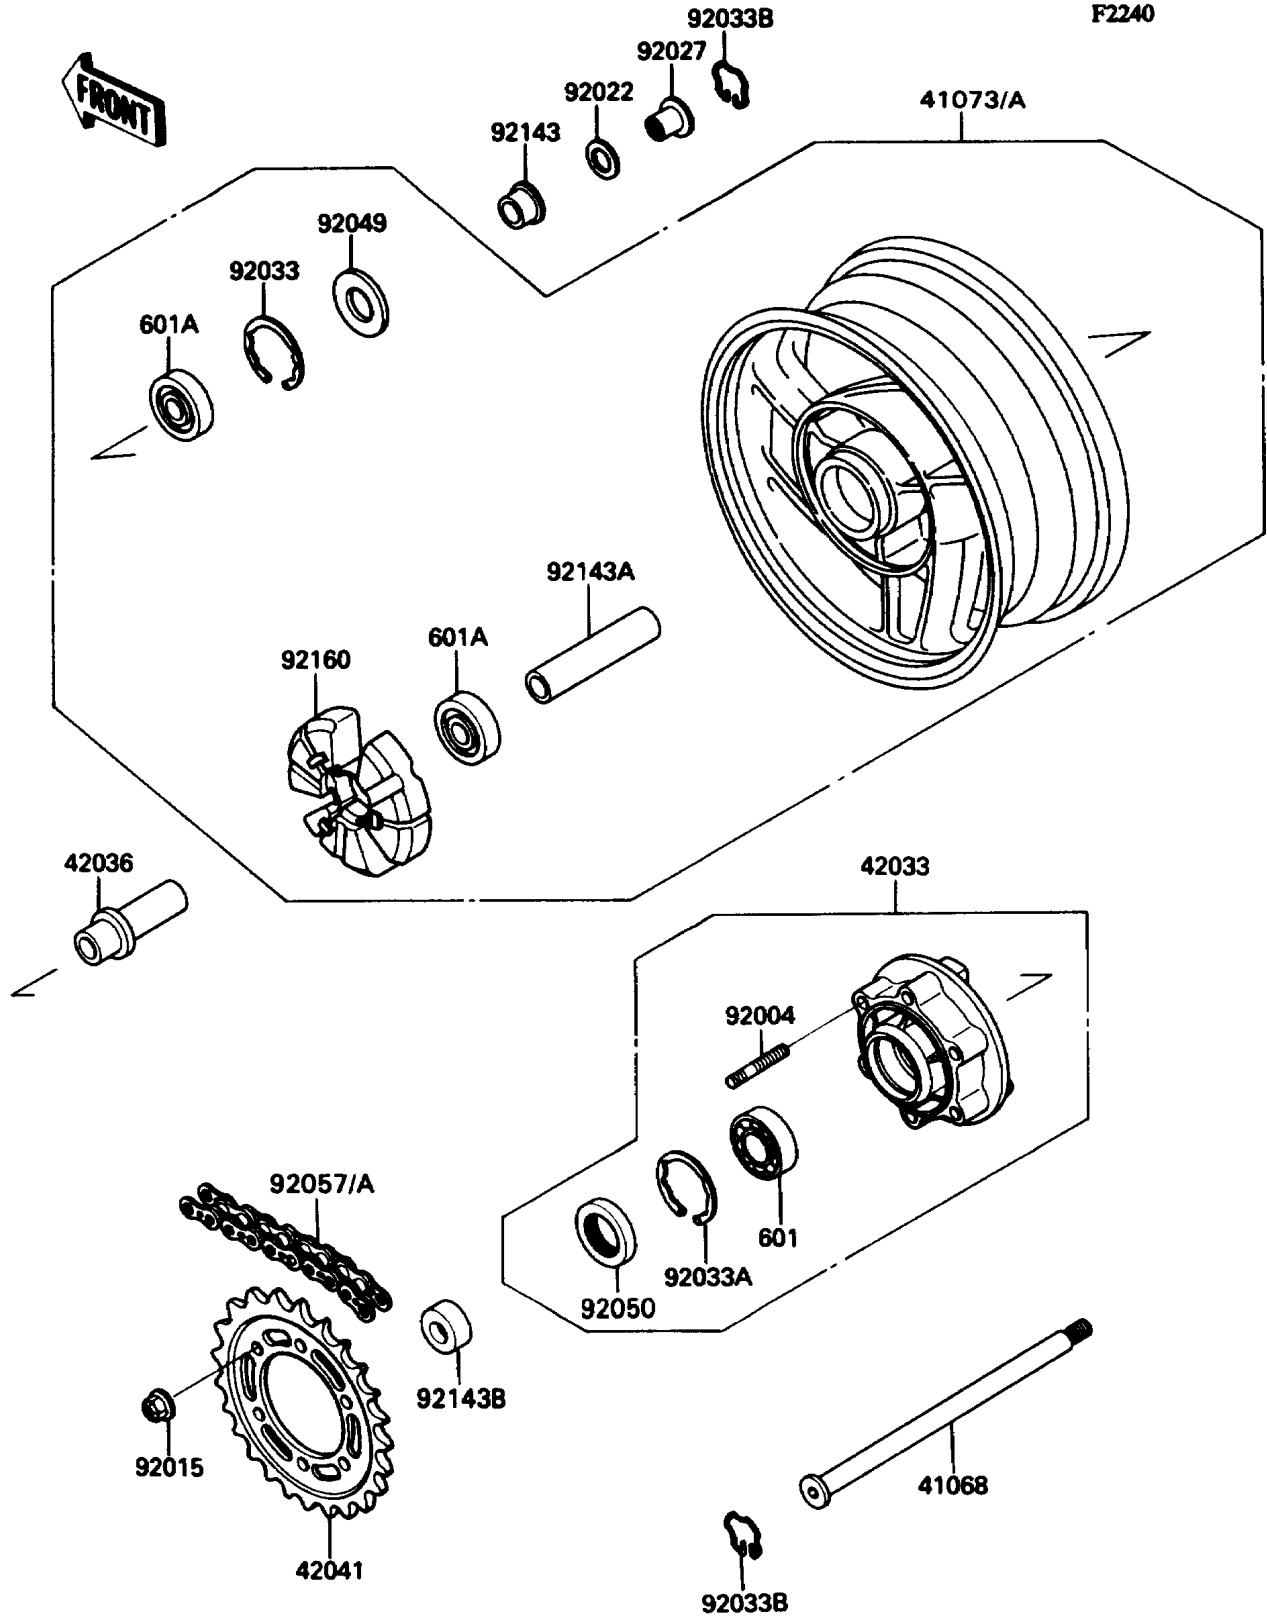

1992 Ninja® ZX™ -11 PARTS DIAGRAM

Rear Hub

1992 Ninja® ZX™ -11 PARTS LIST

Rear Hub

ITEM NAME	PART NUMBER	QUANTITY
AXLE (Ref # 41068)	41068-1312	1
WHEEL-ASSY,RR,GRAY (Ref # 41073A)	41073-1464-JF	1
COUPLING-ASSY,RR HUB,G.GRAY (Ref # 42033)	42033-1133-GD	1
SLEEVE,RR AXLE,L=62 (Ref # 42036)	42036-1229	1
SPROCKET-HUB,45T (Ref # 42041)	42041-1283	1
STUD,10X24 (Ref # 92004)	92004-1146	6
NUT,10MM (Ref # 92015)	92015-1720	6
WASHER,23X32X2.3 (Ref # 92022)	92022-1618	1
COLLAR,RR AXLE,L=28 (Ref # 92027)	92027-1810	1
RING-SNAP,52MM (Ref # 92033)	92033-1043	1
RING-SNAP,62MM (Ref # 92033A)	92033-1044	1
RING-SNAP,RR AXLE (Ref # 92033B)	92033-1156	2
SEAL-OIL,28X52X5 (Ref # 92049)	92049-1061	1
SEAL-OIL,AJN40627 (Ref # 92050)	92050-027	1
CHAIN,DRIVE,EK50UV-XX110L (Ref # 92057A)	92057-1325	1
COLLAR,L=23 (Ref # 92143)	92143-1042	1
COLLAR,RR HUB,L=99 (Ref # 92143A)	92143-1384	1
COLLAR,RR AXLE,L=12 (Ref # 92143B)	92143-1385	1
DAMPER,SHOCK,RR HUB (Ref # 92160)	92160-1051	1
BEARING-BALL,#6206UUC3 (Ref # 601)	601B6206UU	1
BEARING-BALL,#6304UUC3 (Ref # 601A)	601B6304UU	2