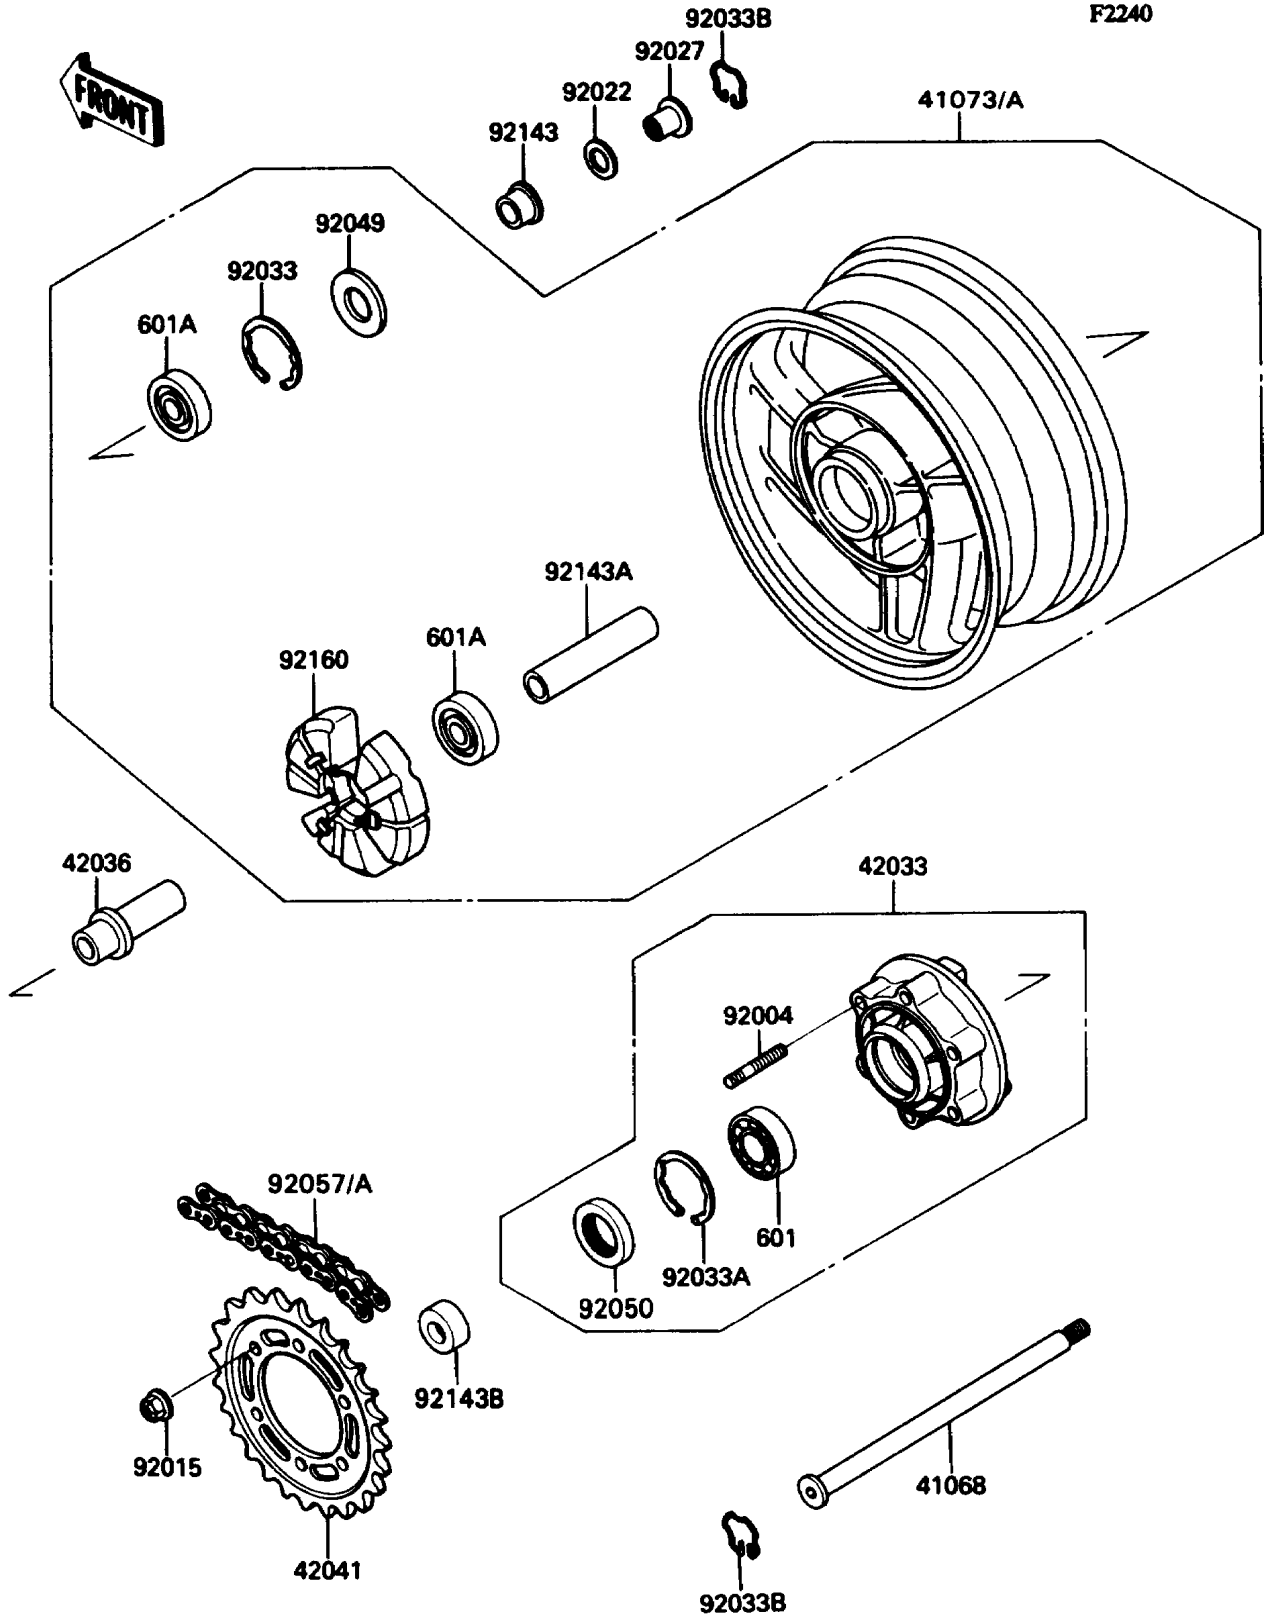

# 1993 Ninja® ZX™ -11 PARTS DIAGRAM

Rear Hub

# 1993 Ninja® ZX™ -11 PARTS LIST

Rear Hub

ITEM NAME	PART NUMBER	QUANTITY
-----------	-------------	----------