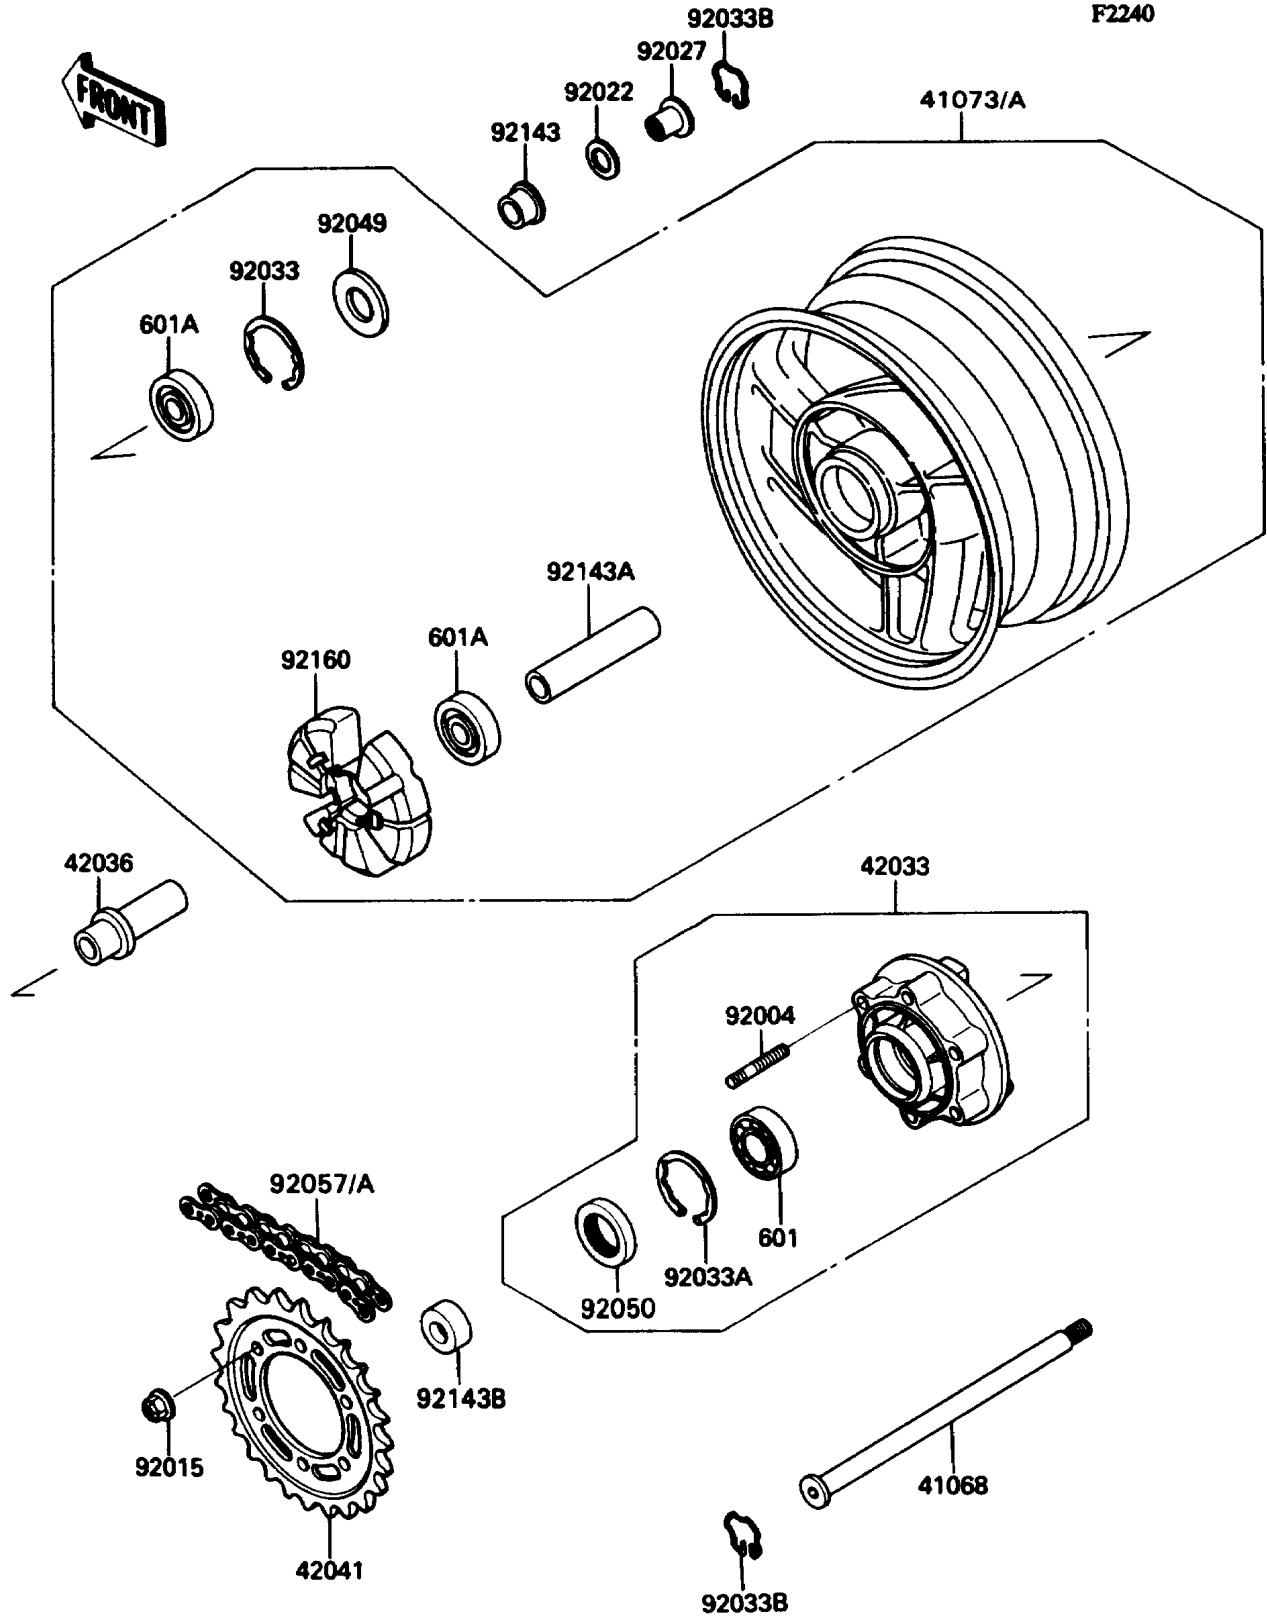

# 1993 Ninja® ZX™ -11 PARTS DIAGRAM

Rear Hub

# 1993 Ninja® ZX™ -11 PARTS LIST

Rear Hub

ITEM NAME	PART NUMBER	QUANTITY
-----------	-------------	----------