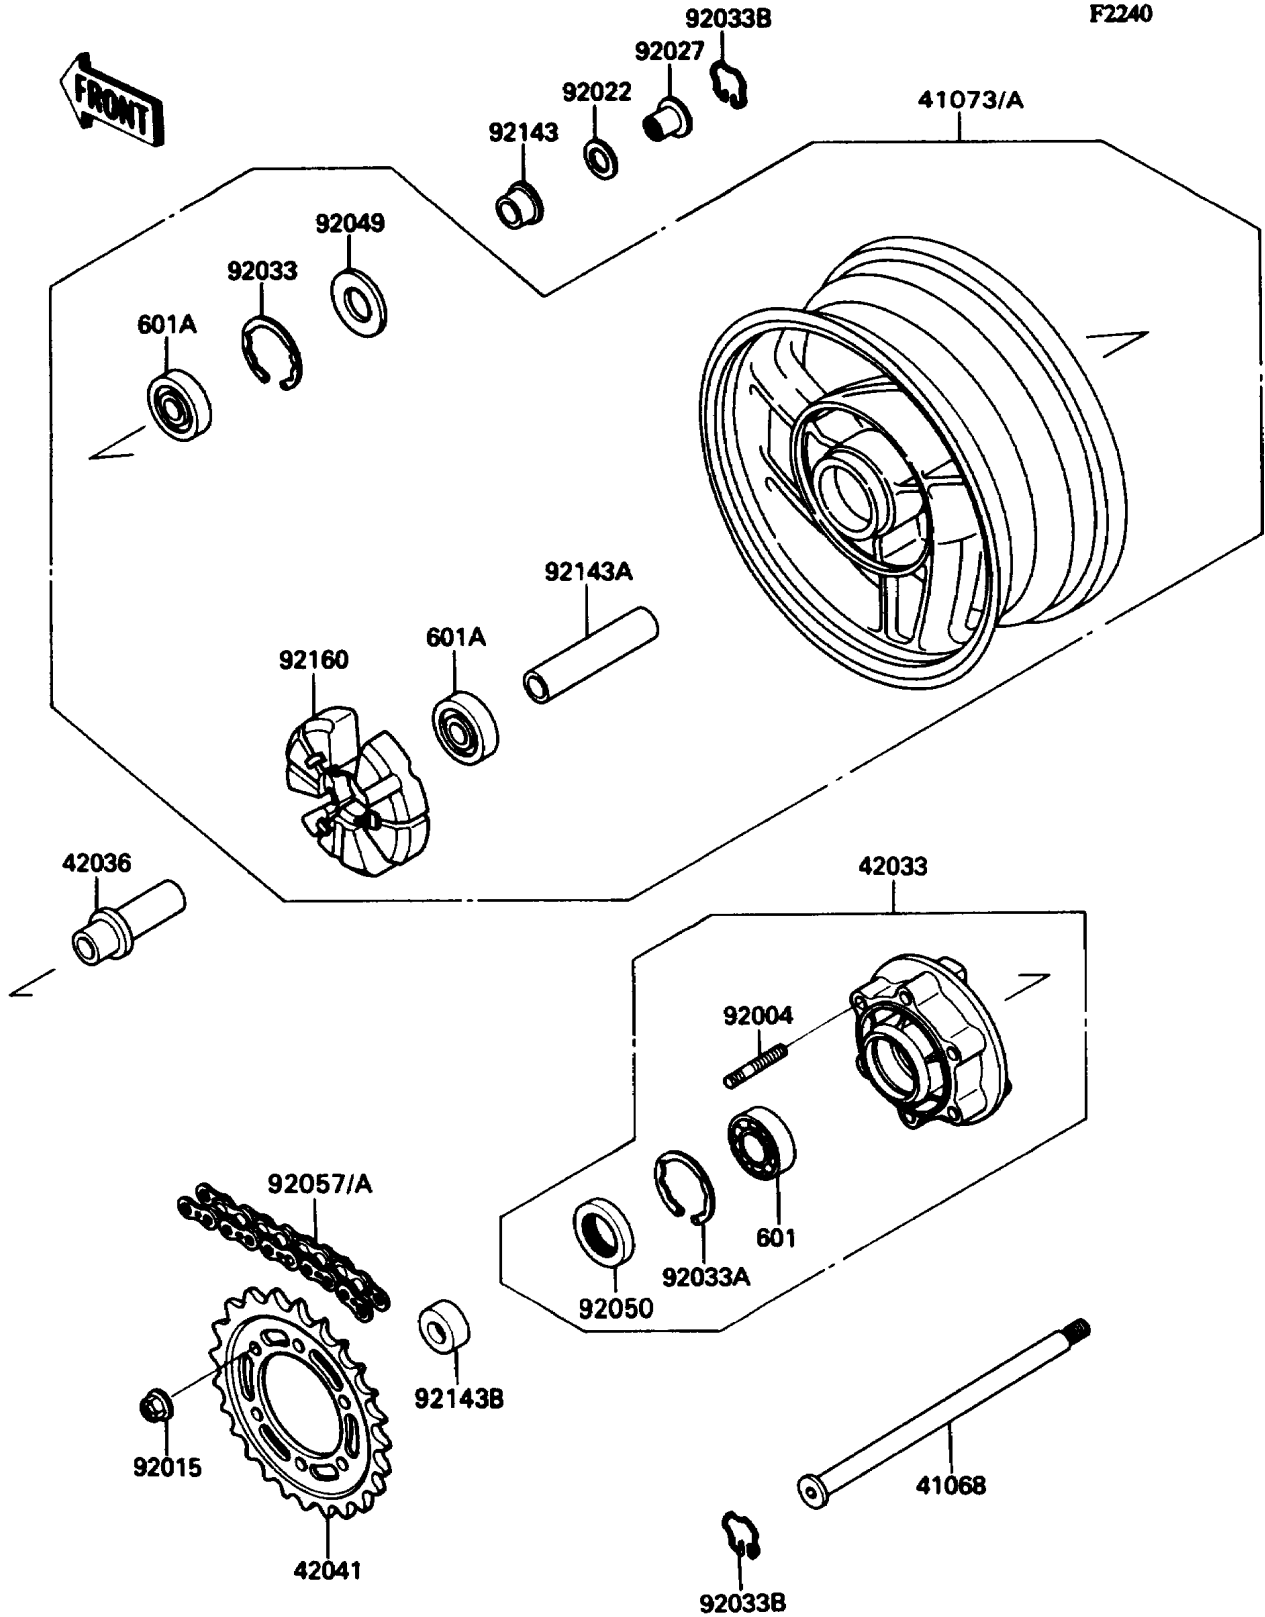

# 1991 Ninja® ZX™ -11 PARTS DIAGRAM

Rear Hub

# 1991 Ninja® ZX™ -11 PARTS LIST

Rear Hub

ITEM NAME	PART NUMBER	QUANTITY
-----------	-------------	----------