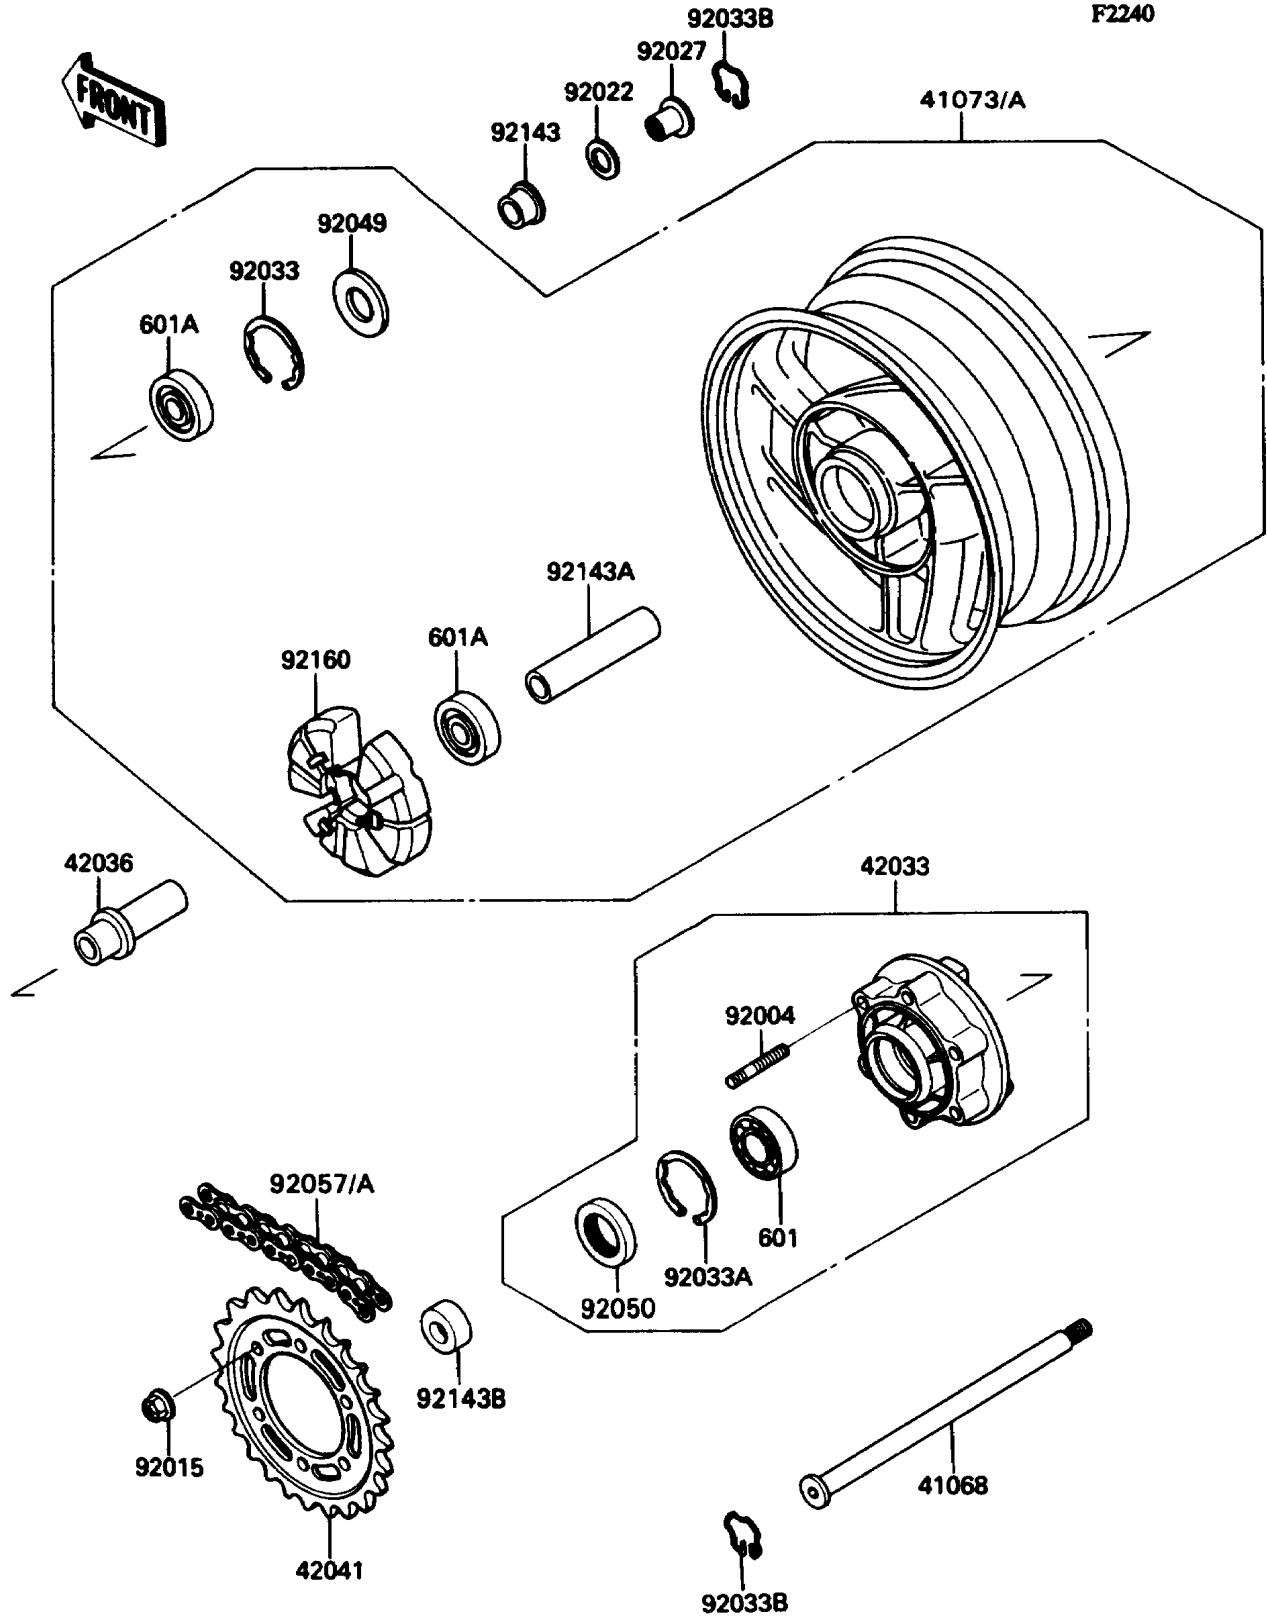

1993 Ninja® ZX™ -11 PARTS DIAGRAM

Rear Hub

1993 Ninja® ZX™ -11 PARTS LIST

Rear Hub

ITEM NAME	PART NUMBER	QUANTITY
AXLE (Ref # 41068)	41068-1312	1
WHEEL-ASSY,RR,GRAY (Ref # 41073A)	41073-1464-JF	1
COUPLING-ASSY,RR HUB,G.GRAY (Ref # 42033)	42033-1133-GD	1
SLEEVE,RR AXLE,L=62 (Ref # 42036)	42036-1229	1
SPROCKET-HUB,45T (Ref # 42041)	42041-1283	1
STUD,10X24 (Ref # 92004)	92004-1146	6
NUT,10MM (Ref # 92015)	92015-1720	6
WASHER,23X32X2.3 (Ref # 92022)	92022-1618	1
COLLAR,RR AXLE,L=28 (Ref # 92027)	92027-1810	1
RING-SNAP,52MM (Ref # 92033)	92033-1043	1
RING-SNAP,62MM (Ref # 92033A)	92033-1044	1
RING-SNAP,RR AXLE (Ref # 92033B)	92033-1156	2
SEAL-OIL,28X52X5 (Ref # 92049)	92049-1061	1
SEAL-OIL,AJN40627 (Ref # 92050)	92050-027	1
CHAIN,DRIVE,EK50UV-XX110L (Ref # 92057A)	92057-1325	1
COLLAR,L=23 (Ref # 92143)	92143-1042	1
COLLAR,RR HUB,L=99 (Ref # 92143A)	92143-1384	1
COLLAR,RR AXLE,L=12 (Ref # 92143B)	92143-1385	1
DAMPER,SHOCK,RR HUB (Ref # 92160)	92160-1051	1
BEARING-BALL,#6206UUC3 (Ref # 601)	601B6206UU	1
BEARING-BALL,#6304UUC3 (Ref # 601A)	601B6304UU	2