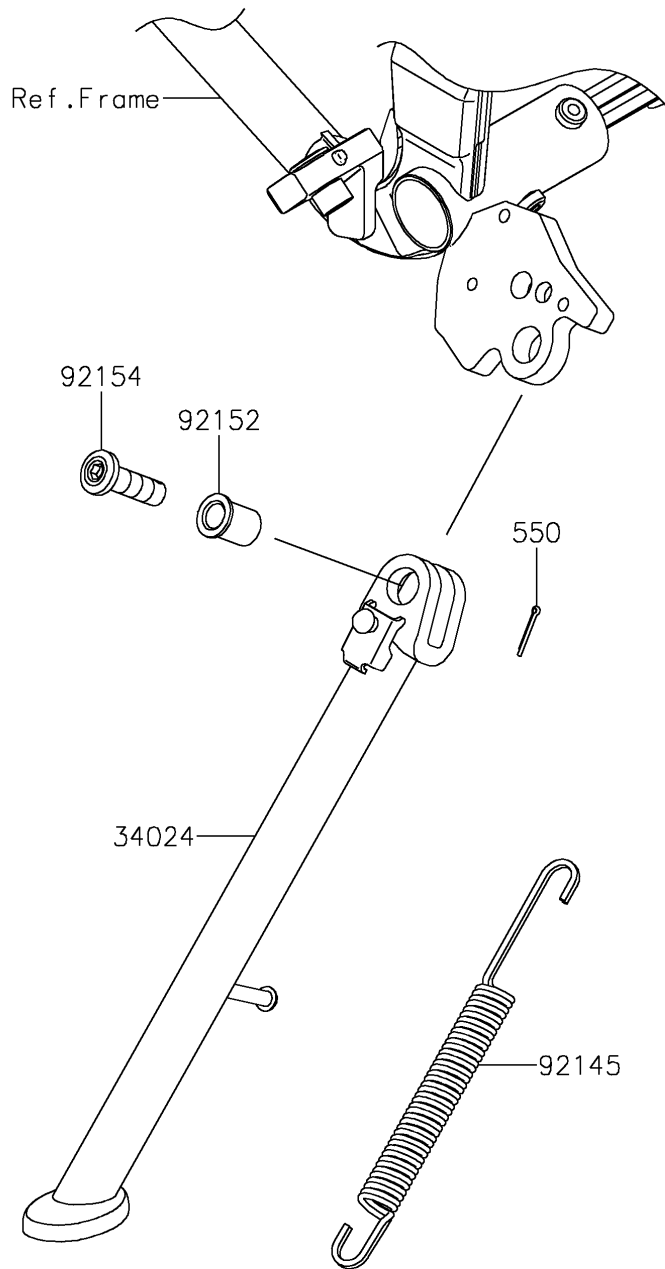

# 2024 KLX®300SM PARTS DIAGRAM

Stand(s)

F2190

## 2024 KLX®300SM PARTS LIST

Stand(s)

ITEM NAME	PART NUMBER	QUANTITY
STAND-SIDE,F.S.BLACK (Ref # 34024)	34024-0187-18R	1
SPRING,SIDE STAND (Ref # 92145)	92145-2308	1
COLLAR,10.2X15X20.1 (Ref # 92152)	92152-1914	1
BOLT,SIDE STAND (Ref # 92154)	92154-7133	1
PIN-COTTER,2.0X15 (Ref # 550)	550AA2015	1