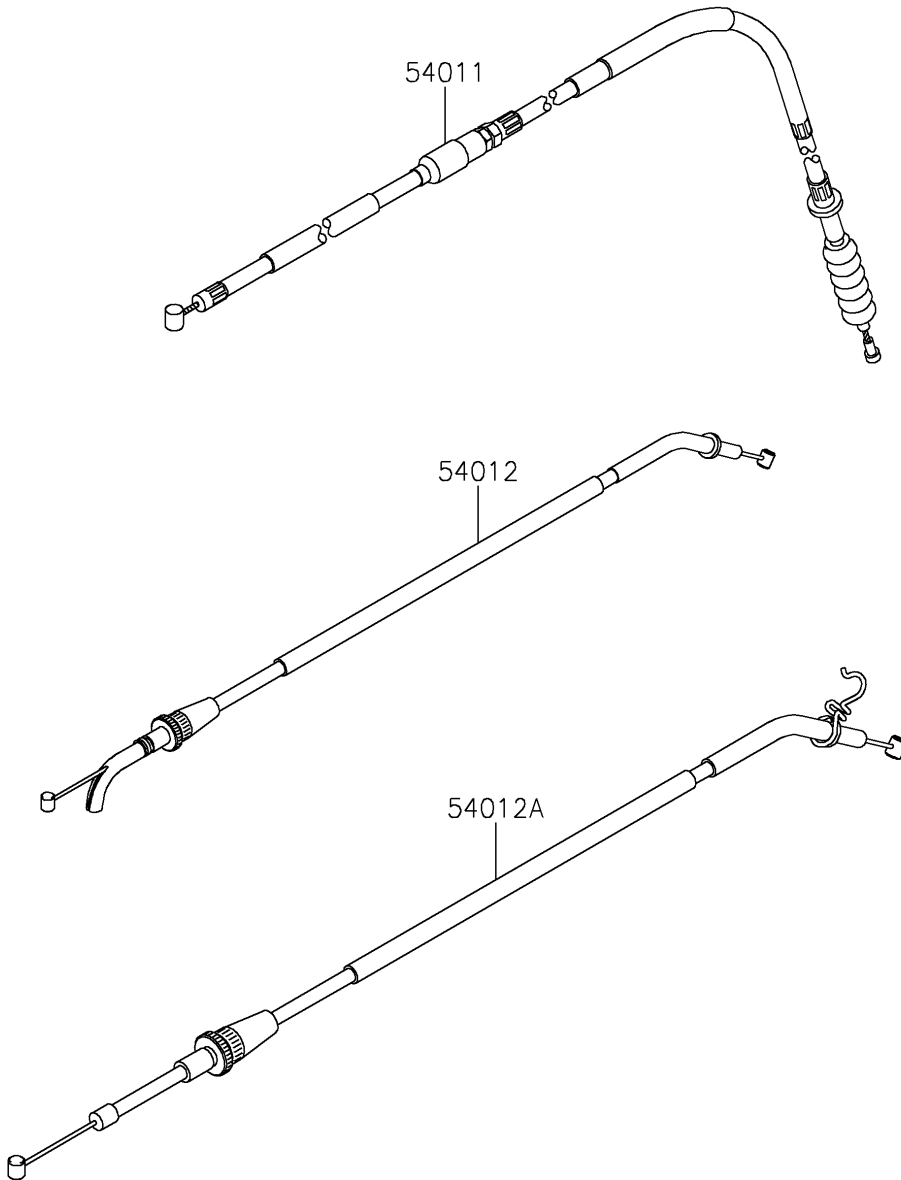

2024 KLX[®]300SM PARTS DIAGRAM

Cables

F2540

2024 KLX®300SM PARTS LIST

Cables

ITEM NAME	PART NUMBER	QUANTITY
CABLE-CLUTCH (Ref # 54011)	54011-0665	1
CABLE-THROTTLE,OPENING (Ref # 54012)	54012-0227	1
CABLE-THROTTLE,CLOSING (Ref # 54012A)	54012-0256	1