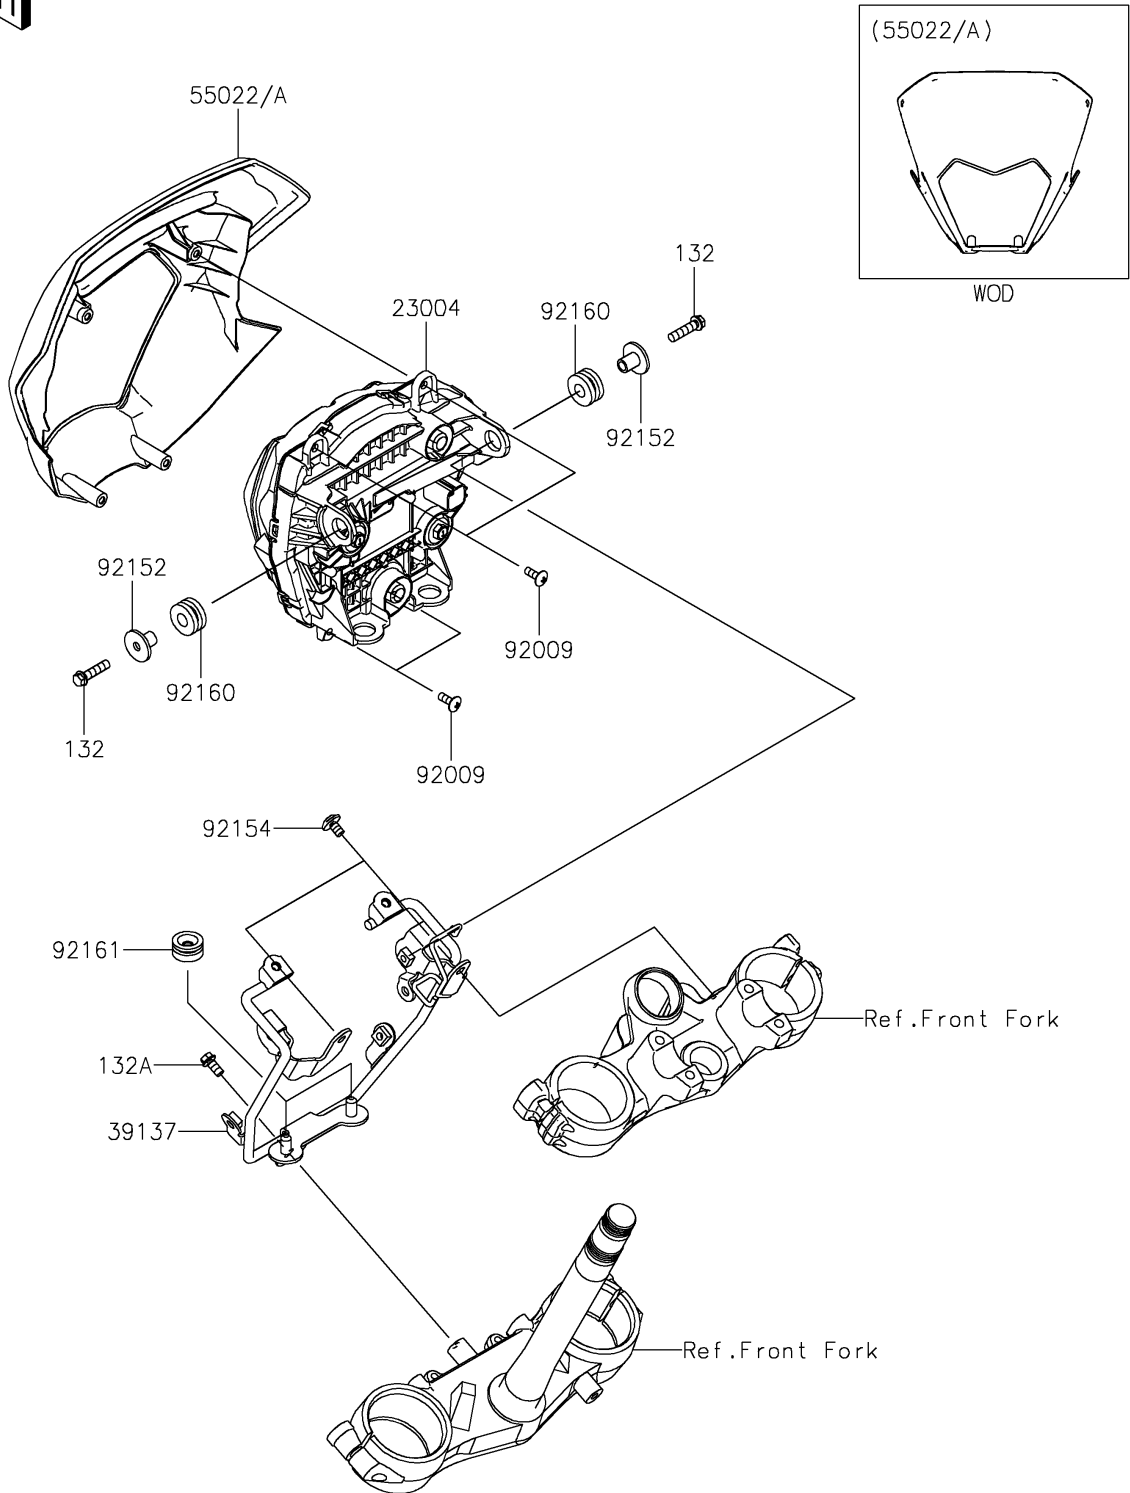

2025 KLX300SM PARTS DIAGRAM

Headlight(s)

F2710

2025 KLX300SM PARTS LIST

Headlight(s)

ITEM NAME	PART NUMBER	QUANTITY
LAMP-HEAD,LED (Ref # 23004)	23004-0431	1
STAY-COMP,HEAD LAMP (Ref # 39137)	39137-0740	1
COVER-HEAD LAMP,B.GRAY (Ref # 55022)	55022-0331-67A	1
COVER-HEAD LAMP,P.BLUE (Ref # 55022A)	55022-0331-67E	1
SCREW,TAPPING,5X14 (Ref # 92009)	92009-1197	4
COLLAR,6.8X10X15.3 (Ref # 92152)	92152-1574	2
BOLT,SOCKET,6X10 (Ref # 92154)	92154-4298	2
DAMPER (Ref # 92160)	92160-1162	2
DAMPER (Ref # 92161)	92161-0537	2
BOLT-FLANGED-SMALL,6X25 (Ref # 132)	132BA0625	2
BOLT-FLANGED-SMALL,6X12 (Ref # 132A)	132BB0612	1