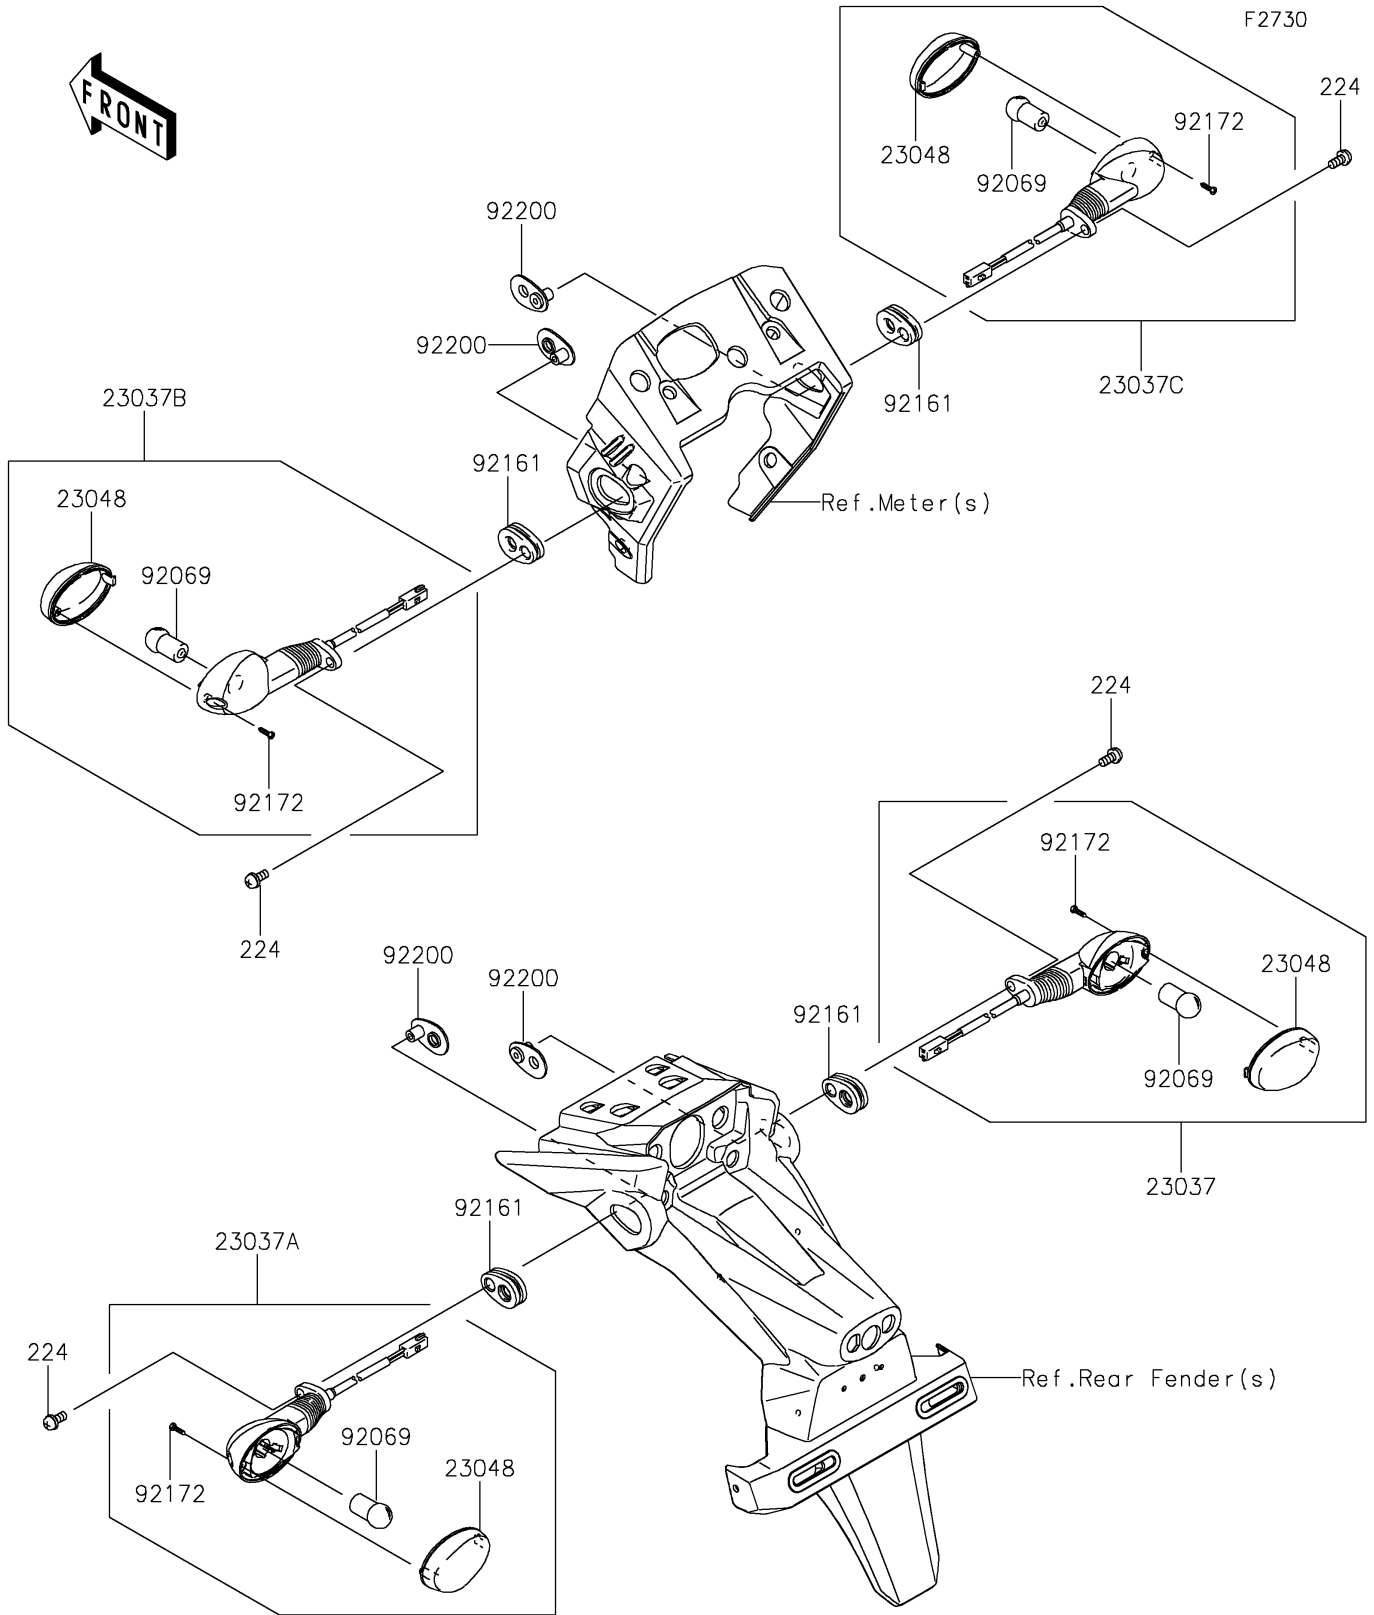

# 2024 KLX®300SM PARTS DIAGRAM

## Turn Signals

## 2024 KLX®300SM PARTS LIST

### Turn Signals

| ITEM NAME                             | PART NUMBER | QUANTITY |
|---------------------------------------|-------------|----------|
| LAMP-ASSY-SIGNAL,RR,RH (Ref # 23037)  | 23037-0416  | 1        |
| LAMP-ASSY-SIGNAL,RR,LH (Ref # 23037A) | 23037-0417  | 1        |
| LAMP-ASSY-SIGNAL,FR,LH (Ref # 23037B) | 23037-0456  | 1        |
| LAMP-ASSY-SIGNAL,FR,RH (Ref # 23037C) | 23037-0457  | 1        |
| LENS-SIGNAL LAMP (Ref # 23048)        | 23048-0035  | 4        |
| BULB,12V 10W (Ref # 92069)            | 92069-0106  | 4        |
| DAMPER,SIGNAL LAMP (Ref # 92161)      | 92161-0828  | 4        |
| SCREW,TAPPING,2.9X13 (Ref # 92172)    | 92172-0343  | 4        |
| WASHER,SIGNAL LAMP (Ref # 92200)      | 92200-0370  | 4        |
| SCREW-PAN-WP-CROS,6X14 (Ref # 224)    | 224AB0614   | 4        |