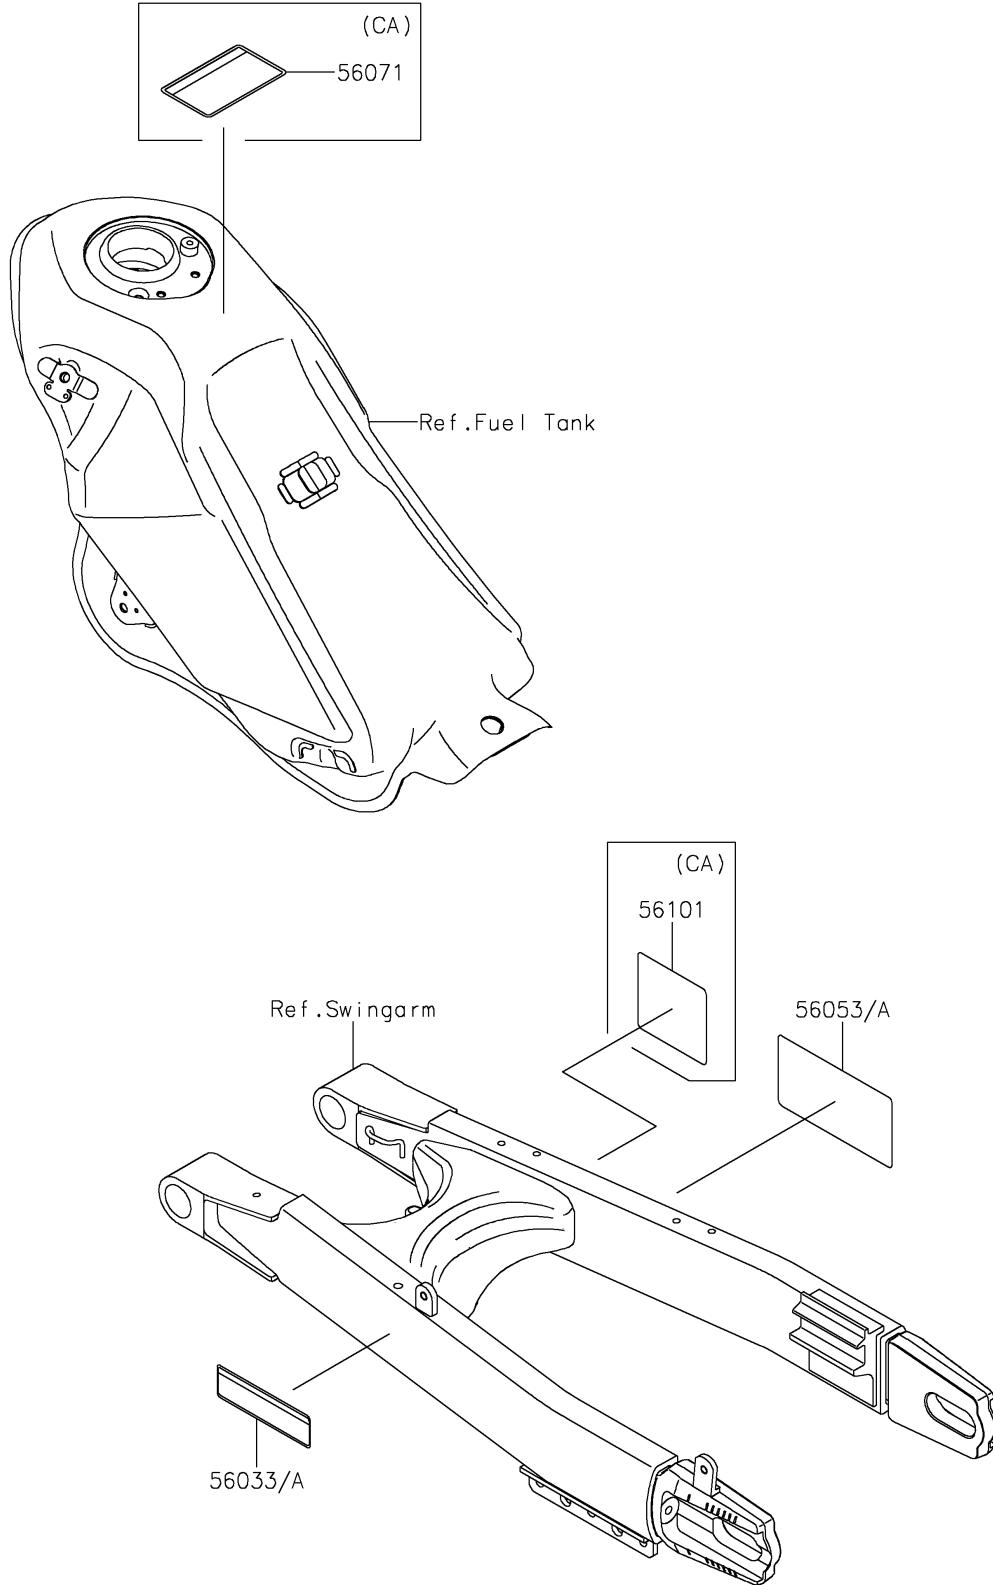

2025 KLX300SM PARTS DIAGRAM

Labels

F2860

2025 KLX300SM PARTS LIST

Labels

ITEM NAME	PART NUMBER	QUANTITY
LABEL-MANUAL,CHAIN (Ref # 56033)	56033-1478	1
LABEL-SPECIFICATION,TIRE&LOAD (Ref # 56053)	56053-1914	1
LABEL-WARNING,EVAPO (Ref # 56071)	56071-1047	1
LABEL-CERTIFICATION,ROUTING (Ref # 56101)	56101-0044	1