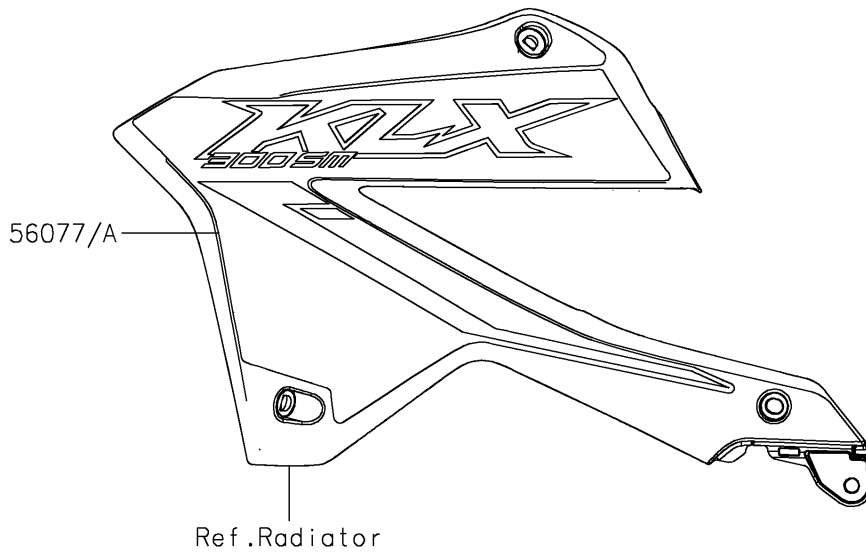

2025 KLX300SM PARTS DIAGRAM

Decals(Gray)(GSFNL)

F2861B

2025 KLX300SM PARTS LIST

Decals(Gray)(GSFNL)

ITEM NAME	PART NUMBER	QUANTITY
MARK,HEAD LAMP COVER,KAWASAKI (Ref # 56054)	56054-4047	1
PATTERN,SHROUD,LH (Ref # 56077)	56077-1887	1
PATTERN,SHROUD,RH (Ref # 56077A)	56077-1888	1