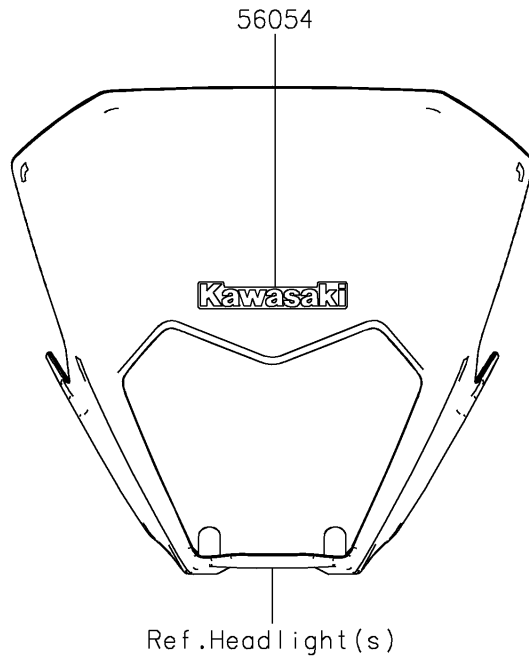

2025 KLX300SM PARTS DIAGRAM

Decals(Gray)(GSFNL)

F2861B

2025 KLX300SM PARTS LIST

Decals(Gray)(GSFNL)

ITEM NAME	PART NUMBER	QUANTITY
MARK,HEAD LAMP COVER,KAWASAKI (Ref # 56054)	56054-4047	1
PATTERN,SHROUD,LH (Ref # 56077)	56077-1887	1
PATTERN,SHROUD,RH (Ref # 56077A)	56077-1888	1