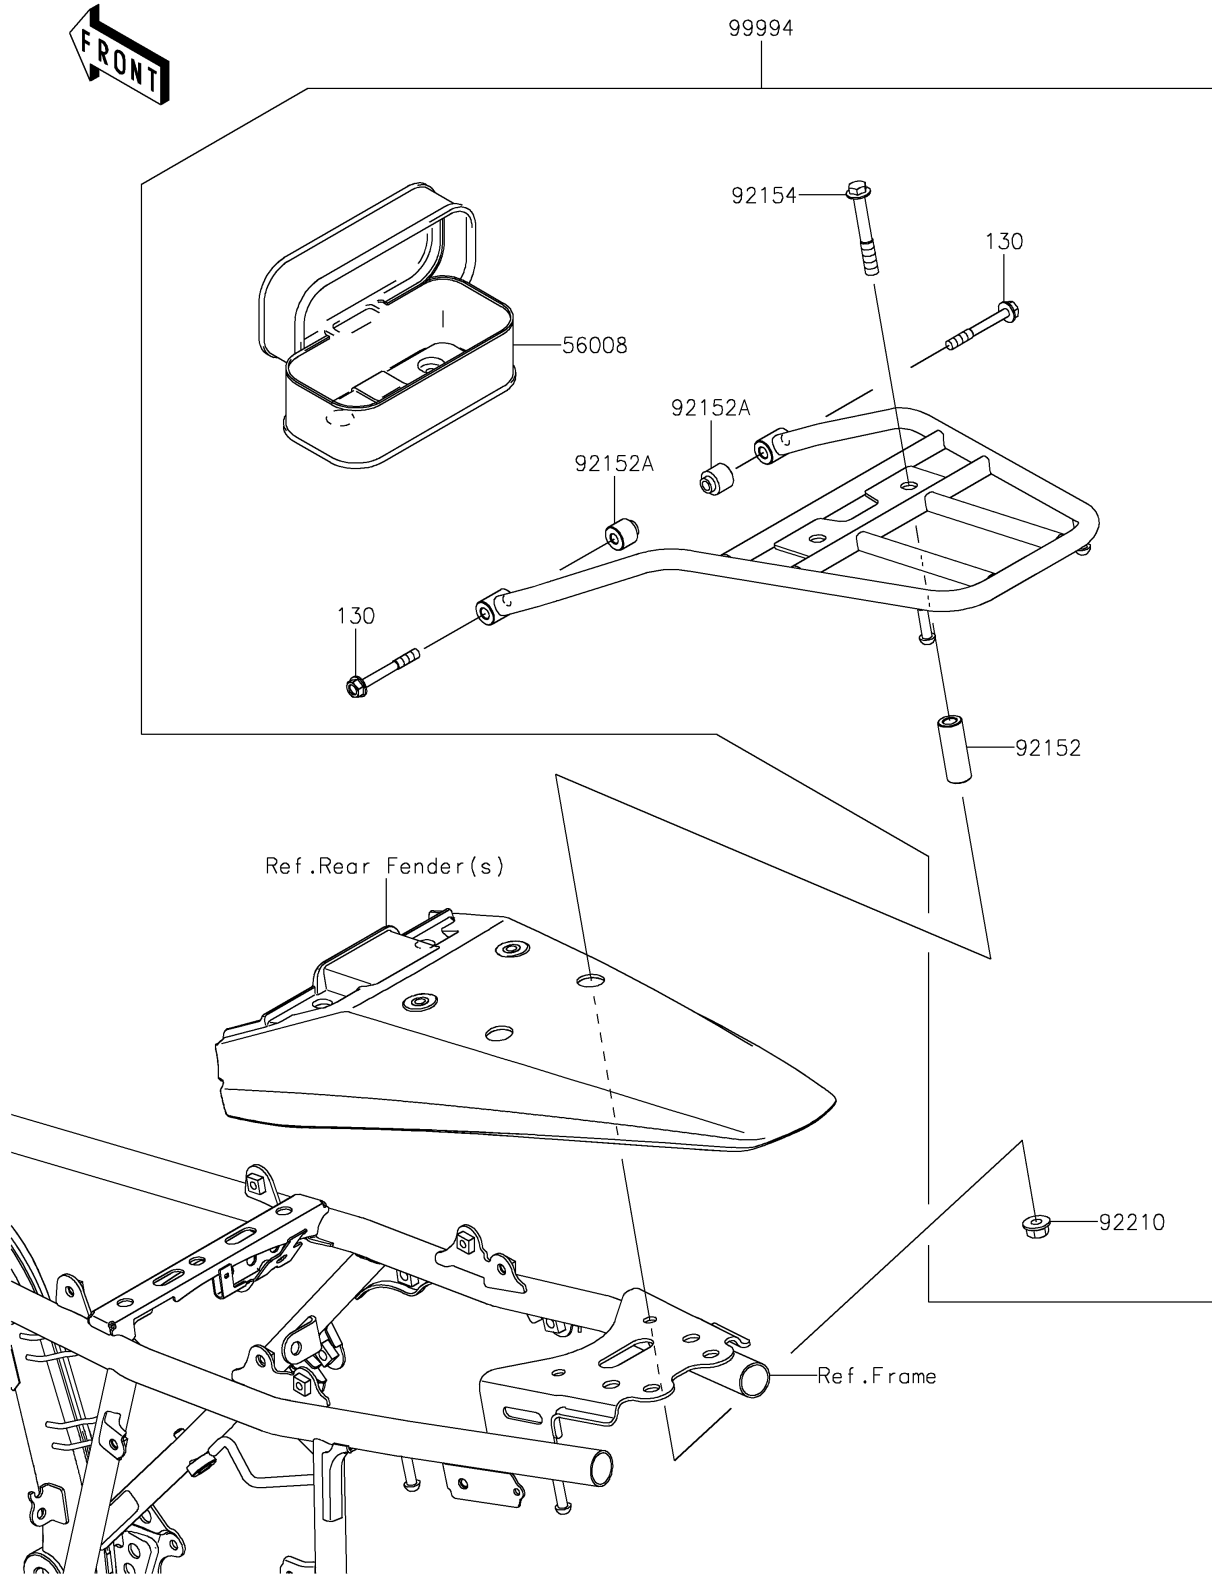

2025 KLX300SM PARTS DIAGRAM

Accessory(Carrier)

F2910A

2025 KLX300SM PARTS LIST

Accessory(Carrier)

ITEM NAME	PART NUMBER	QUANTITY
BAG,TOOL (Ref # 56008)	56008-0580	1
COLLAR (Ref # 92152)	92152-2989	2
COLLAR (Ref # 92152A)	92152-2990	2
BOLT (Ref # 92154)	92154-7231	2
NUT,8MM (Ref # 92210)	92210-0076	2
CARRIER (Ref # 99994)	99994-1969	1
BOLT-FLANGED,6X50 (Ref # 130)	130BB0650	2