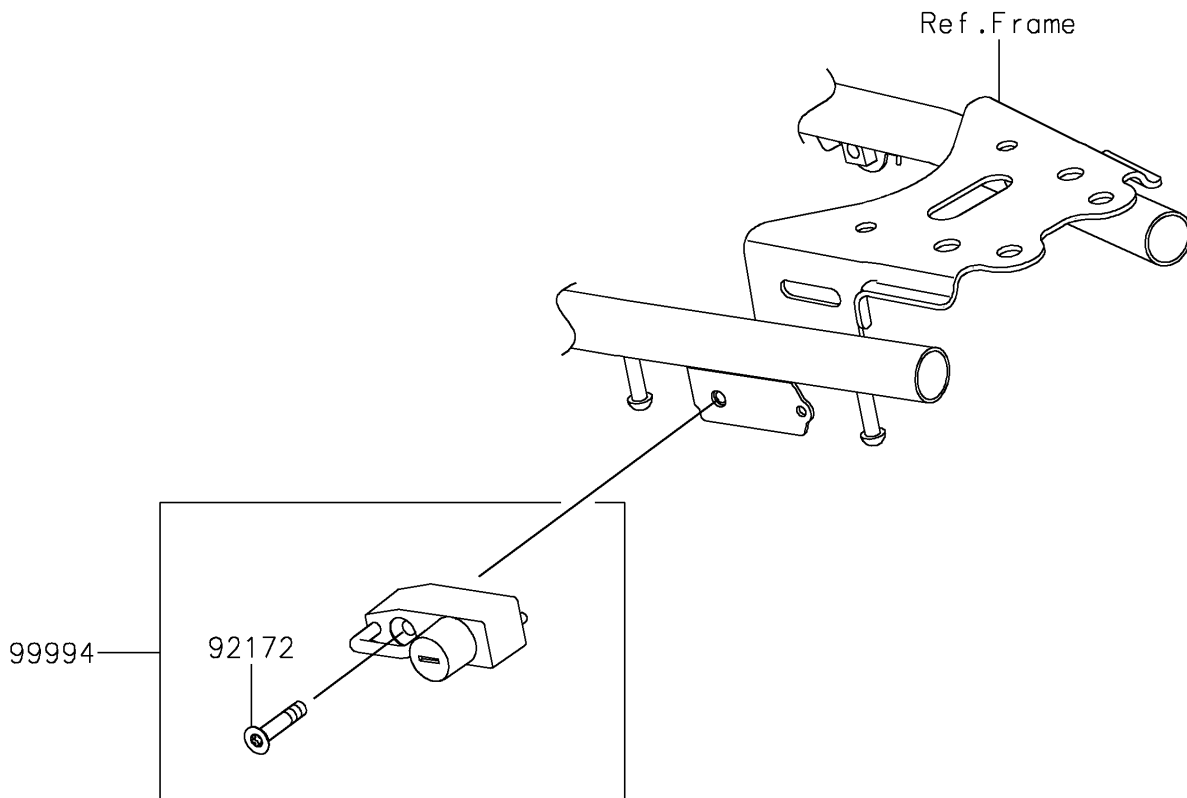

2024 KLX®300SM PARTS DIAGRAM

Accessory(Helmet Lock)

F2910B

2024 KLX®300SM PARTS LIST

Accessory(Helmet Lock)

ITEM NAME	PART NUMBER	QUANTITY
SCREW,HEXLOBE,6X30 (Ref # 92172)	92172-1378	1
HELMET LOCK (Ref # 99994)	99994-2093	1