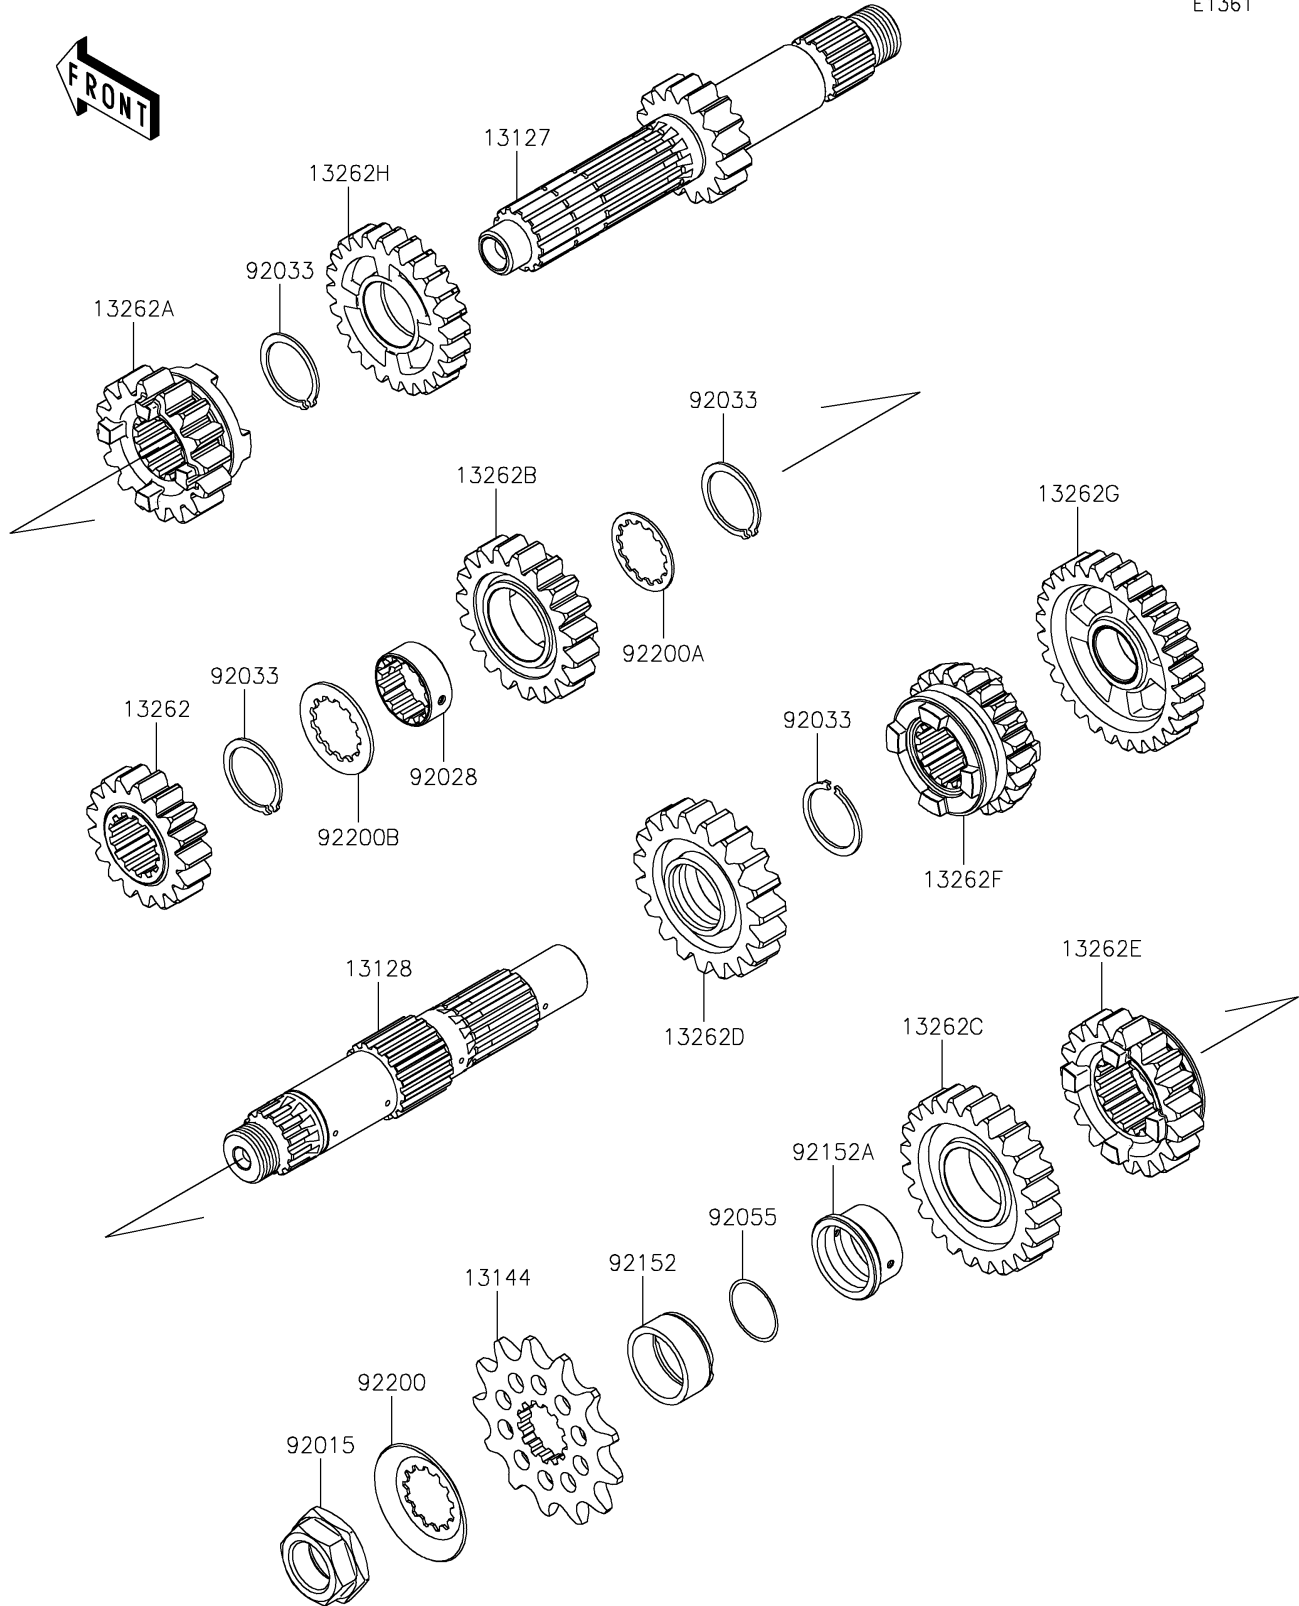

# 2025 KX450X PARTS DIAGRAM

Transmission

E1361

## 2025 KX450X PARTS LIST

### Transmission

ITEM NAME	PART NUMBER	QUANTITY
SHAFT-TRANSMISSION INPUT (Ref # 13127)	13127-0703	1
SHAFT-TRANSMISSION OUTPUT (Ref # 13128)	13128-0716	1
SPROCKET-OUTPUT,13T (Ref # 13144)	13144-0063	1
GEAR,INPUT 2ND,17T (Ref # 13262)	13262-1557	1
GEAR,INPUT 3RD,16T (Ref # 13262A)	13262-1558	1
GEAR,INPUT 4TH,19T (Ref # 13262B)	13262-1559	1
GEAR,OUTPUT 2ND,24T (Ref # 13262C)	13262-1561	1
GEAR,OUTPUT 3RD,19T (Ref # 13262D)	13262-1562	1
GEAR,OUTPUT 4TH,19T (Ref # 13262E)	13262-1563	1
GEAR,OUTPUT 5TH,21T (Ref # 13262F)	13262-1564	1
GEAR,OUTPUT LOW,28T (Ref # 13262G)	13262-1572	1
GEAR,INPUT 5TH,24T (Ref # 13262H)	13262-1675	1
NUT,20MM (Ref # 92015)	92015-1963	1
BUSHING,INPUT TOP GEAR (Ref # 92028)	92028-1857	1
RING-SNAP,25MM (Ref # 92033)	92033-1172	4
RING-O,21.5X1.5 (Ref # 92055)	92055-1293	1
COLLAR,25X30X13.2 (Ref # 92152)	92152-0150	1
COLLAR (Ref # 92152A)	92152-0540	1
WASHER (Ref # 92200)	92200-0390	1
WASHER (Ref # 92200A)	92200-1389	1
WASHER,INPUT (Ref # 92200B)	92200-1524	1