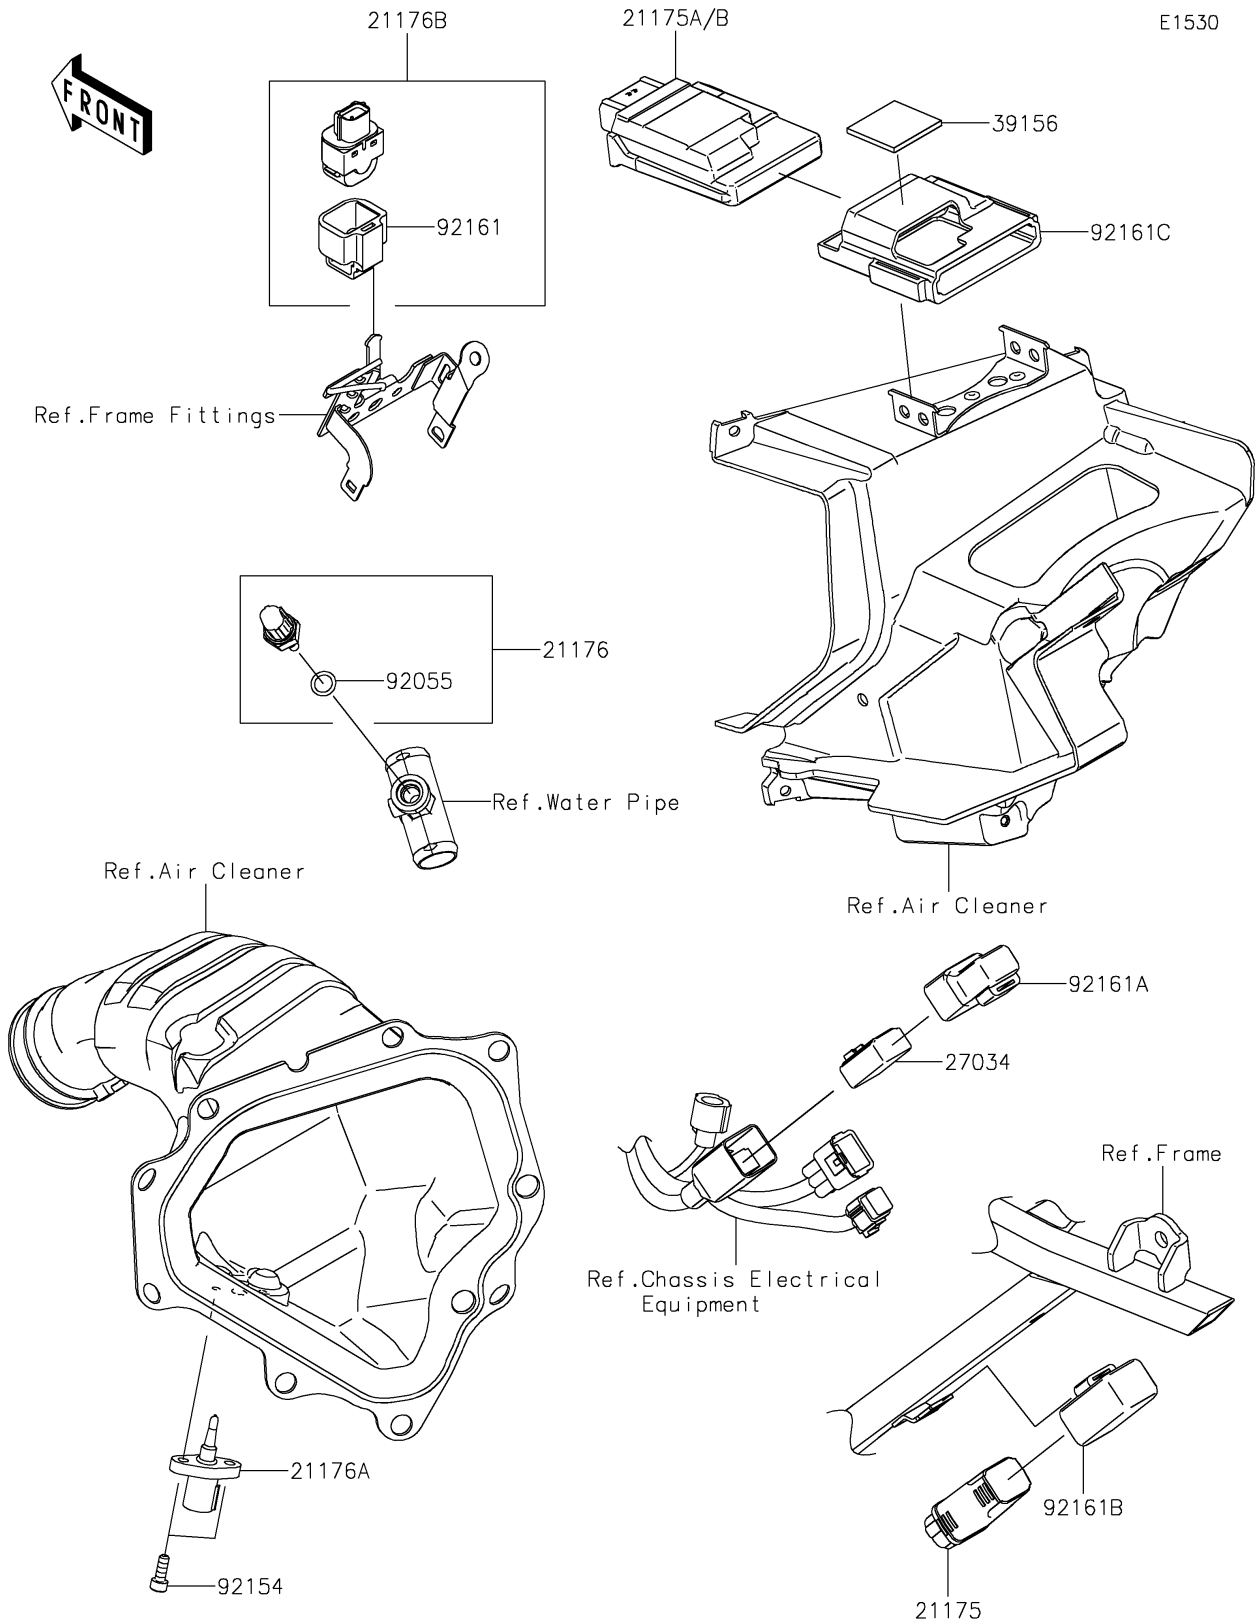

# 2024 KX™ 450X PARTS DIAGRAM

## Fuel Injection

## 2024 KX™ 450X PARTS LIST

### Fuel Injection

ITEM NAME	PART NUMBER	QUANTITY
CONTROL UNIT-ELECTRONIC,B/T (Ref # 21175)	21175-1933	1
CONTROL UNIT-ELECTRONIC (Ref # 21175A)	21175-1935	1
SENSOR,WATER TEMP (Ref # 21176)	21176-0009	1
SENSOR,AIR TEMP (Ref # 21176A)	21176-0121	1
SENSOR,VEHICLE-DOWN (Ref # 21176B)	21176-0704	1
RELAY (Ref # 27034)	27034-0012	1
PAD (Ref # 39156)	39156-2920	1
RING-O,9.5X1.9 (Ref # 92055)	92055-0016	1
BOLT,SOCKET,5X14 (Ref # 92154)	92154-0491	2
DAMPER (Ref # 92161)	92161-0951	1
DAMPER (Ref # 92161A)	92161-2290	1
DAMPER,B/T UNIT (Ref # 92161B)	92161-2513	1
DAMPER,ECU (Ref # 92161C)	92161-2518	1