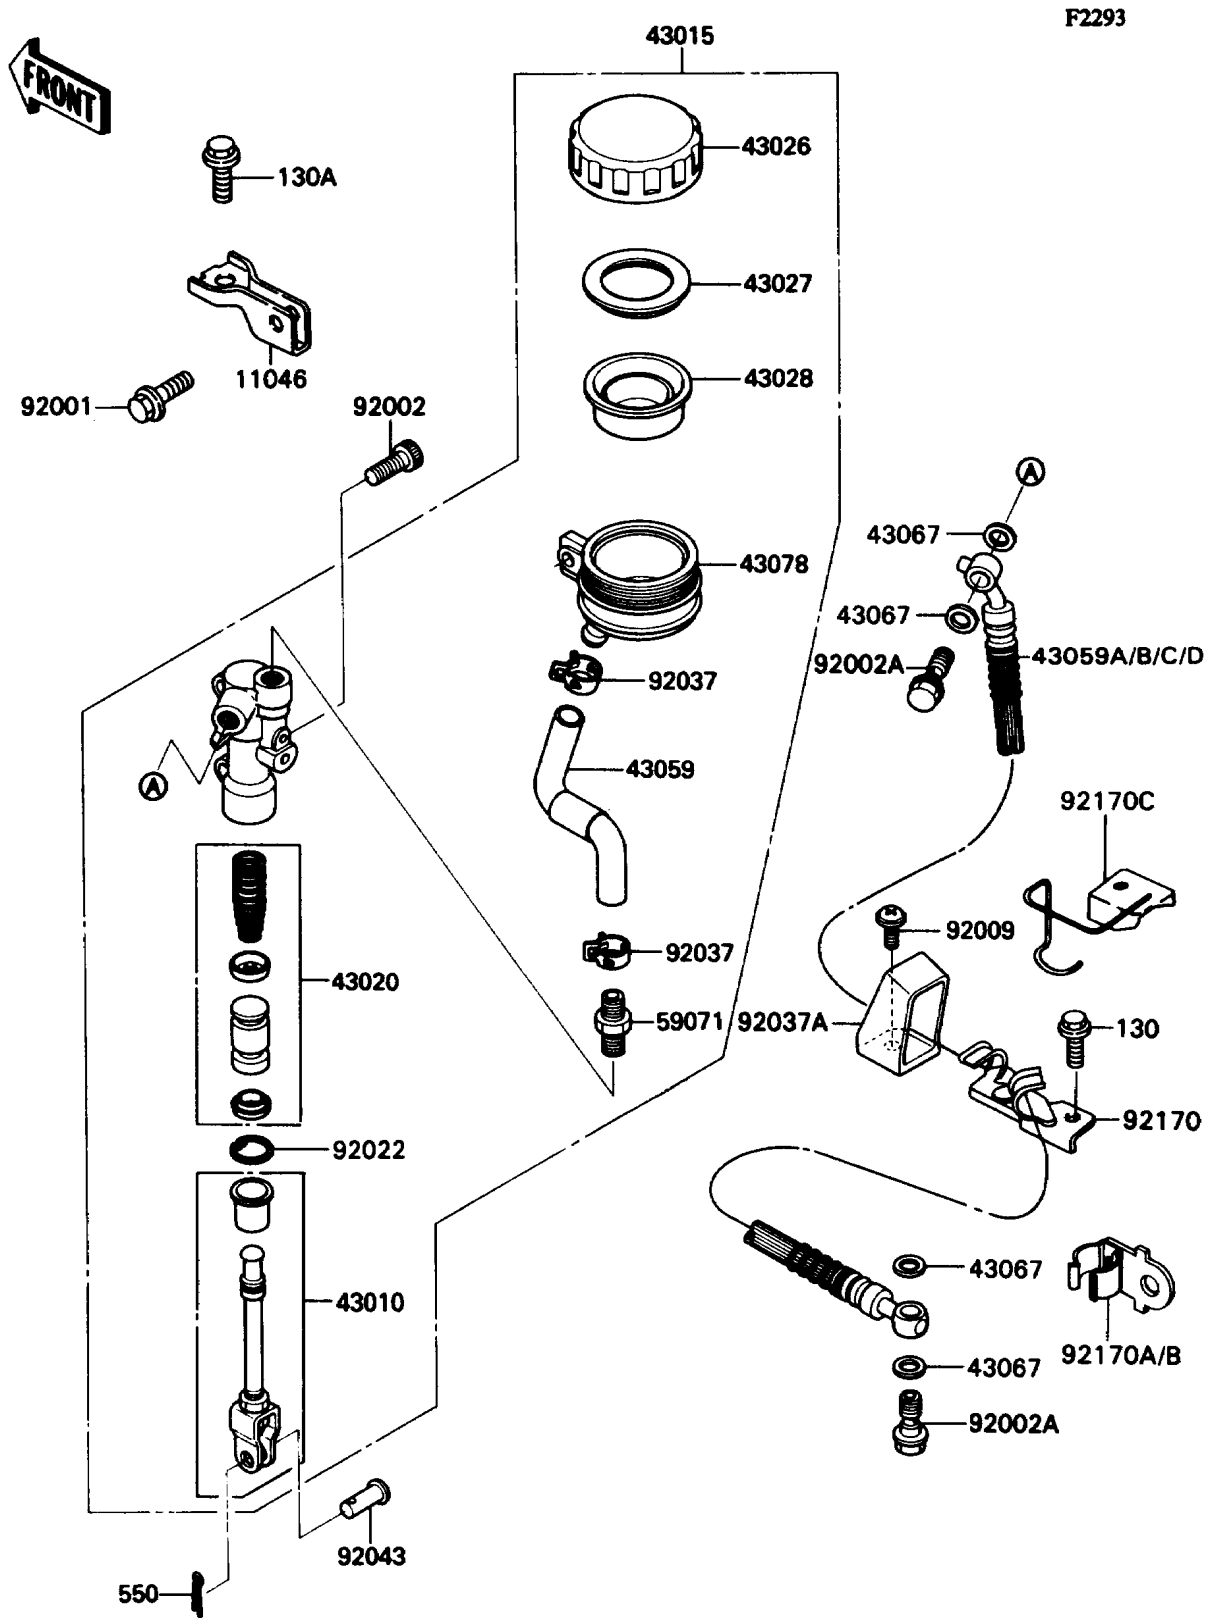

1992 Ninja® ZX™ -11 PARTS DIAGRAM

Rear Master Cylinder

1992 Ninja® ZX™ -11 PARTS LIST

Rear Master Cylinder

ITEM NAME	PART NUMBER	QUANTITY
-----------	-------------	----------