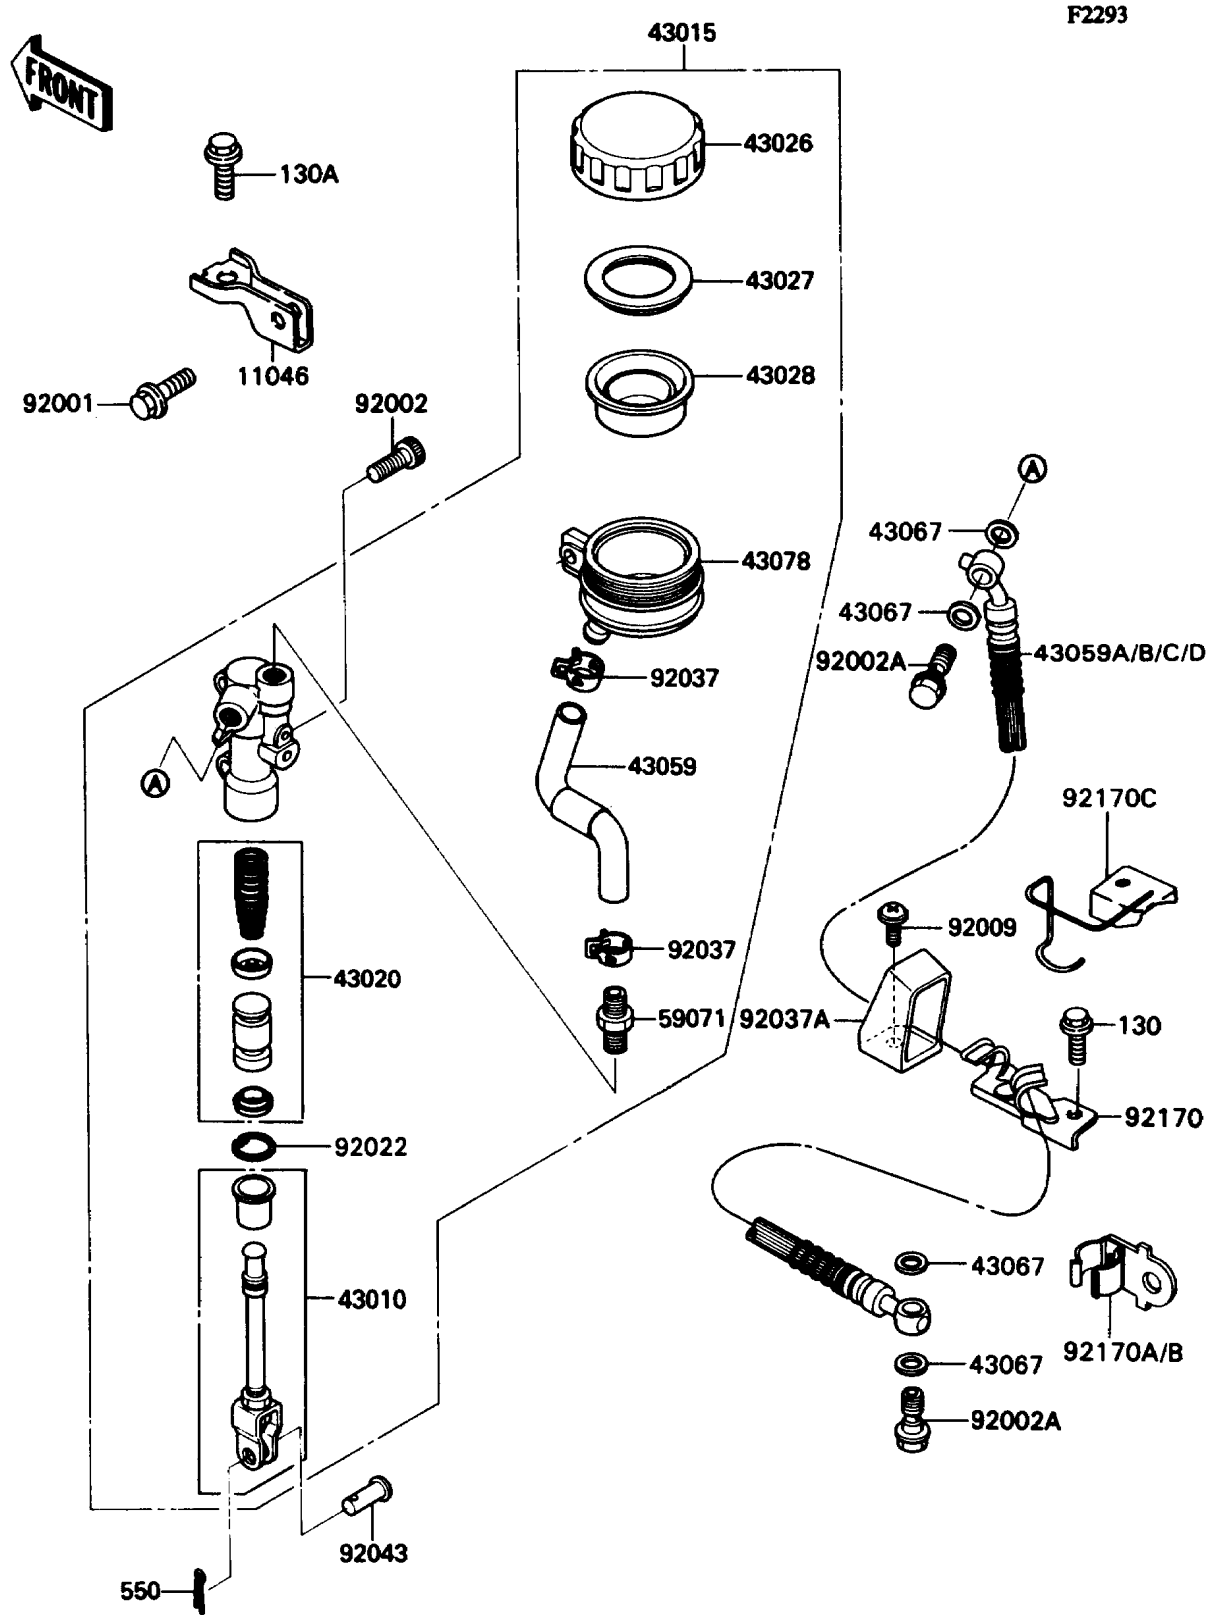

1993 Ninja® ZX™ -11 PARTS DIAGRAM

Rear Master Cylinder

1993 Ninja® ZX™ -11 PARTS LIST

Rear Master Cylinder

ITEM NAME	PART NUMBER	QUANTITY
BRACKET,RESERVOIR TANK (Ref # 11046)	11046-1929	1
ROD-ASSY-BRAKE (Ref # 43010)	43010-1067	1
CYLINDER-ASSY-MASTER,RR (Ref # 43015)	43015-1418	1
PISTON-COMP-BRAKE,RR (Ref # 43020)	43020-1067	1
CAP-BRAKE (Ref # 43026)	43026-1051	1
PLATE-DIAPHRAGM (Ref # 43027)	43027-1051	1
DIAPHRAGM,MASTER CYLINDER (Ref # 43028)	43028-1057	1
HOSE-BRAKE,RR MASTER CYLINDER (Ref # 43059)	43059-1566	1
HOSE-BRAKE,RR (Ref # 43059C)	43059-1710	1
WASHER,10.5X15X1.5 (Ref # 43067)	43067-001	4
RESERVOIR,RR MASTER CYLINDER (Ref # 43078)	43078-1058	1
JOINT,RR MASTER CYLINDER (Ref # 59071)	59071-1132	1
BOLT,6X20 (Ref # 92001)	92001-1460	1
BOLT,SOCKET,8X25 (Ref # 92002)	92002-1442	2
BOLT,OIL,L=23 (Ref # 92002A)	92002-1888	2
SCREW,6X14 (Ref # 92009)	92009-1288	1
WASHER,CIRCRIP (Ref # 92022)	92022-1601	1
CLAMP,BRAKE HOSE (Ref # 92037)	92037-1547	2
CLAMP,HOSE (Ref # 92037A)	92037-1896	1
PIN,8MM (Ref # 92043)	92043-1303	1
CLAMP,HOSE (Ref # 92170A)	92170-1263	1
CLAMP,HOSE (Ref # 92170C)	92170-1339	1
BOLT-FLANGED (Ref # 130)	130J0610	1
BOLT-FLANGED,6X14,BLACK (Ref # 130A)	130J0614	1
PIN-COTTER,2.0X15 (Ref # 550)	550D2015	1