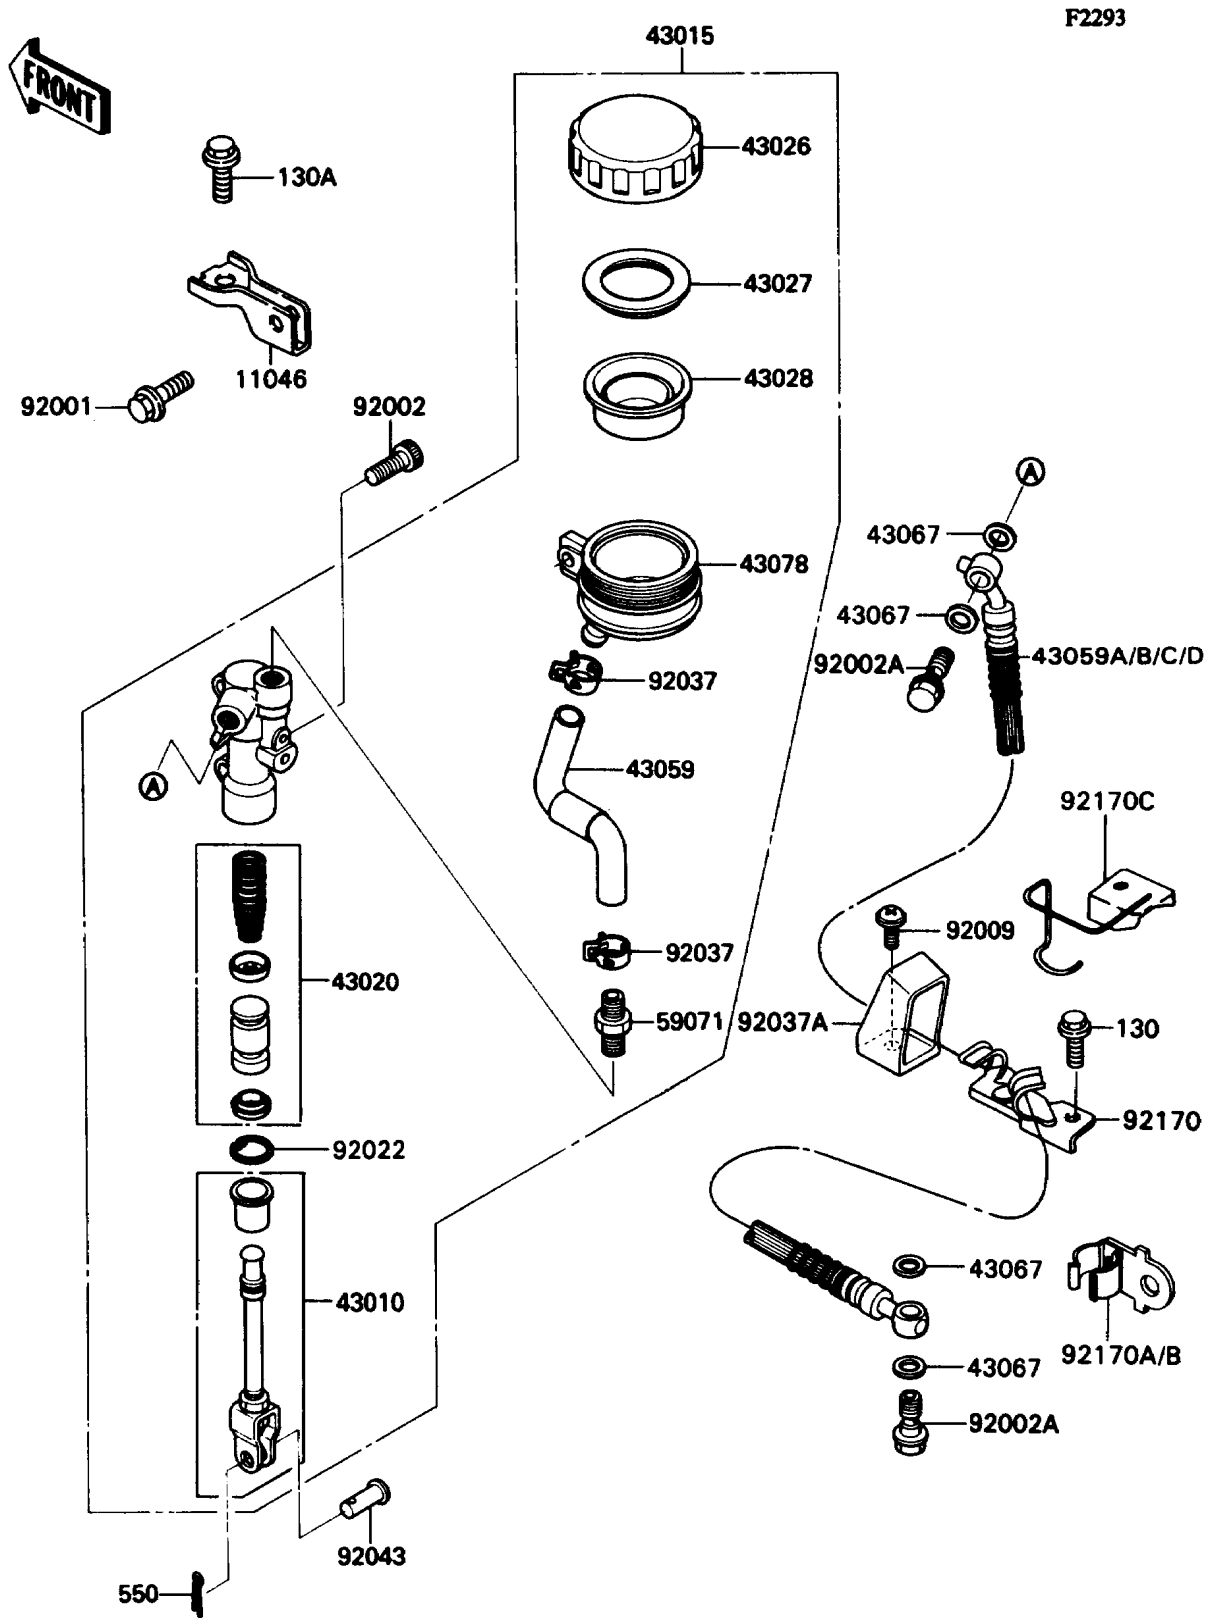

1991 Ninja® ZX™-11 PARTS DIAGRAM

Rear Master Cylinder

1991 Ninja® ZX™ -11 PARTS LIST

Rear Master Cylinder

ITEM NAME	PART NUMBER	QUANTITY
-----------	-------------	----------