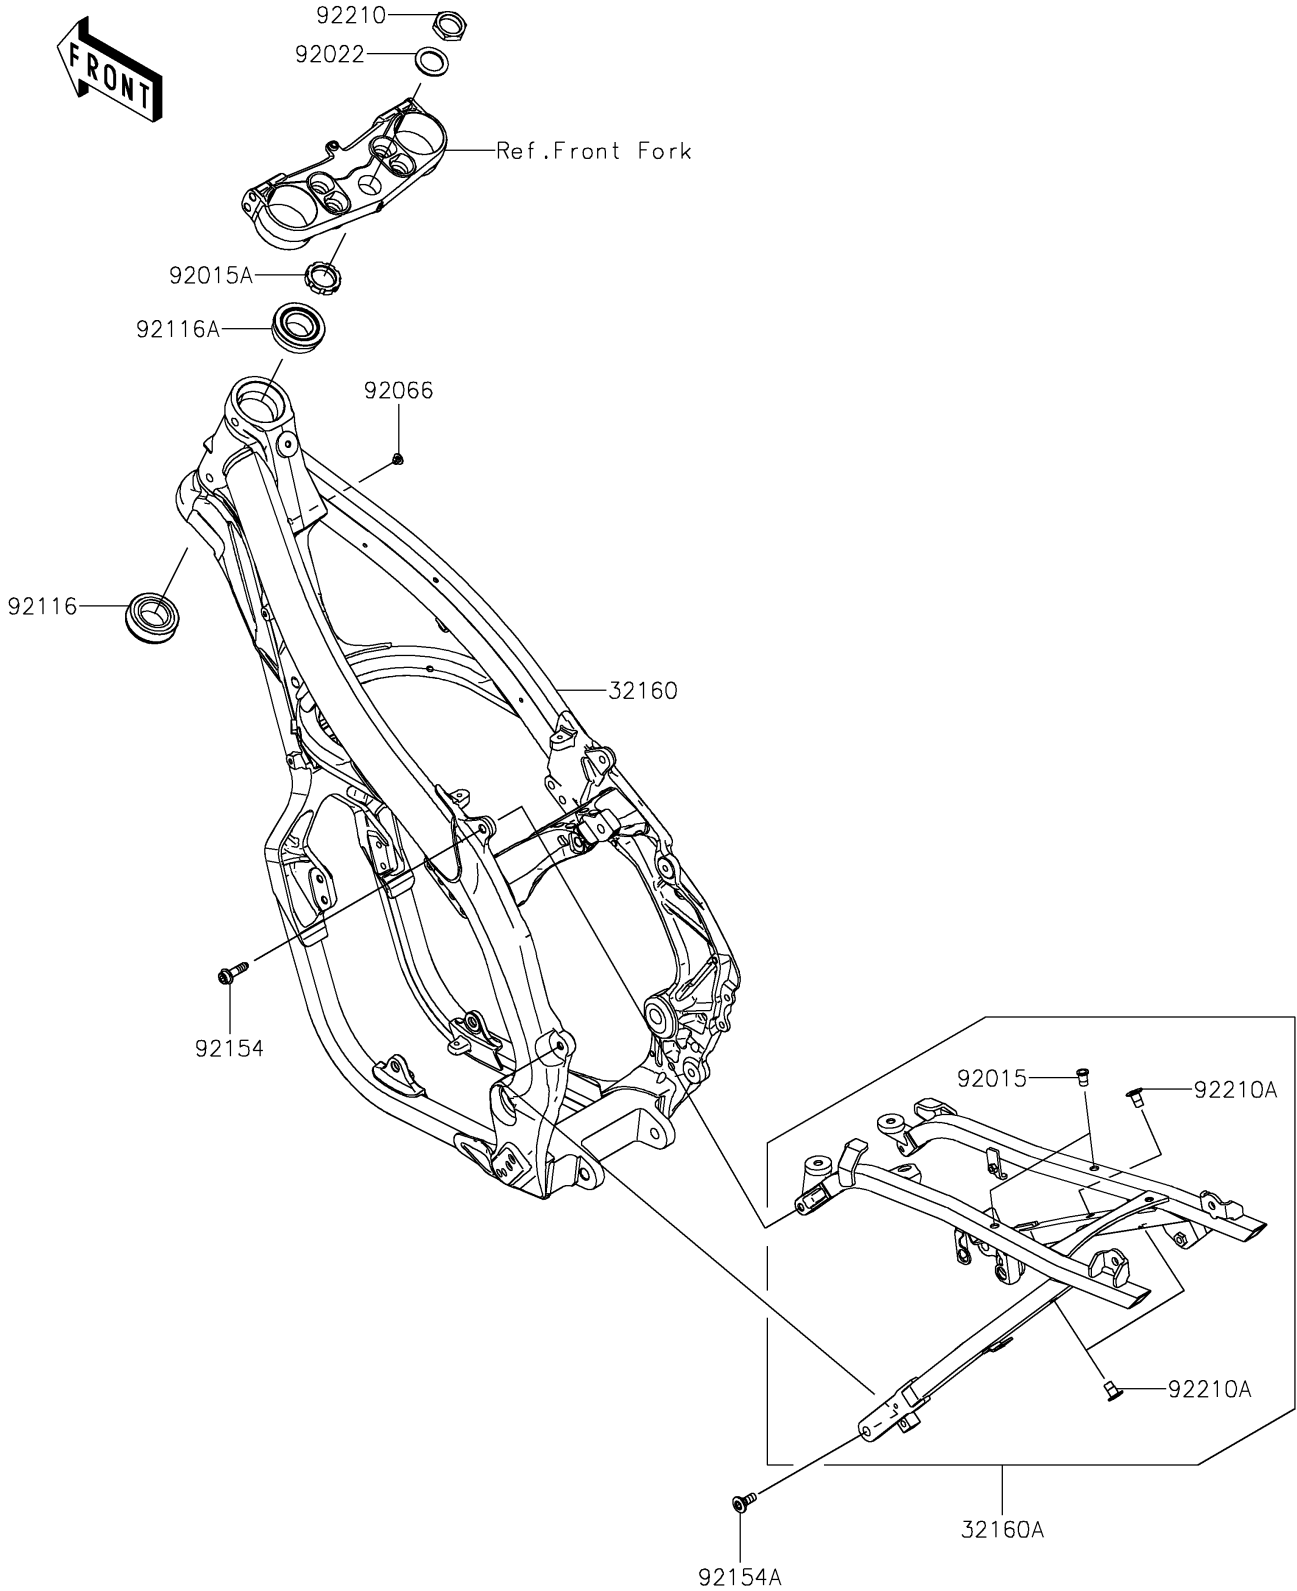

2025 KX450X PARTS DIAGRAM

Frame

F2120

2025 KX450X PARTS LIST

Frame

ITEM NAME	PART NUMBER	QUANTITY
FRAME-COMP,MAIN (Ref # 32160)	32160-1997	1
FRAME-COMP,RR (Ref # 32160A)	32160-1998	1
NUT,POP,6MM,L=15 (Ref # 92015)	92015-1791	2
NUT,STEERING STEM,28MM (Ref # 92015A)	92015-1861	1
WASHER,25X36X2.3 (Ref # 92022)	92022-250	1
PLUG (Ref # 92066)	92066-1547	1
BEARING-ROLLER,HI-CAP32006JRRS (Ref # 92116)	92116-1069	1
BEARING-ROLLER,HI-CAP320/28JRR (Ref # 92116A)	92116-1076	1
BOLT,SOCKET,8X28 (Ref # 92154)	92154-2991	2
BOLT,SOCKET,8X20 (Ref # 92154A)	92154-7296	2
NUT,24MM (Ref # 92210)	92210-0066	1
NUT,LARGE FLANGE,6MM,L=16.5 (Ref # 92210A)	92210-1623	3