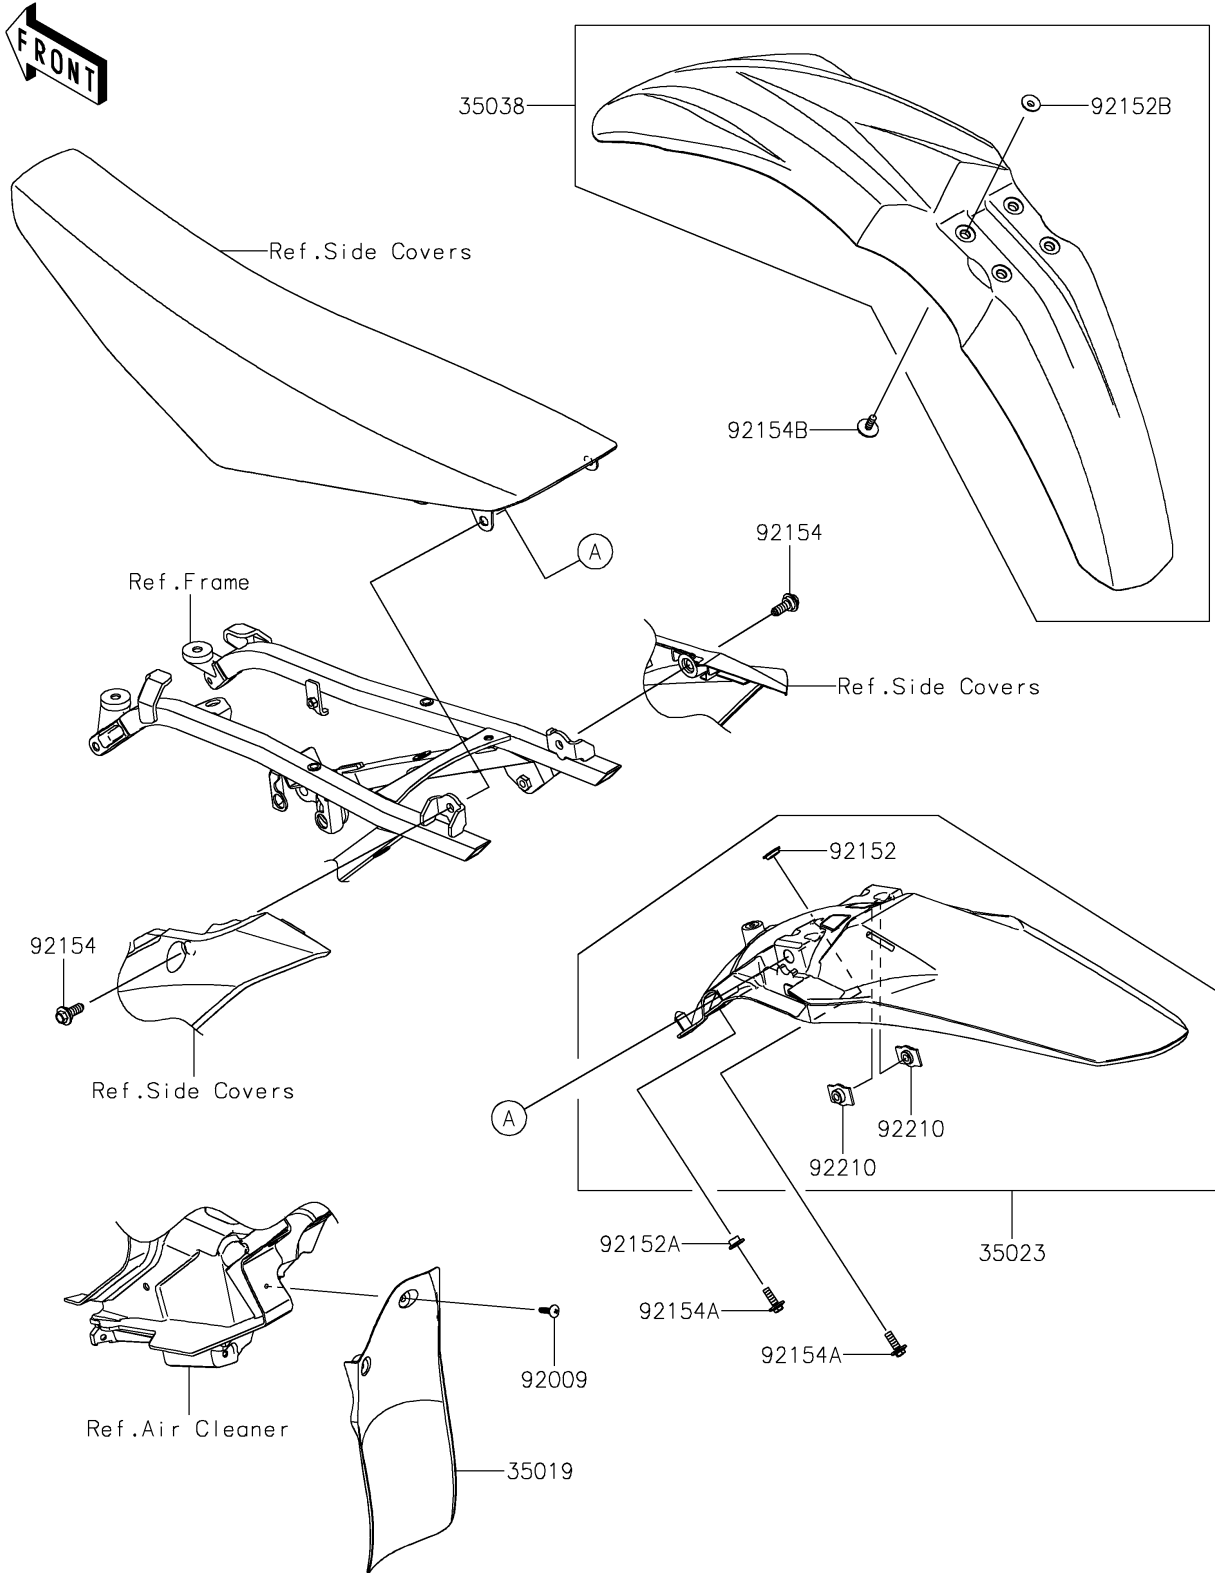

2025 KX450X PARTS DIAGRAM

Fenders

F2170

2025 KX450X PARTS LIST

Fenders

ITEM NAME	PART NUMBER	QUANTITY
FLAP (Ref # 35019)	35019-0700	1
FENDER-REAR,L.GREEN (Ref # 35023)	35023-0495-290	1
FENDER-FRONT,L.GREEN (Ref # 35038)	35038-0008-290	1
SCREW,TAPPING,5X20 (Ref # 92009)	92009-1993	2
COLLAR (Ref # 92152)	92152-0052	1
COLLAR (Ref # 92152A)	92152-0422	1
COLLAR (Ref # 92152B)	92152-1422	4
BOLT,STEPPED,8X23 (Ref # 92154)	92154-2961	2
BOLT,FLANGED,6X20 (Ref # 92154A)	92154-2972	2
BOLT,6X18 (Ref # 92154B)	92154-2973	4
NUT,8MM (Ref # 92210)	92210-1635	2