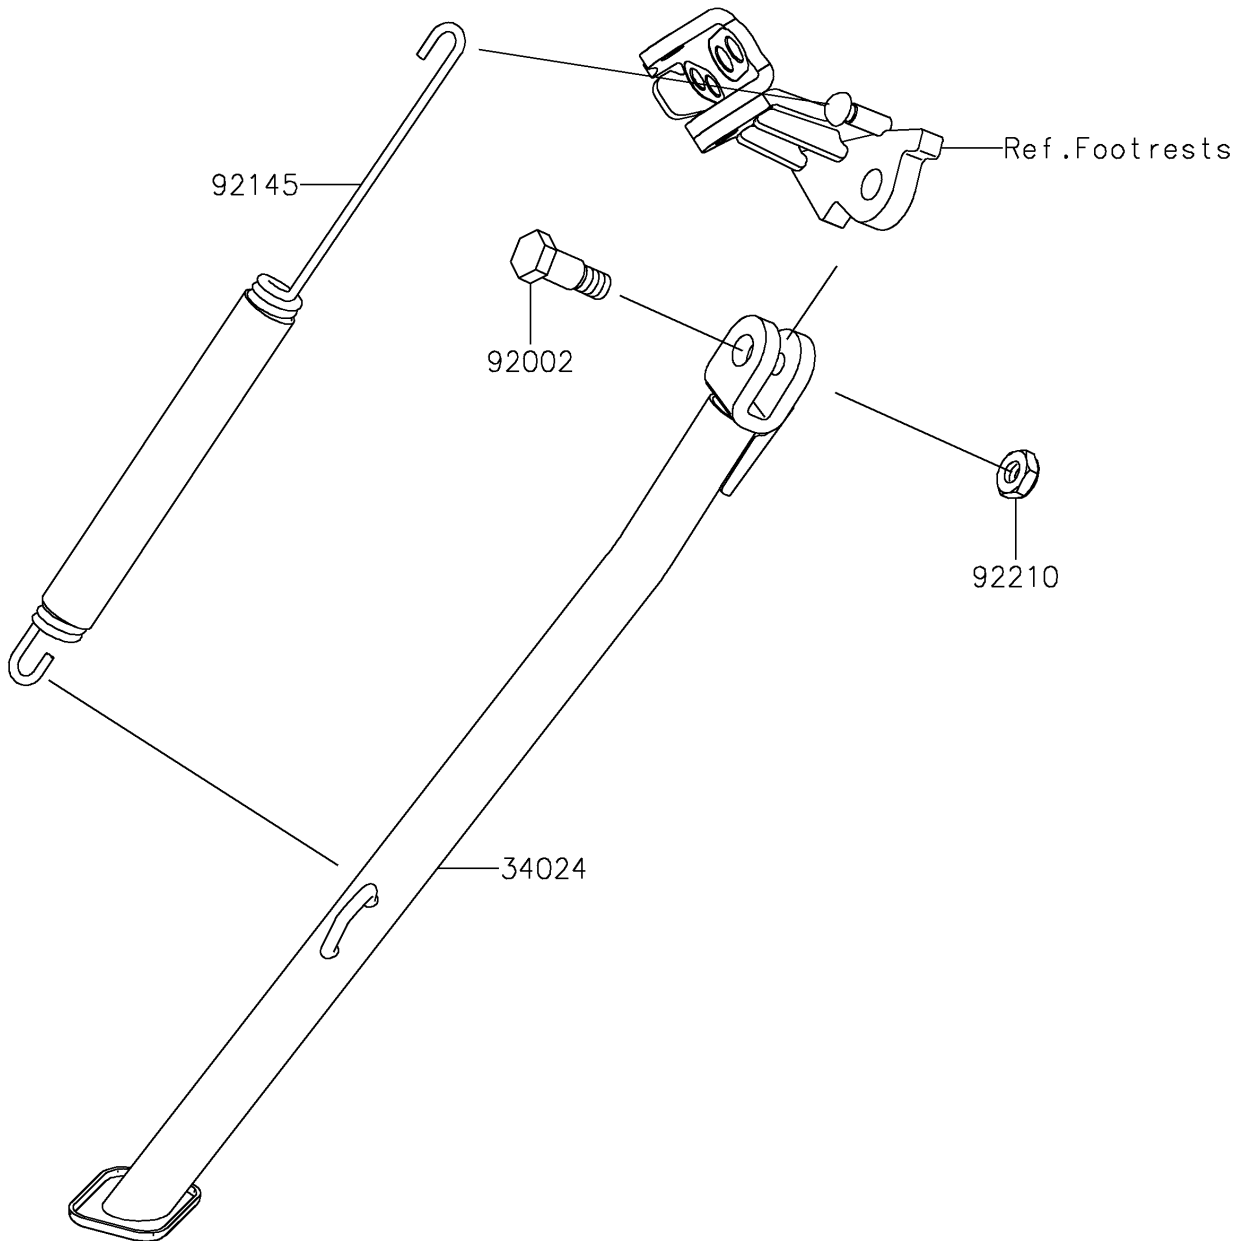

2025 KX450X PARTS DIAGRAM

Stand(s)

F2190

2025 KX450X PARTS LIST

Stand(s)

ITEM NAME	PART NUMBER	QUANTITY
STAND-SIDE,P.SILVER (Ref # 34024)	34024-0175-458	1
BOLT,SIDE STAND (Ref # 92002)	92002-1813	1
SPRING,SIDE STAND (Ref # 92145)	92145-0454	1
NUT,LOCK,10MM (Ref # 92210)	92210-0784	1