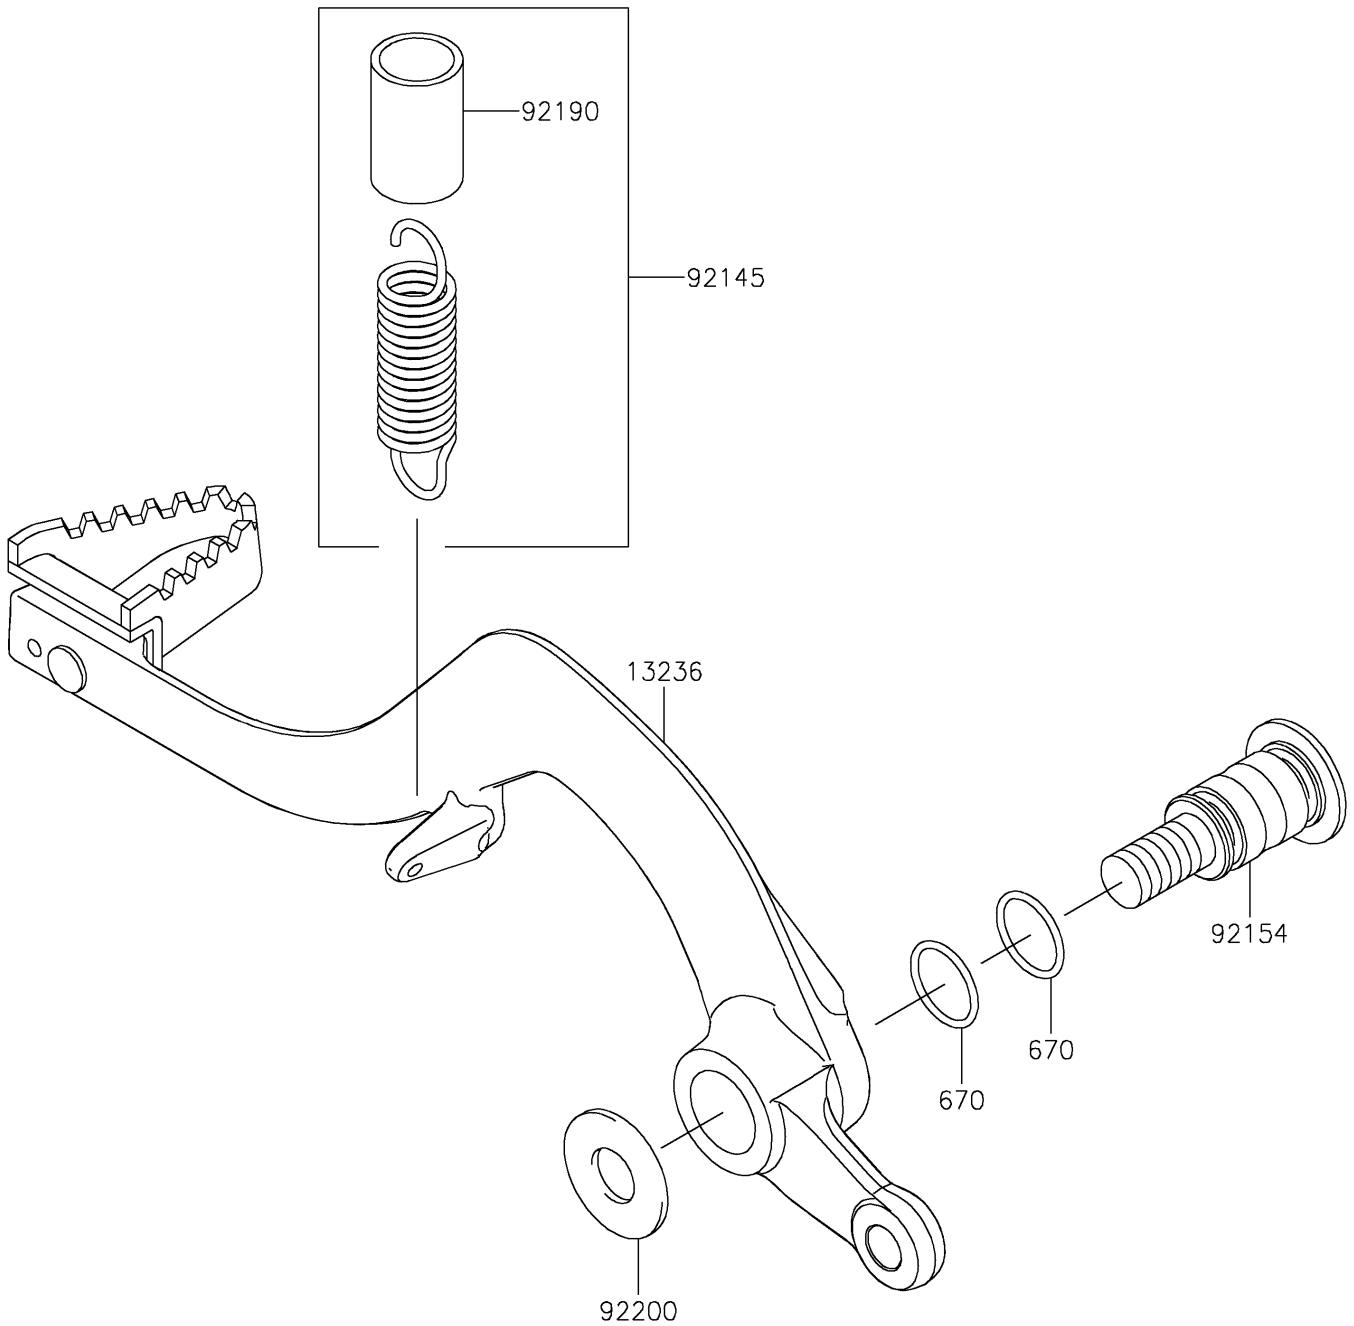

2025 KX450X PARTS DIAGRAM

Brake Pedal

F2260

2025 KX450X PARTS LIST

Brake Pedal

ITEM NAME	PART NUMBER	QUANTITY
LEVER-COMP,BRAKE PEDAL (Ref # 13236)	13236-0838	1
SPRING,BRAKE PEDAL RETURN (Ref # 92145)	92145-2332	1
BOLT,BRAKE PEDAL,10MM (Ref # 92154)	92154-0516	1
TUBE,13X16X25 (Ref # 92190)	92190-1488	1
WASHER,10.5X24X1.5 (Ref # 92200)	92200-0154	1
O RING,12MM (Ref # 670)	670B2012	2