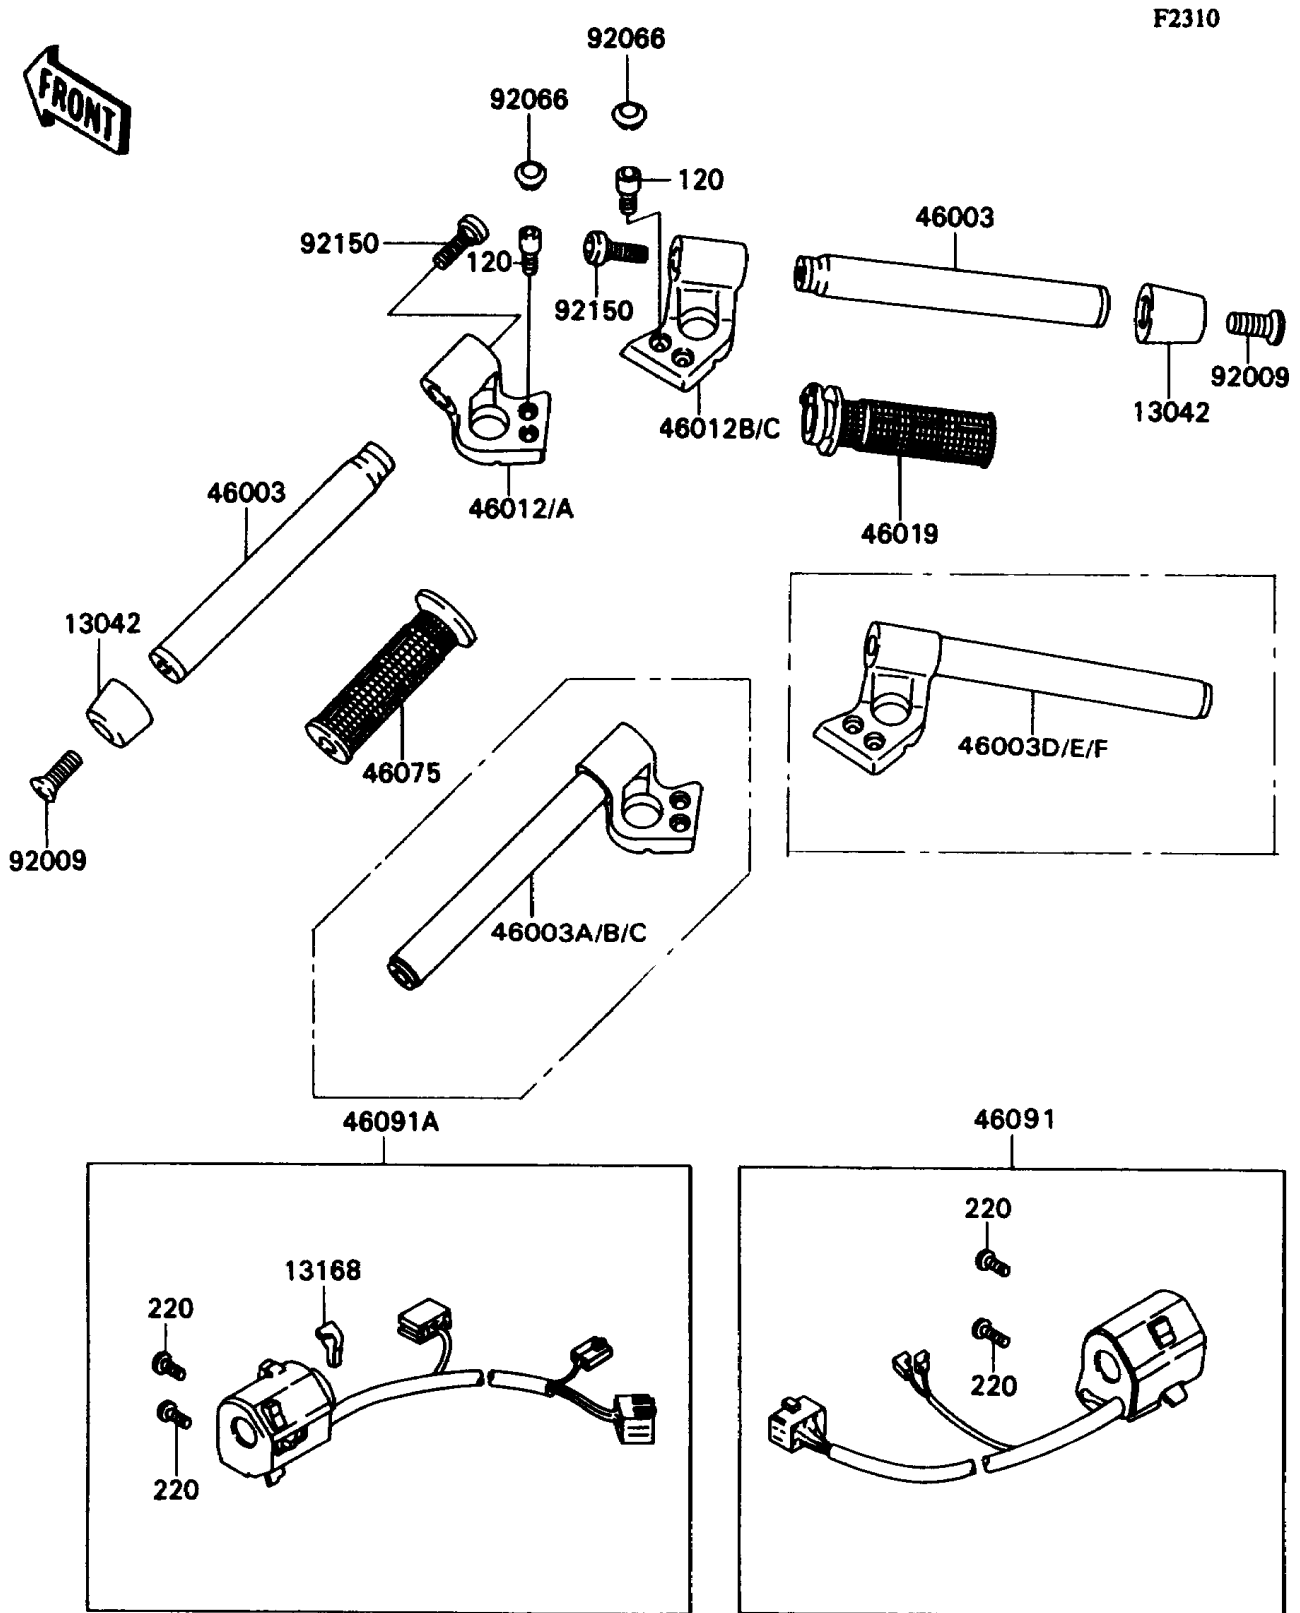

1991 Ninja® ZX™ -11 PARTS DIAGRAM

Handlebar

1991 Ninja® ZX™ -11 PARTS LIST

Handlebar

ITEM NAME	PART NUMBER	QUANTITY
WEIGHT,HANDLE (Ref # 13042)	13042-1005	2
LEVER,CHOKE (Ref # 13168)	13168-1448	1
HANDLE,LH,G.GRAY (Ref # 46003A)	46003-1336-GD	1
HANDLE,LH,G.GRAY (Ref # 46003B)	46003-1336-HN	1
HANDLE,RH,G.GRAY (Ref # 46003D)	46003-1337-GD	1
HANDLE,RH,G.GRAY (Ref # 46003E)	46003-1337-HN	1
GRIP-ASSY,THROTTLE (Ref # 46019)	46019-1072	1
GRIP,LH (Ref # 46075)	46075-1088	1
HOUSING-ASSY-CONTROL,RH (Ref # 46091)	46091-1533	1
HOUSING-ASSY-CONTROL,LH (Ref # 46091A)	46091-1534	1
SCREW,8X45 (Ref # 92009)	92009-1257	2
PLUG (Ref # 92066)	92066-1277	4
BOLT-SOCKET,8X20 (Ref # 120)	120S0820	4
SCREW-PAN-CROS (Ref # 220)	220C0520	4