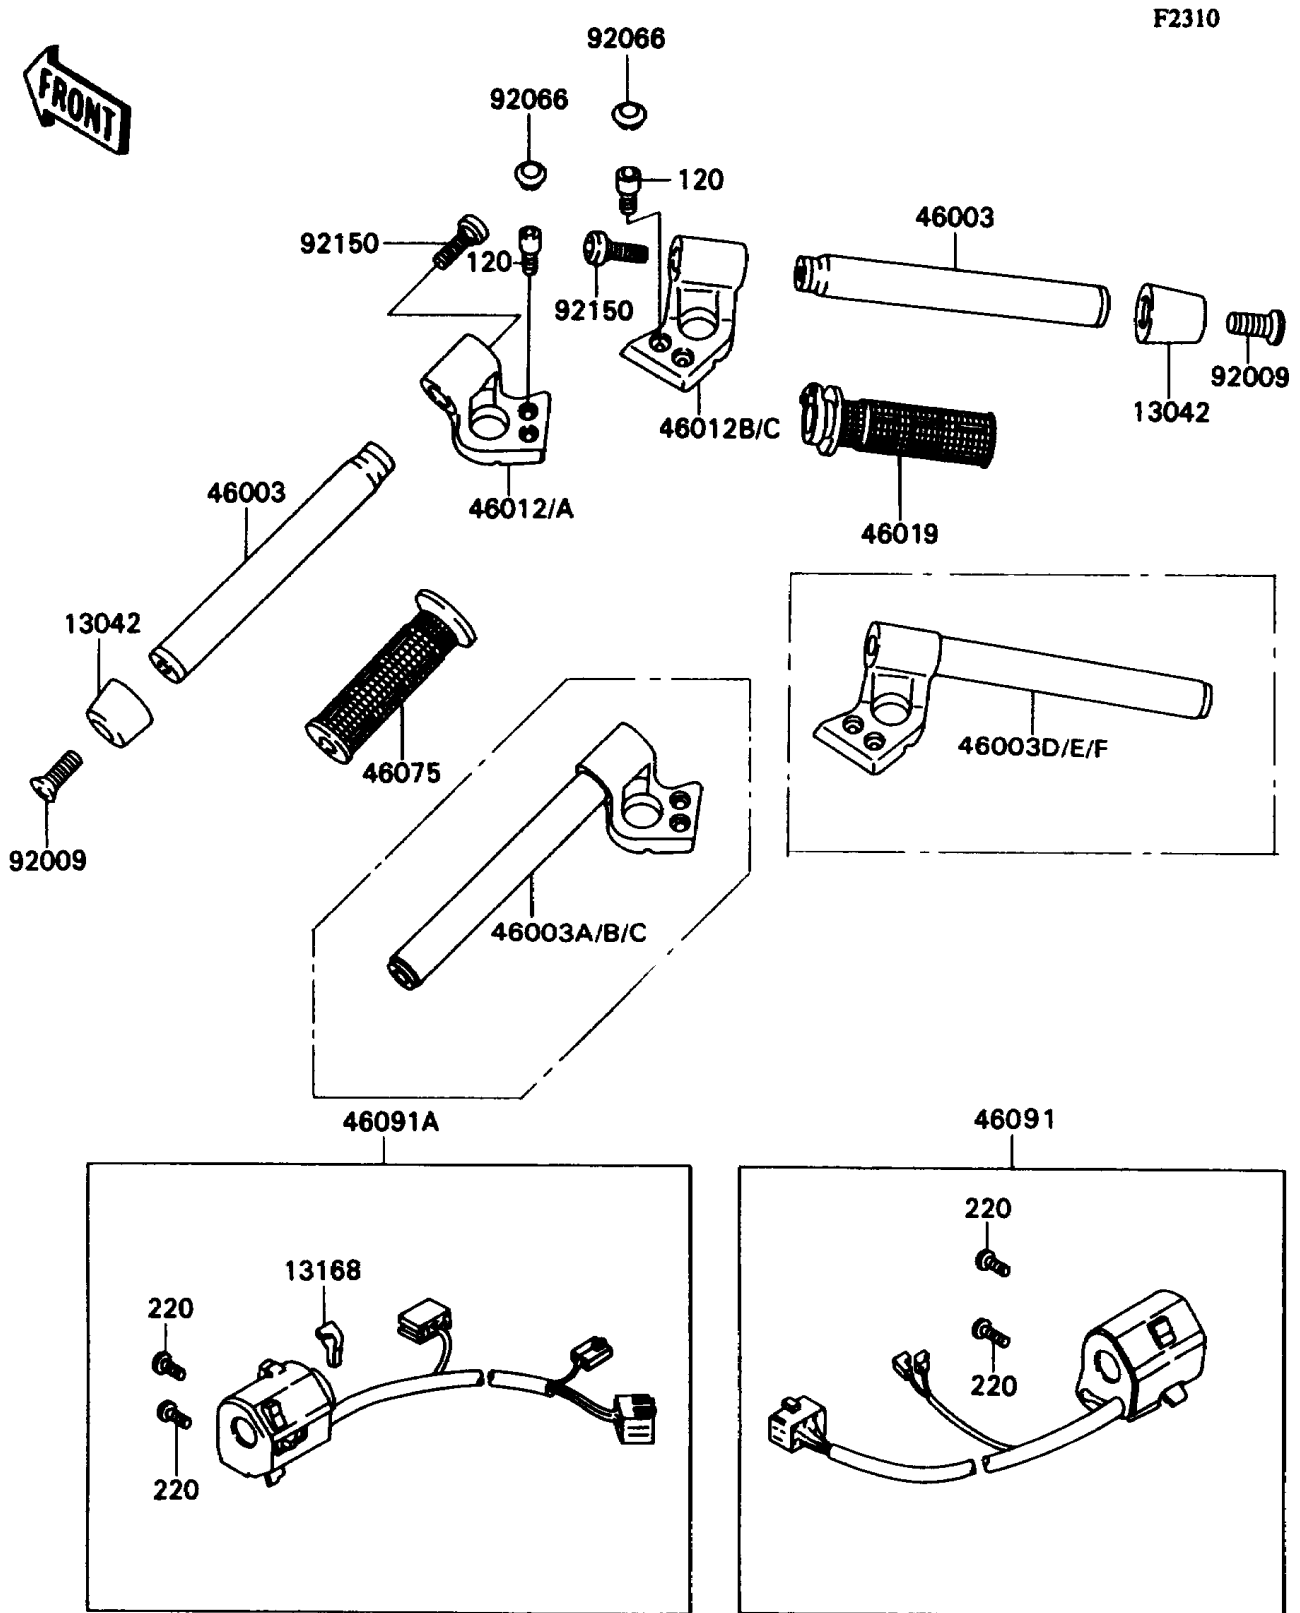

1992 Ninja® ZX™ -11 PARTS DIAGRAM

Handlebar

1992 Ninja® ZX™ -11 PARTS LIST

Handlebar

ITEM NAME	PART NUMBER	QUANTITY
-----------	-------------	----------