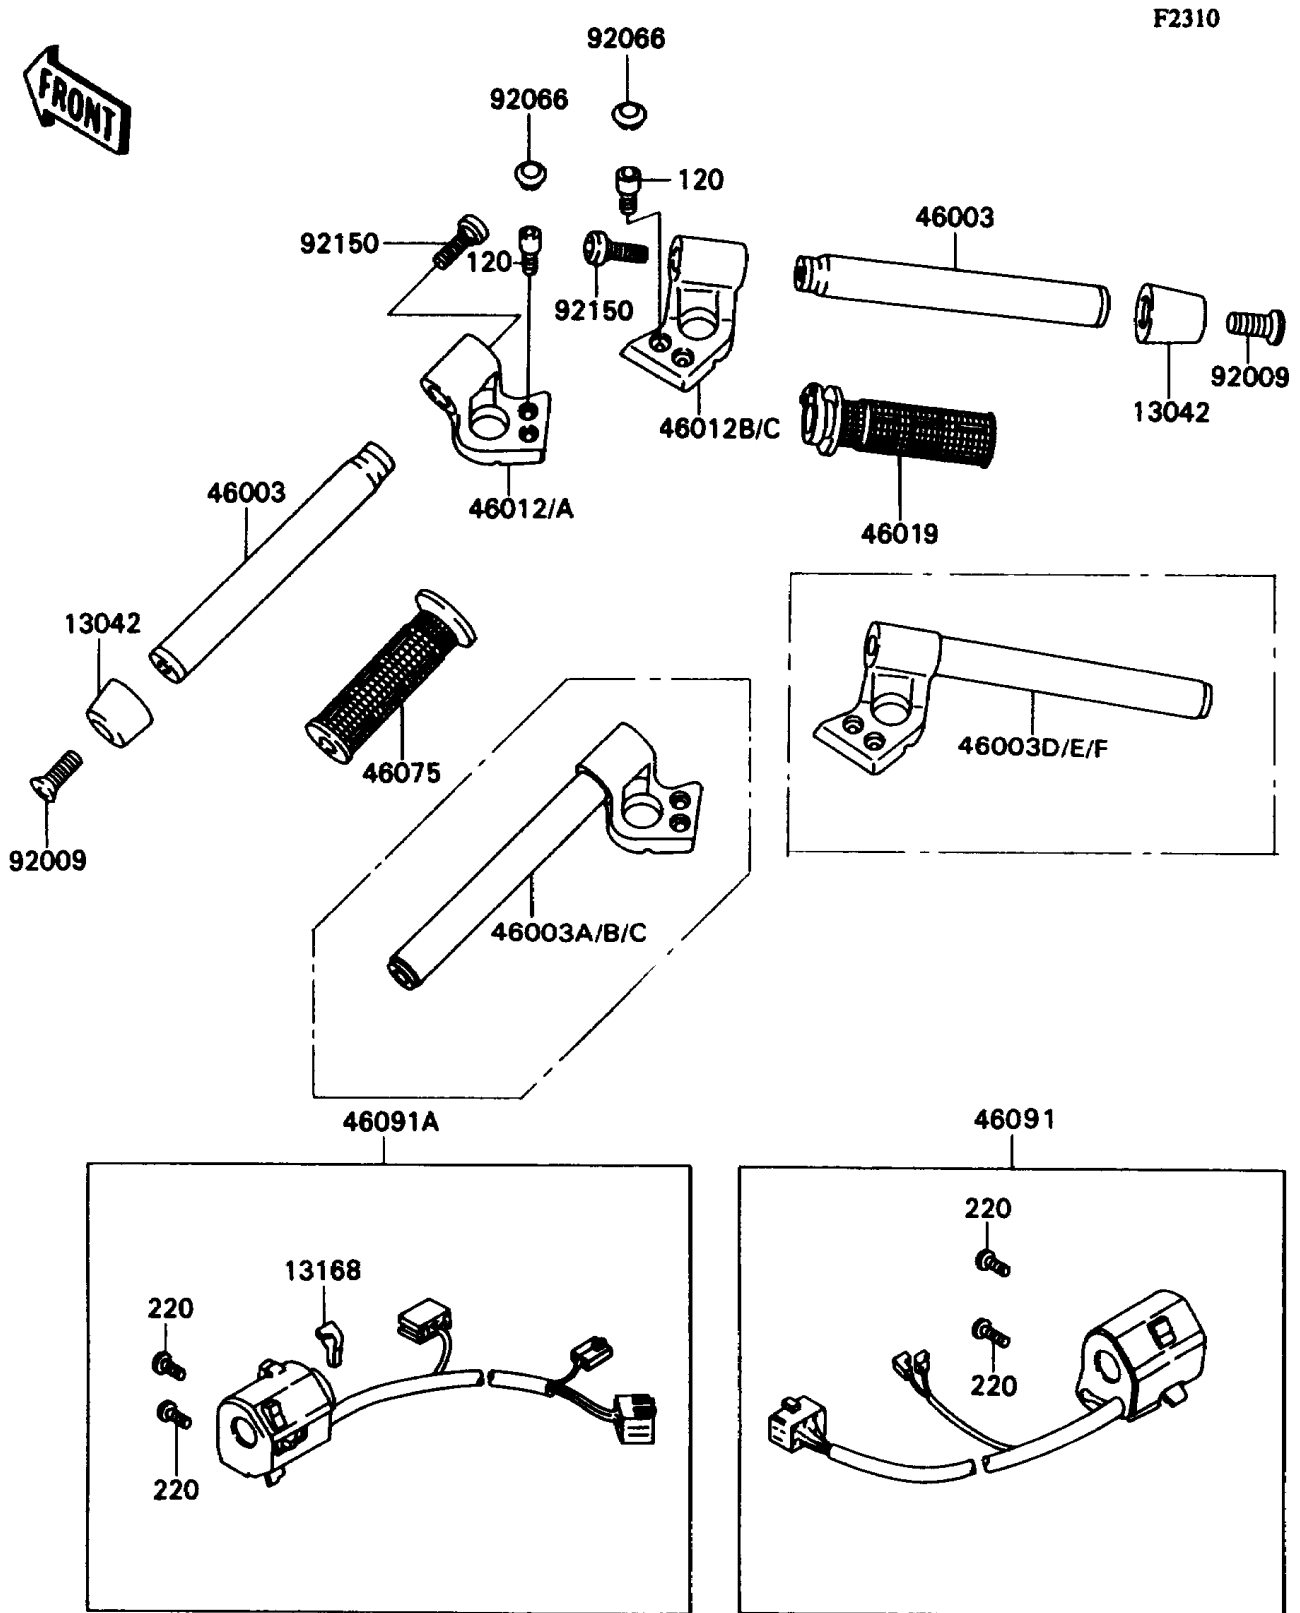

1993 Ninja® ZX™ -11 PARTS DIAGRAM

Handlebar

1993 Ninja® ZX™ -11 PARTS LIST

Handlebar

ITEM NAME	PART NUMBER	QUANTITY
WEIGHT,HANDLE (Ref # 13042)	13042-1005	2
LEVER,CHOKE (Ref # 13168)	13168-1448	1
HANDLE,LH,BLACK (Ref # 46003C)	46003-1336-10	1
HANDLE,RH,BLACK (Ref # 46003F)	46003-1337-10	1
GRIP-ASSY,THROTTLE (Ref # 46019)	46019-1072	1
GRIP,LH (Ref # 46075)	46075-1088	1
HOUSING-ASSY-CONTROL,RH (Ref # 46091)	46091-1533	1
HOUSING-ASSY-CONTROL,LH (Ref # 46091A)	46091-1534	1
SCREW,8X45 (Ref # 92009)	92009-1257	2
PLUG (Ref # 92066)	92066-1277	4
BOLT-SOCKET,8X20 (Ref # 120)	120S0820	4
SCREW-PAN-CROS (Ref # 220)	220C0520	4