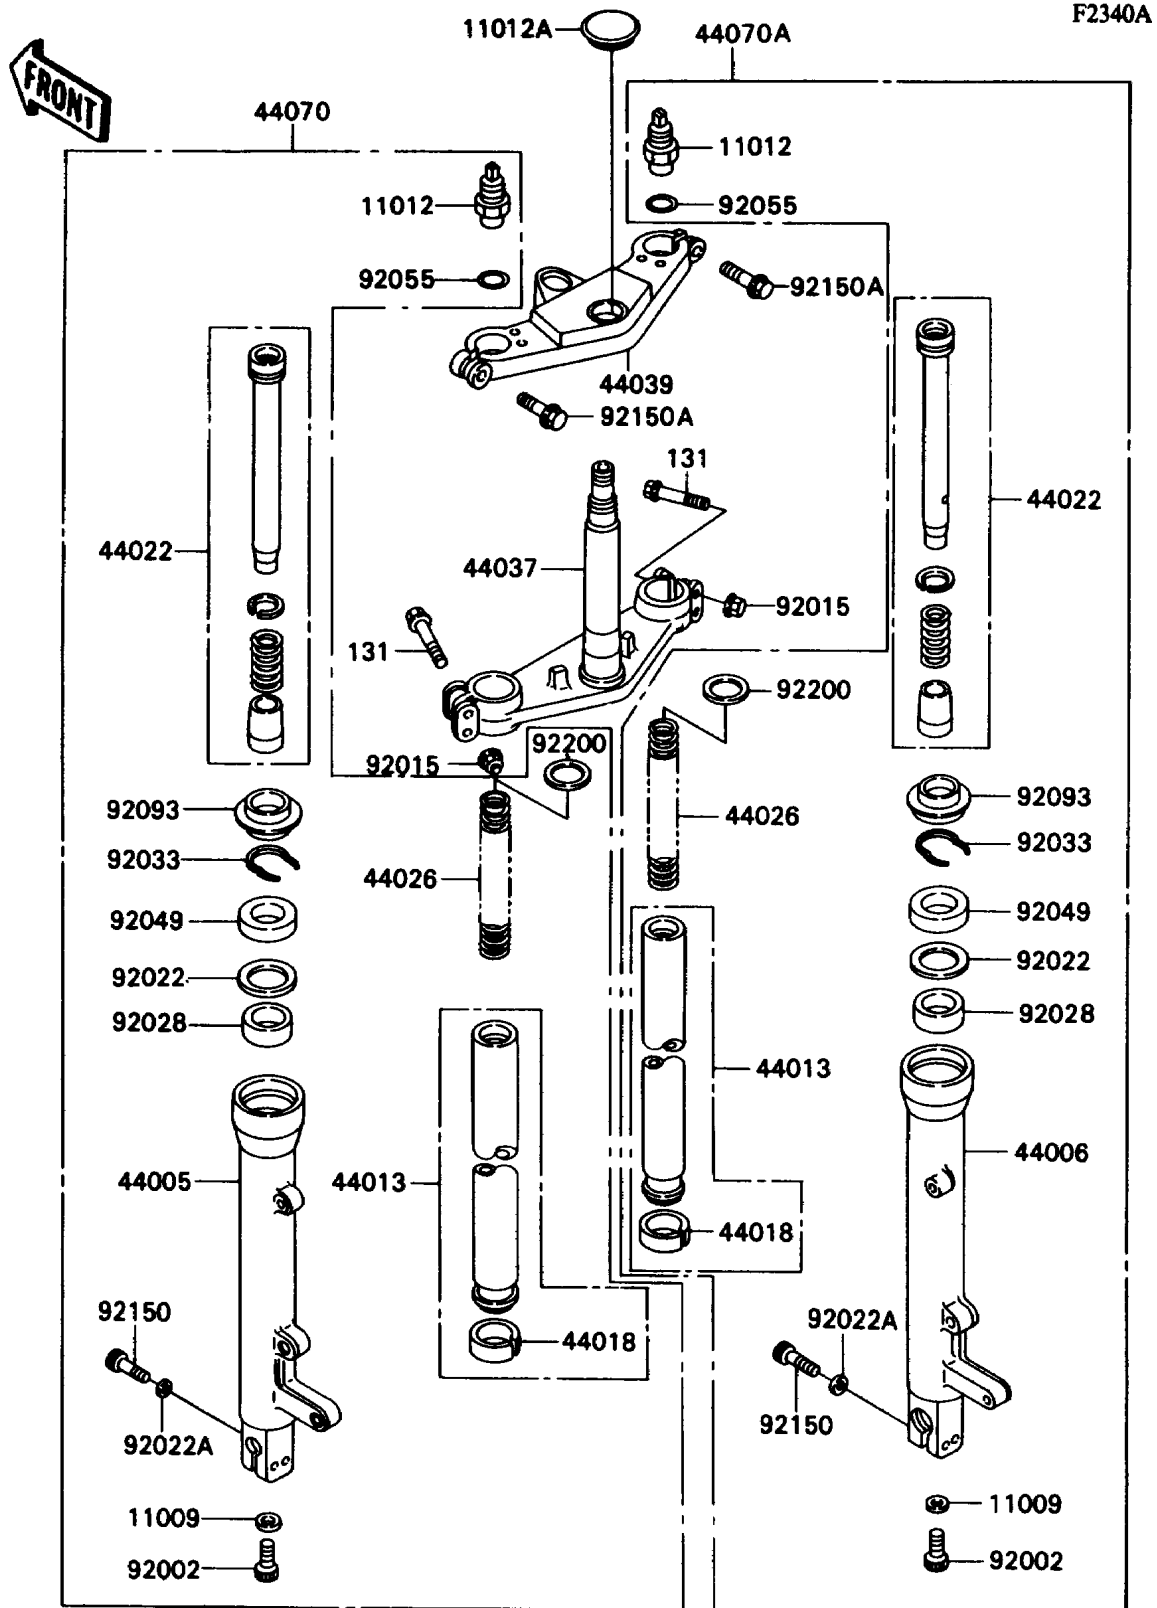

# 1992 Ninja® ZX™ -11 PARTS DIAGRAM

Front Fork(ZX1100-C3/C4)

# 1992 Ninja® ZX™ -11 PARTS LIST

Front Fork(ZX1100-C3/C4)

ITEM NAME

PART NUMBER

QUANTITY