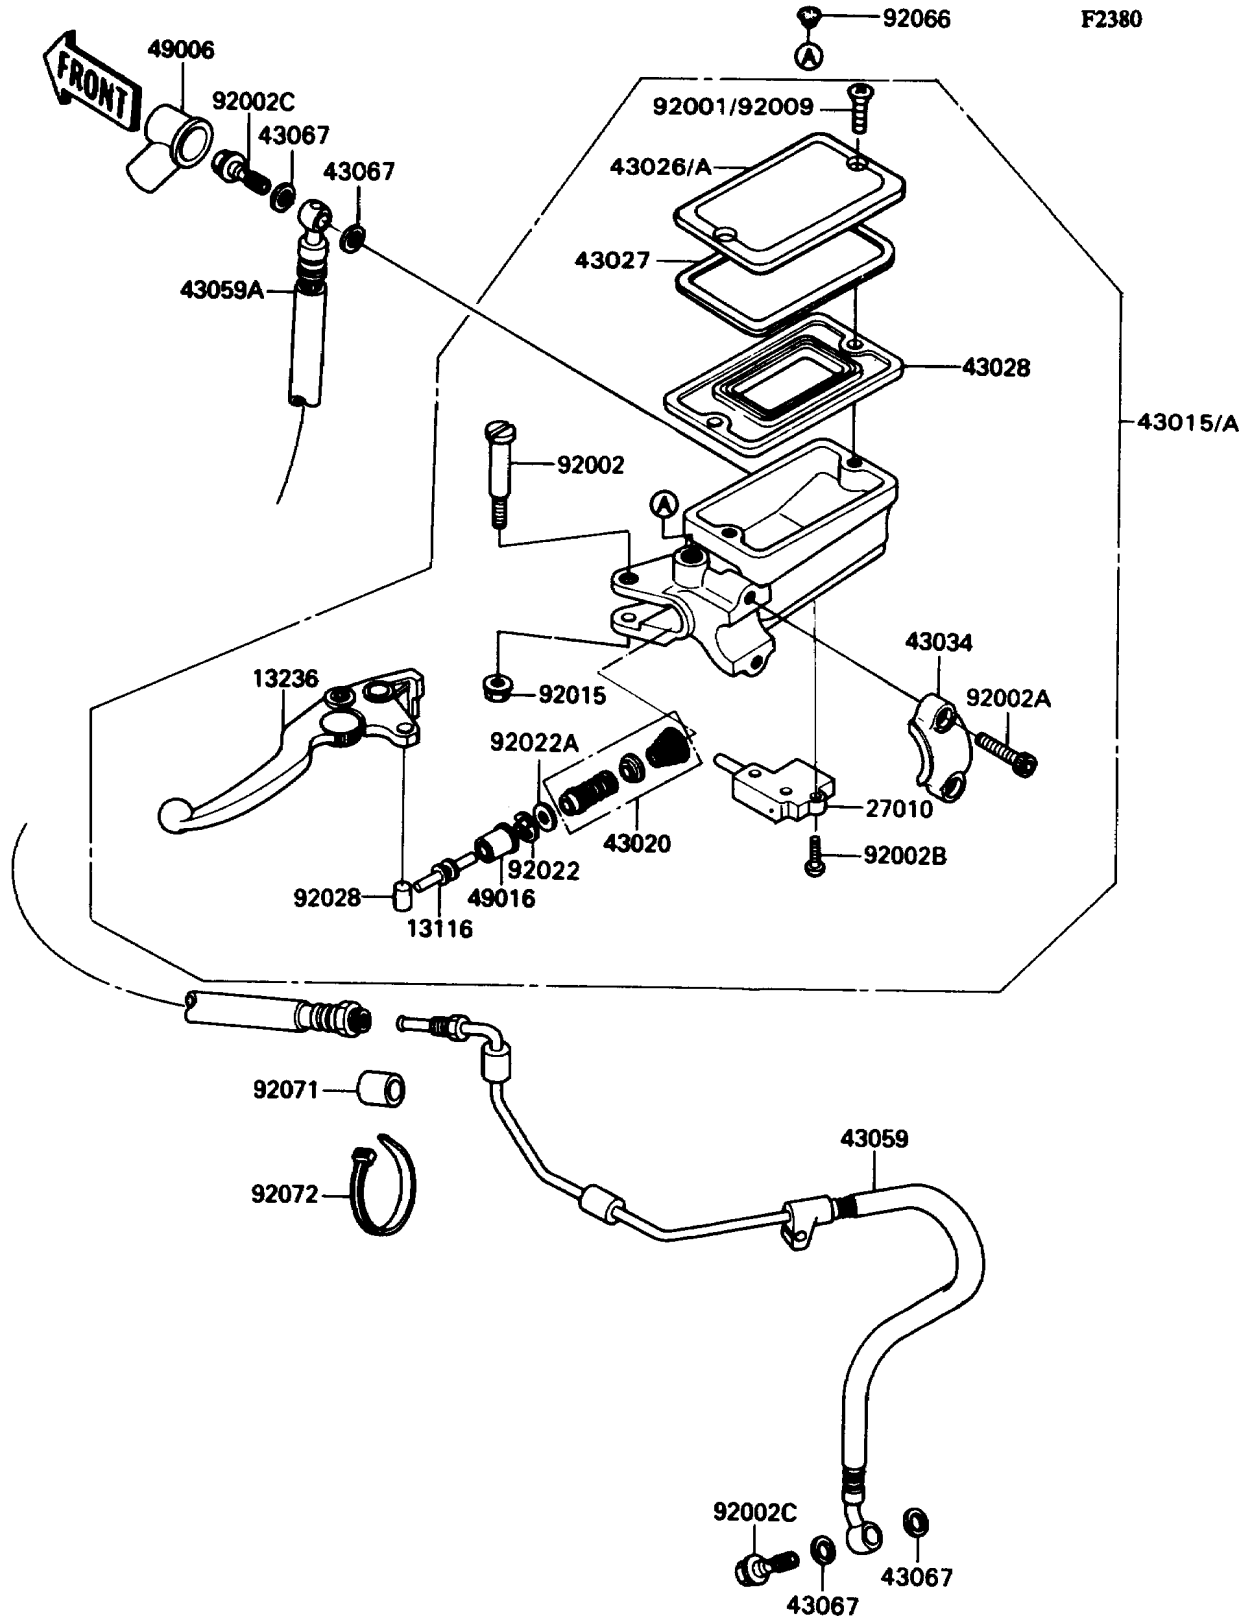

# 1992 Ninja® ZX™ -11 PARTS DIAGRAM

## Clutch Master Cylinder

F2380

# 1992 Ninja® ZX™ -11 PARTS LIST

Clutch Master Cylinder

ITEM NAME	PART NUMBER	QUANTITY
-----------	-------------	----------