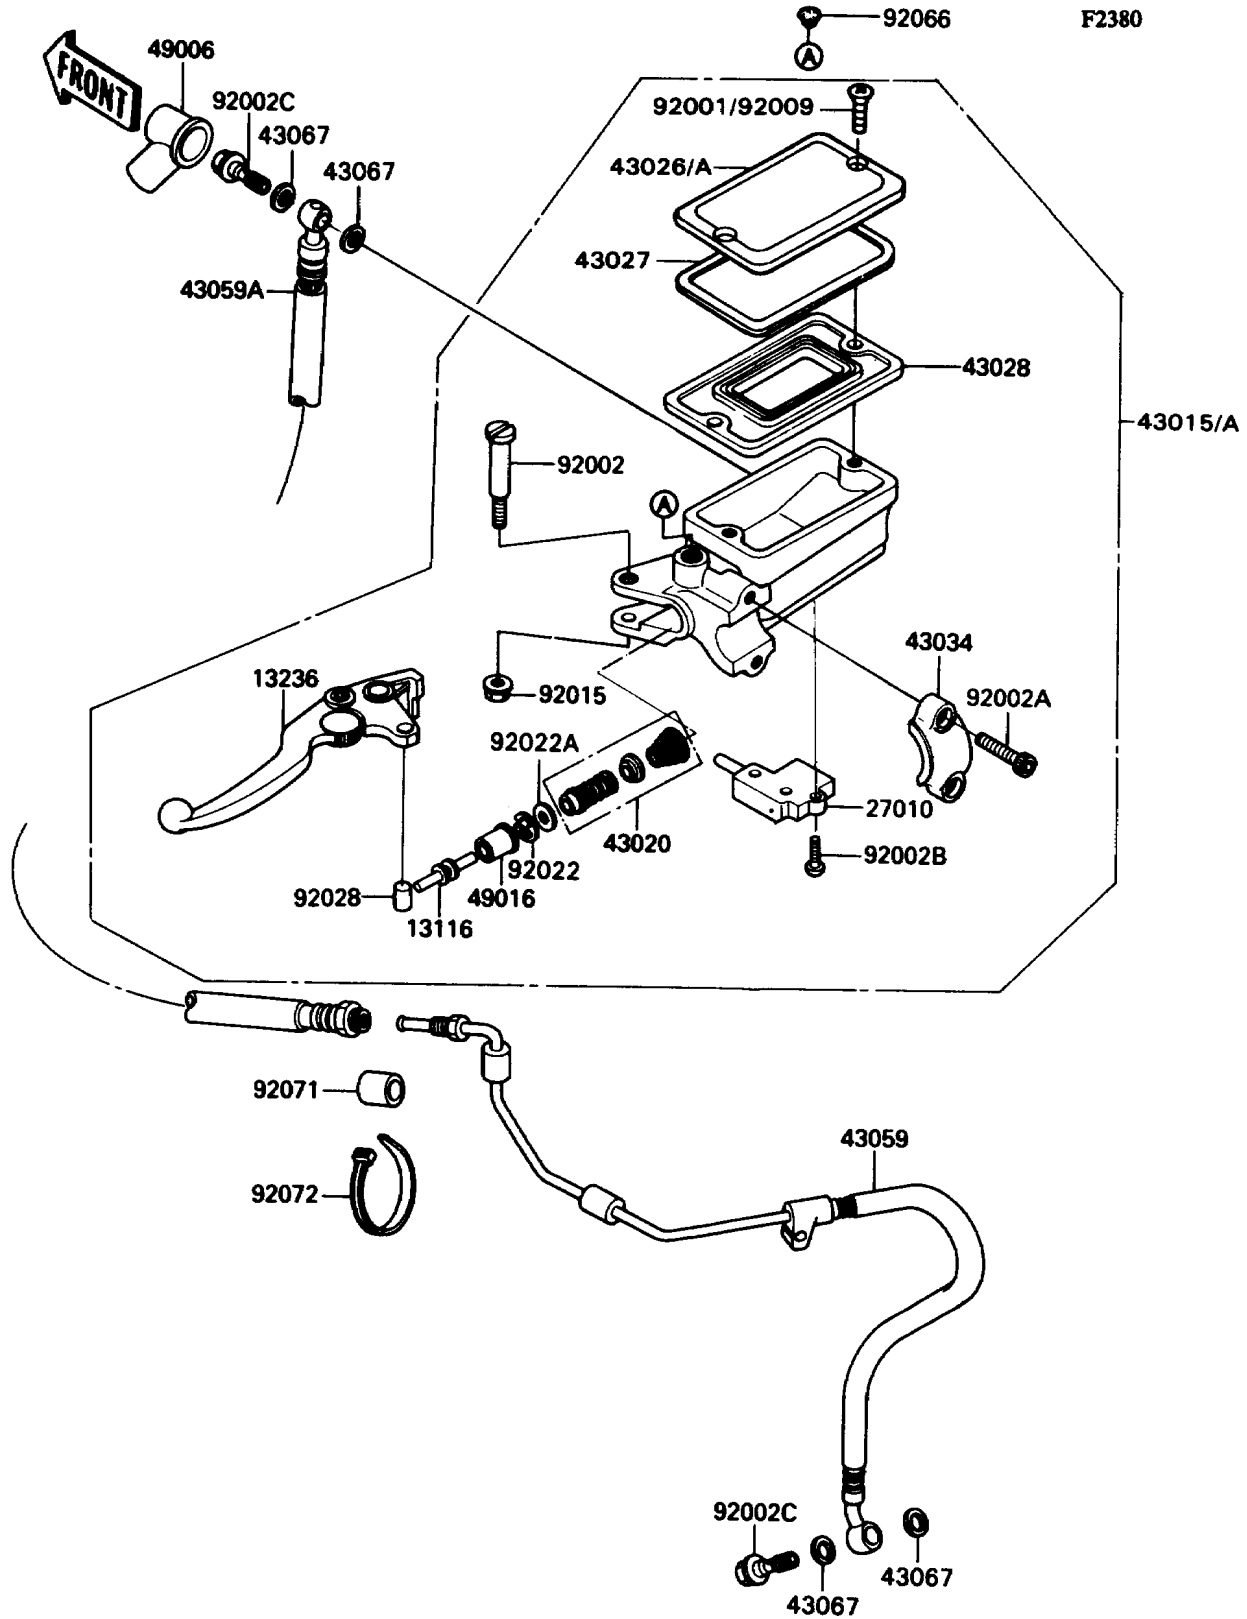

1993 Ninja® ZX™ -11 PARTS DIAGRAM

Clutch Master Cylinder

1993 Ninja® ZX™ -11 PARTS LIST

Clutch Master Cylinder

ITEM NAME	PART NUMBER	QUANTITY
-----------	-------------	----------