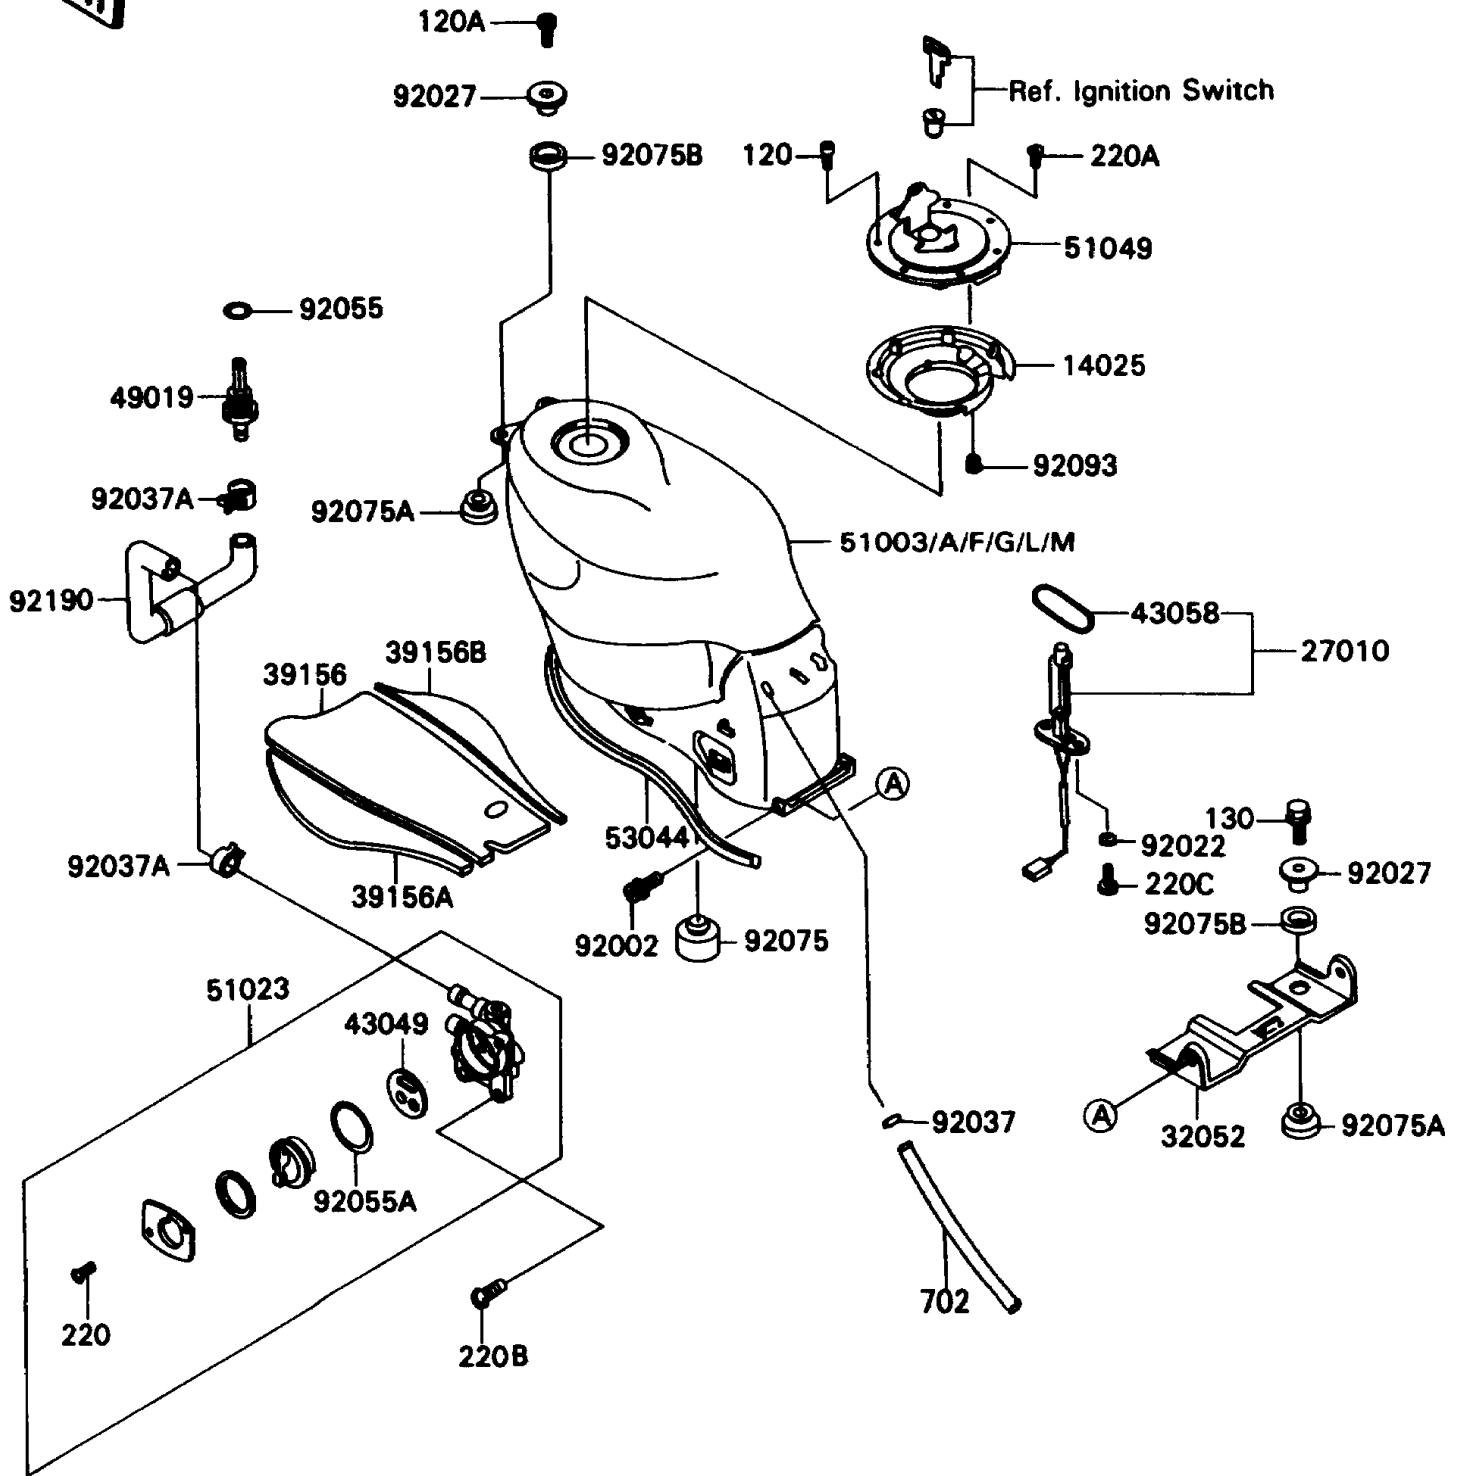

1993 Ninja® ZX™ -11 PARTS DIAGRAM

Fuel Tank

F2410

1993 Ninja® ZX™ -11 PARTS LIST

Fuel Tank

ITEM NAME	PART NUMBER	QUANTITY
COVER,TANK CAP (Ref # 14025)	14025-1913	1
SWITCH,FUEL LEVEL (Ref # 27010)	27010-1287	1
BRACKET-TANK,RR (Ref # 32052)	32052-1296	1
PAD,FUEL TANK,CNT (Ref # 39156)	39156-1189	1
PAD,FUEL TANK,LH (Ref # 39156A)	39156-1190	1
PAD,FUEL TANK,RH (Ref # 39156B)	39156-1191	1
PACKING,TAP VALVE (Ref # 43049)	43049-1066	1
RING,FUEL LEVEL SWITCH (Ref # 43058)	43058-1004	1
FILTER-FUEL (Ref # 49019)	49019-1070	1
TANK-COMP-FUEL,EBONY (Ref # 51003L)	51003-5396-H8	1
TANK-COMP-FUEL,EBONY (Ref # 51003M)	51003-5400-H8	1
TAP-ASSY,FUEL (Ref # 51023)	51023-1169	1
CAP-TANK,FUEL (Ref # 51049)	51049-1091	1
TRIM,FUEL TANK (Ref # 53044)	53044-1236	1
BOLT,SOCKET,6X14 (Ref # 92002)	92002-1175	2
WASHER,5.2X10X1.5 (Ref # 92022)	92022-1023	2
COLLAR,L=13.1 (Ref # 92027)	92027-251	4
CLAMP,TUBE (Ref # 92037)	92037-010	1
CLAMP (Ref # 92037A)	92037-1181	2
RING-O,11.5X1.5 (Ref # 92055)	92055-1387	1
RING-O,TAP LEVER (Ref # 92055A)	92055-1419	1
DAMPER (Ref # 92075)	92075-015	2
DAMPER,MALE (Ref # 92075A)	92075-174	4
DAMPER,FEMALE (Ref # 92075B)	92075-175	4
SEAL,FUEL TANK CAP (Ref # 92093)	92093-1030	1
TUBE,FUEL (Ref # 92190)	92190-1117	1
BOLT-SOCKET (Ref # 120)	120S0512	7
BOLT-SOCKET,6X20 (Ref # 120A)	120S0620	2
BOLT-FLANGED (Ref # 130)	130J0620	2

1993 Ninja® ZX™ -11 PARTS LIST

Fuel Tank

ITEM NAME	PART NUMBER	QUANTITY
SCREW-PAN-CROS (Ref # 220)	220B0308	2
SCREW-PAN-CROS (Ref # 220A)	220C0508	1
SCREW-PAN-CROS (Ref # 220B)	220D0616	2
SCREW-PAN-CROS (Ref # 220C)	220X0514	2
TUBE-RUBBER,7X10X400 (Ref # 702)	702A07400	1