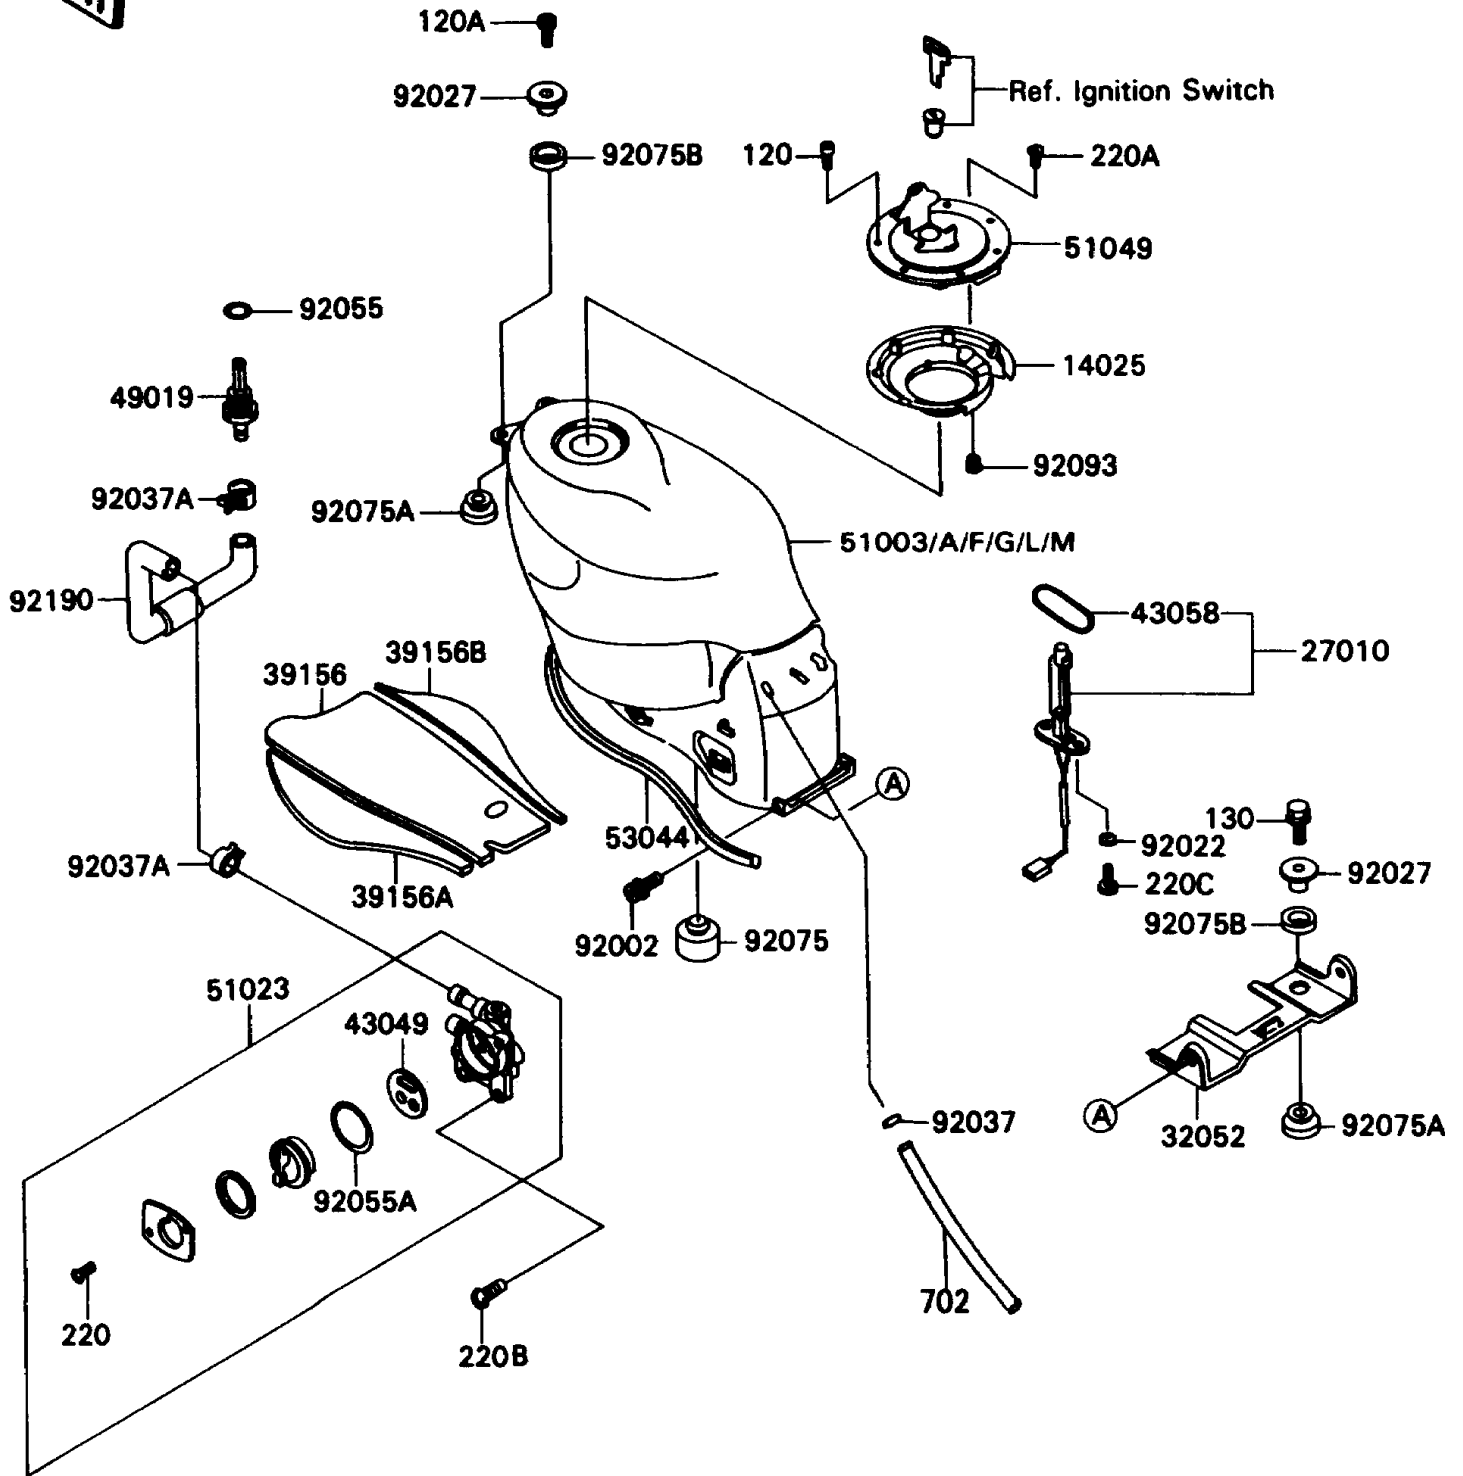

1993 Ninja® ZX™ -11 PARTS DIAGRAM

Fuel Tank

F2410

1993 Ninja® ZX™ -11 PARTS LIST

Fuel Tank

ITEM NAME	PART NUMBER	QUANTITY
-----------	-------------	----------