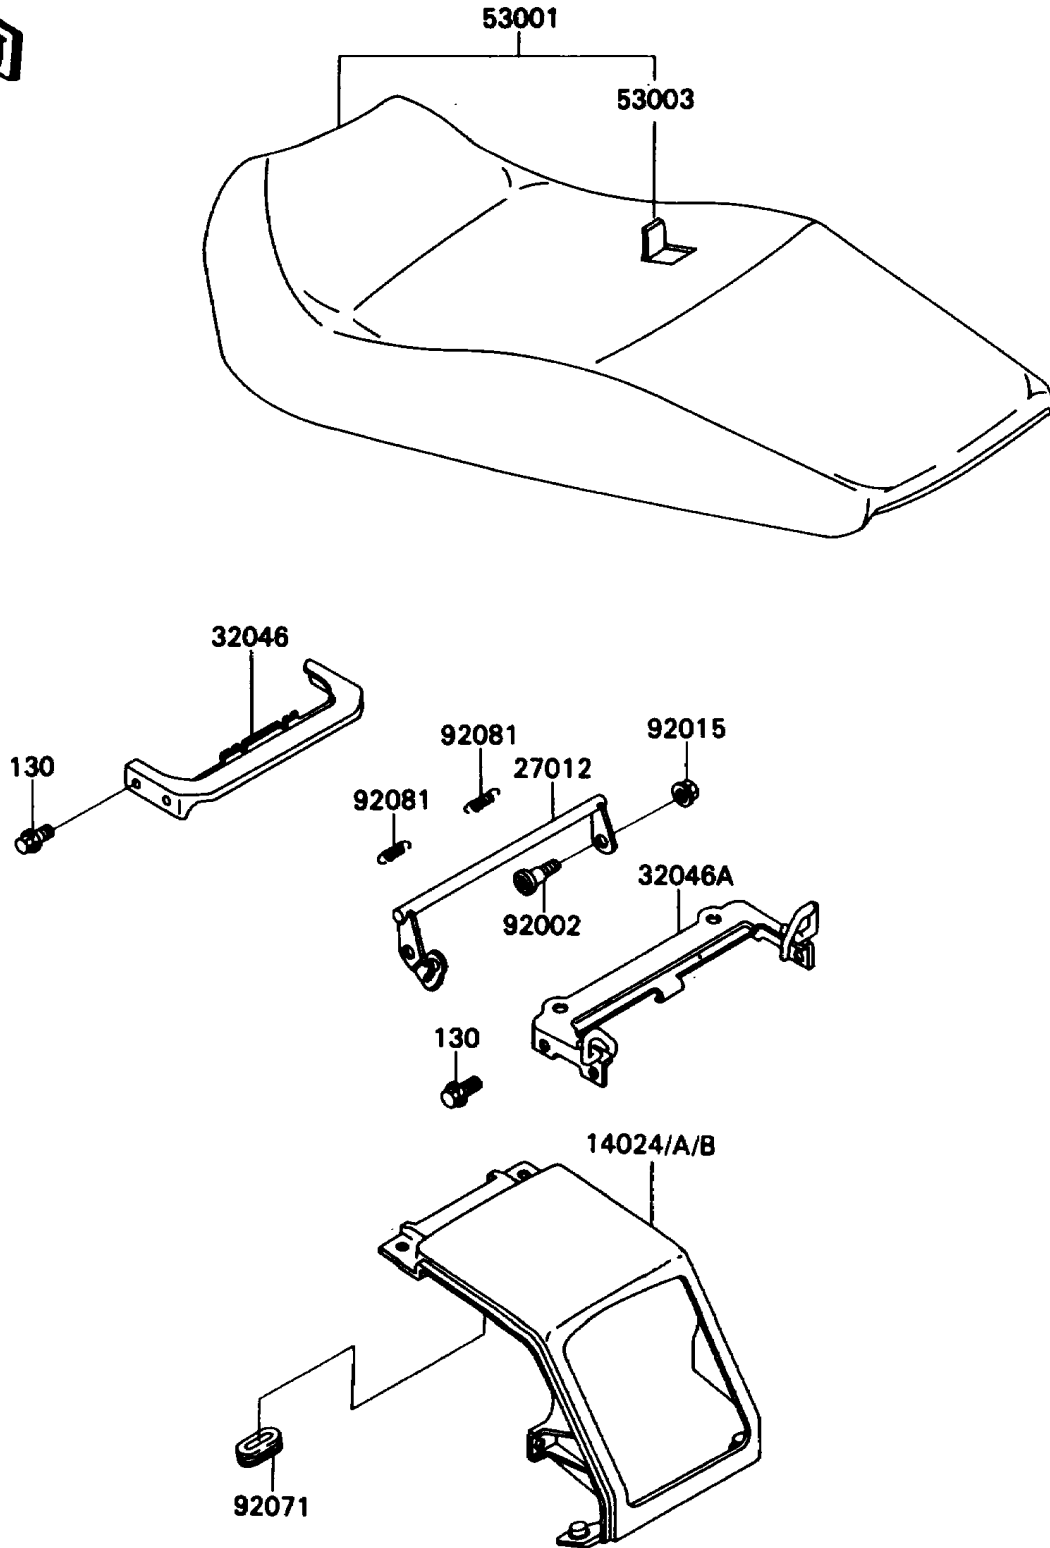

# 1992 Ninja<sup>®</sup> ZX<sup>™</sup>-11 PARTS DIAGRAM

Seat

F2510

## 1992 Ninja® ZX™ -11 PARTS LIST

### Seat

ITEM NAME	PART NUMBER	QUANTITY
COVER,TAIL,EBONY (Ref # 14024)	14024-1867-H8	1
HOOK,SEAT (Ref # 27012)	27012-1422	1
BRACKET-SEAT,FR (Ref # 32046)	32046-1342	1
BRACKET-SEAT,RR (Ref # 32046A)	32046-1344	1
SEAT-ASSY,DUAL,BLACK (Ref # 53001)	53001-1596-MA	1
LEATHER,SEAT,BLACK (Ref # 53003)	53003-1231-MA	1
BOLT,SOCKET,6MM (Ref # 92002)	92002-1616	2
NUT,FLANGED,6MM (Ref # 92015)	92015-1078	1
GROMMET (Ref # 92071)	92071-1002	1
SPRING,HOOK RETURN (Ref # 92081)	92081-1580	2
BOLT-FLANGED,6X14,BLACK (Ref # 130)	130J0614	8