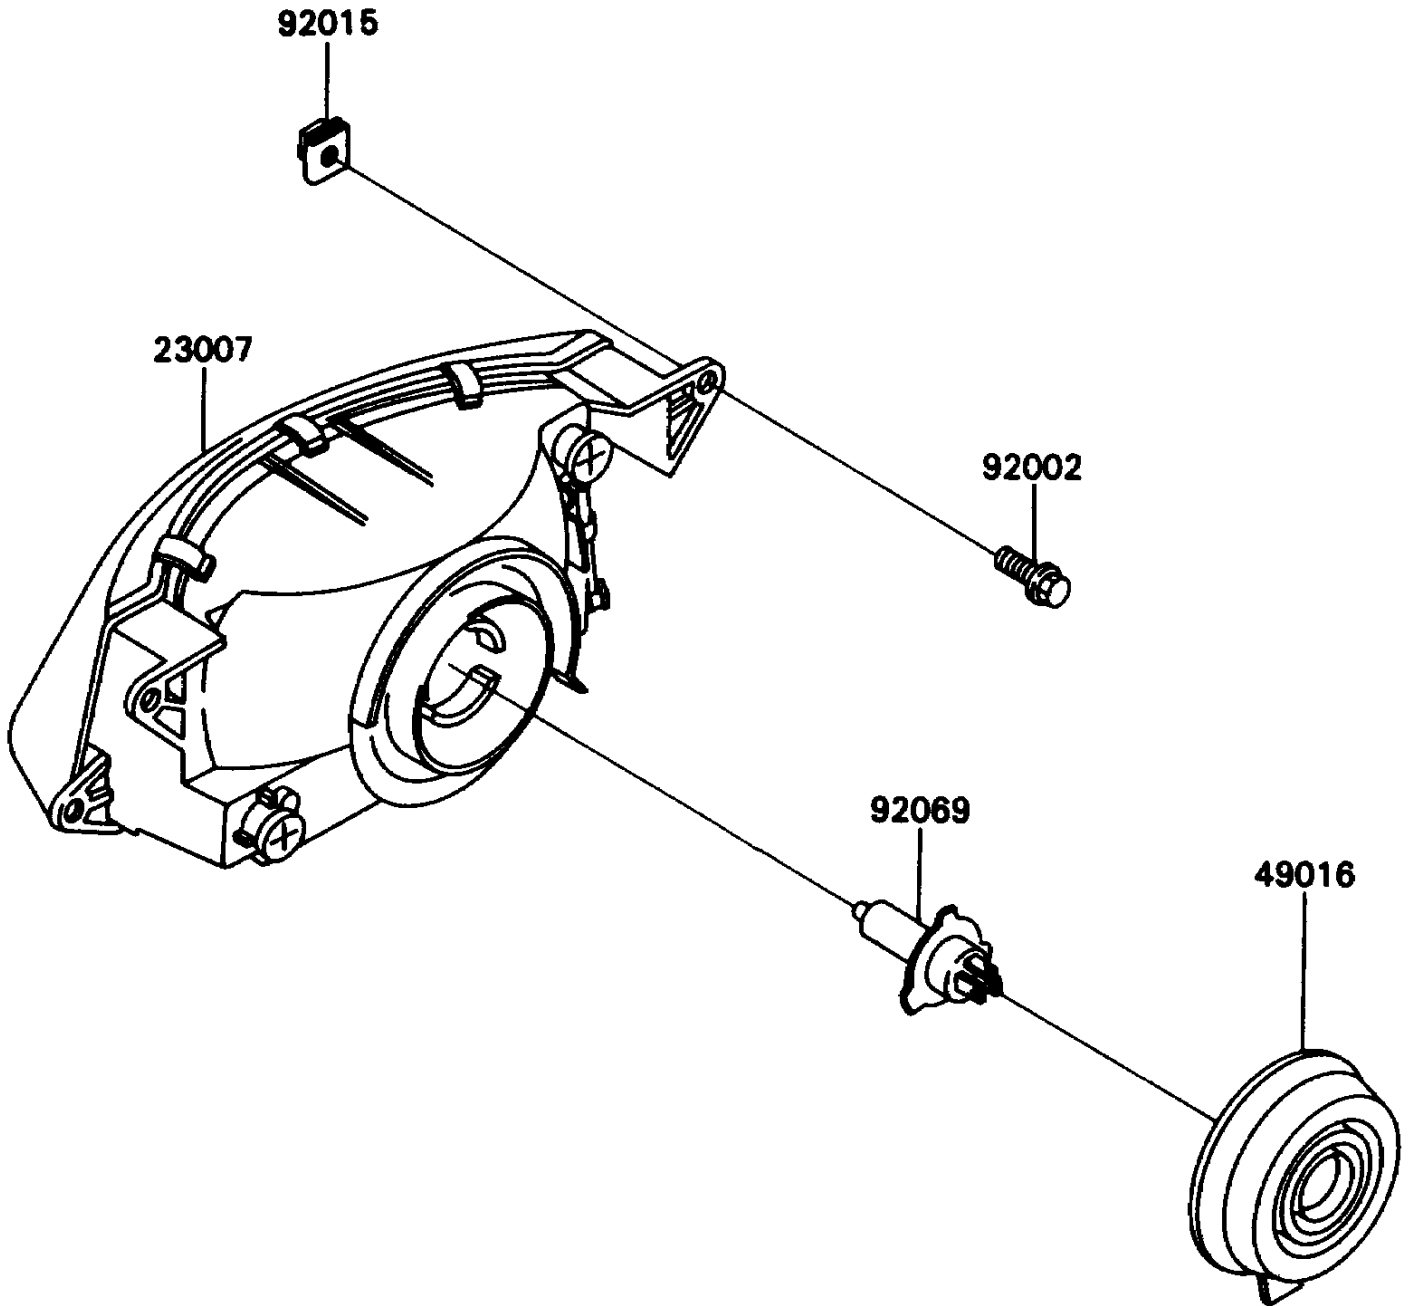

1992 Ninja® ZX™ -11 PARTS DIAGRAM

Head Lamp

F2710

1992 Ninja® ZX™ -11 PARTS LIST

Head Lamp

ITEM NAME	PART NUMBER	QUANTITY
LENS-COMP,HEAD LAMP (Ref # 23007)	23007-1227	1
COVER-SEAL,HEAD LAMP SOCKET (Ref # 49016)	49016-1137	1
BOLT,6X22 (Ref # 92002)	92002-1262	4
NUT,6MM (Ref # 92015)	92015-1094	4
BULB,12V 60/55W,H4 (Ref # 92069)	92069-1002	1