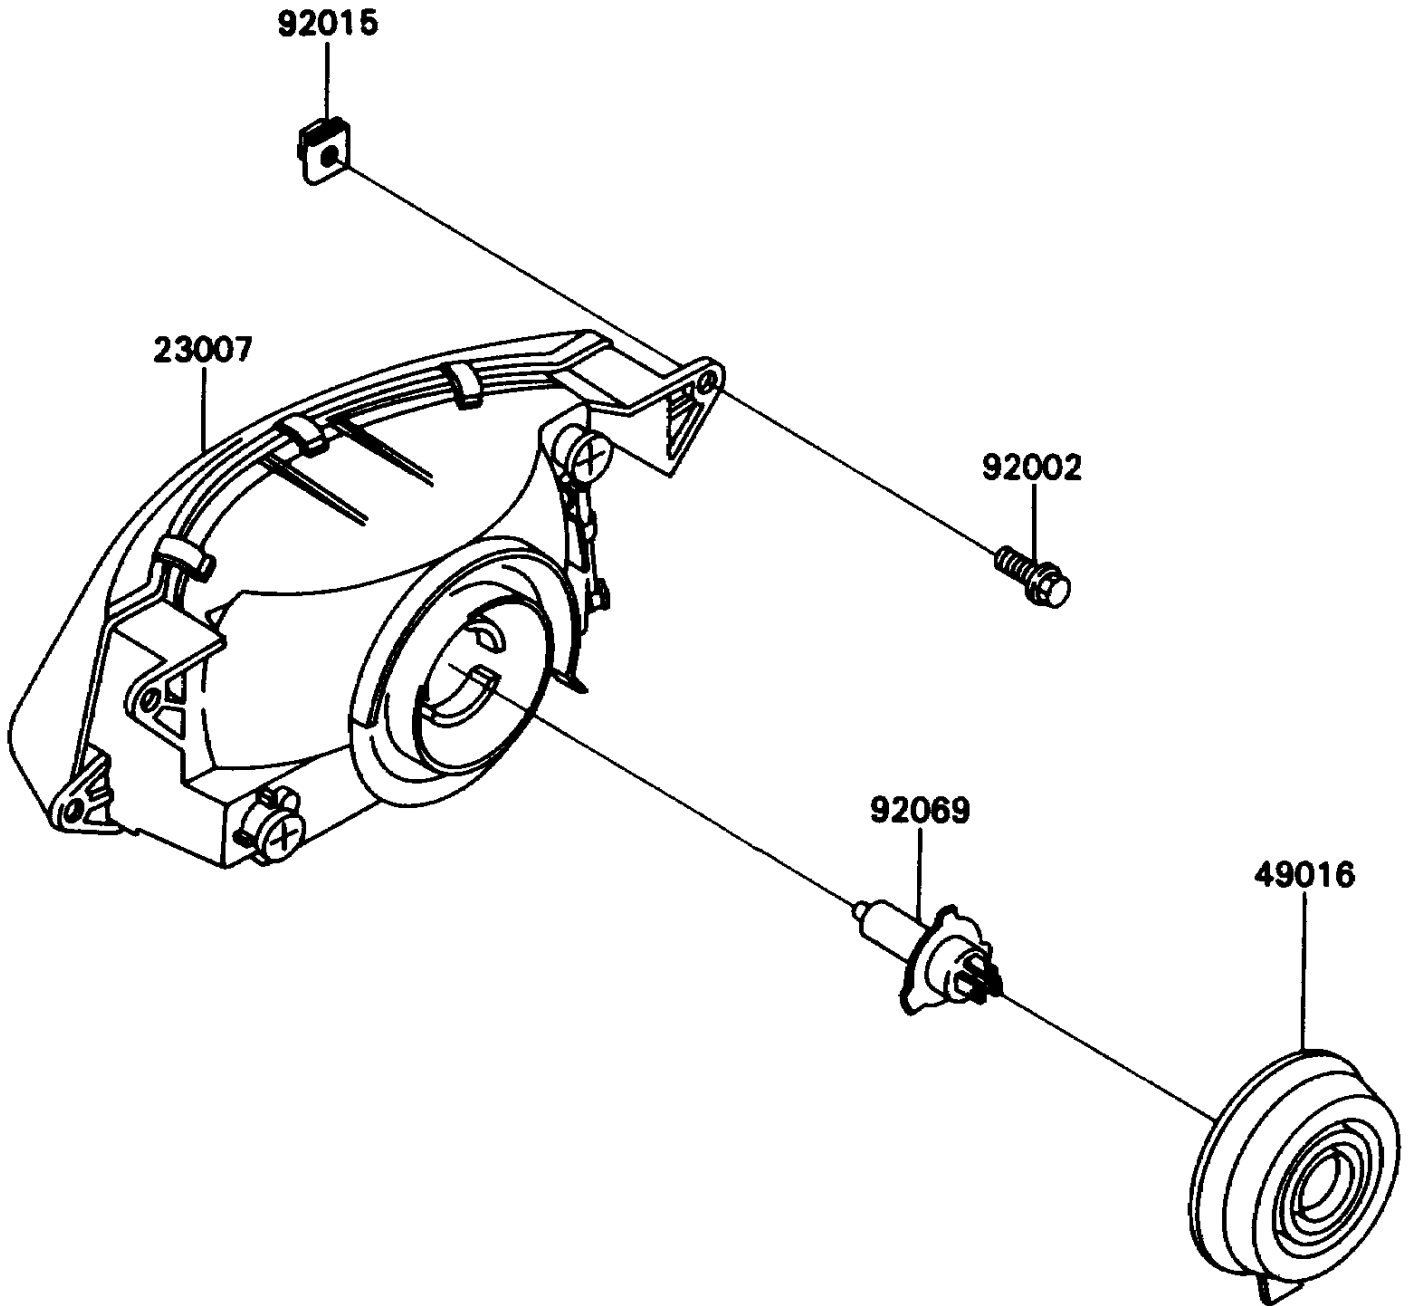

1992 Ninja[®] ZX[™]-11 PARTS DIAGRAM

Head Lamp

F2710

1992 Ninja® ZX™ -11 PARTS LIST

Head Lamp

ITEM NAME	PART NUMBER	QUANTITY
LENS-COMP,HEAD LAMP (Ref # 23007)	23007-1227	1
COVER-SEAL,HEAD LAMP SOCKET (Ref # 49016)	49016-1137	1
BOLT,6X22 (Ref # 92002)	92002-1262	4
NUT,6MM (Ref # 92015)	92015-1094	4
BULB,12V 60/55W,H4 (Ref # 92069)	92069-1002	1