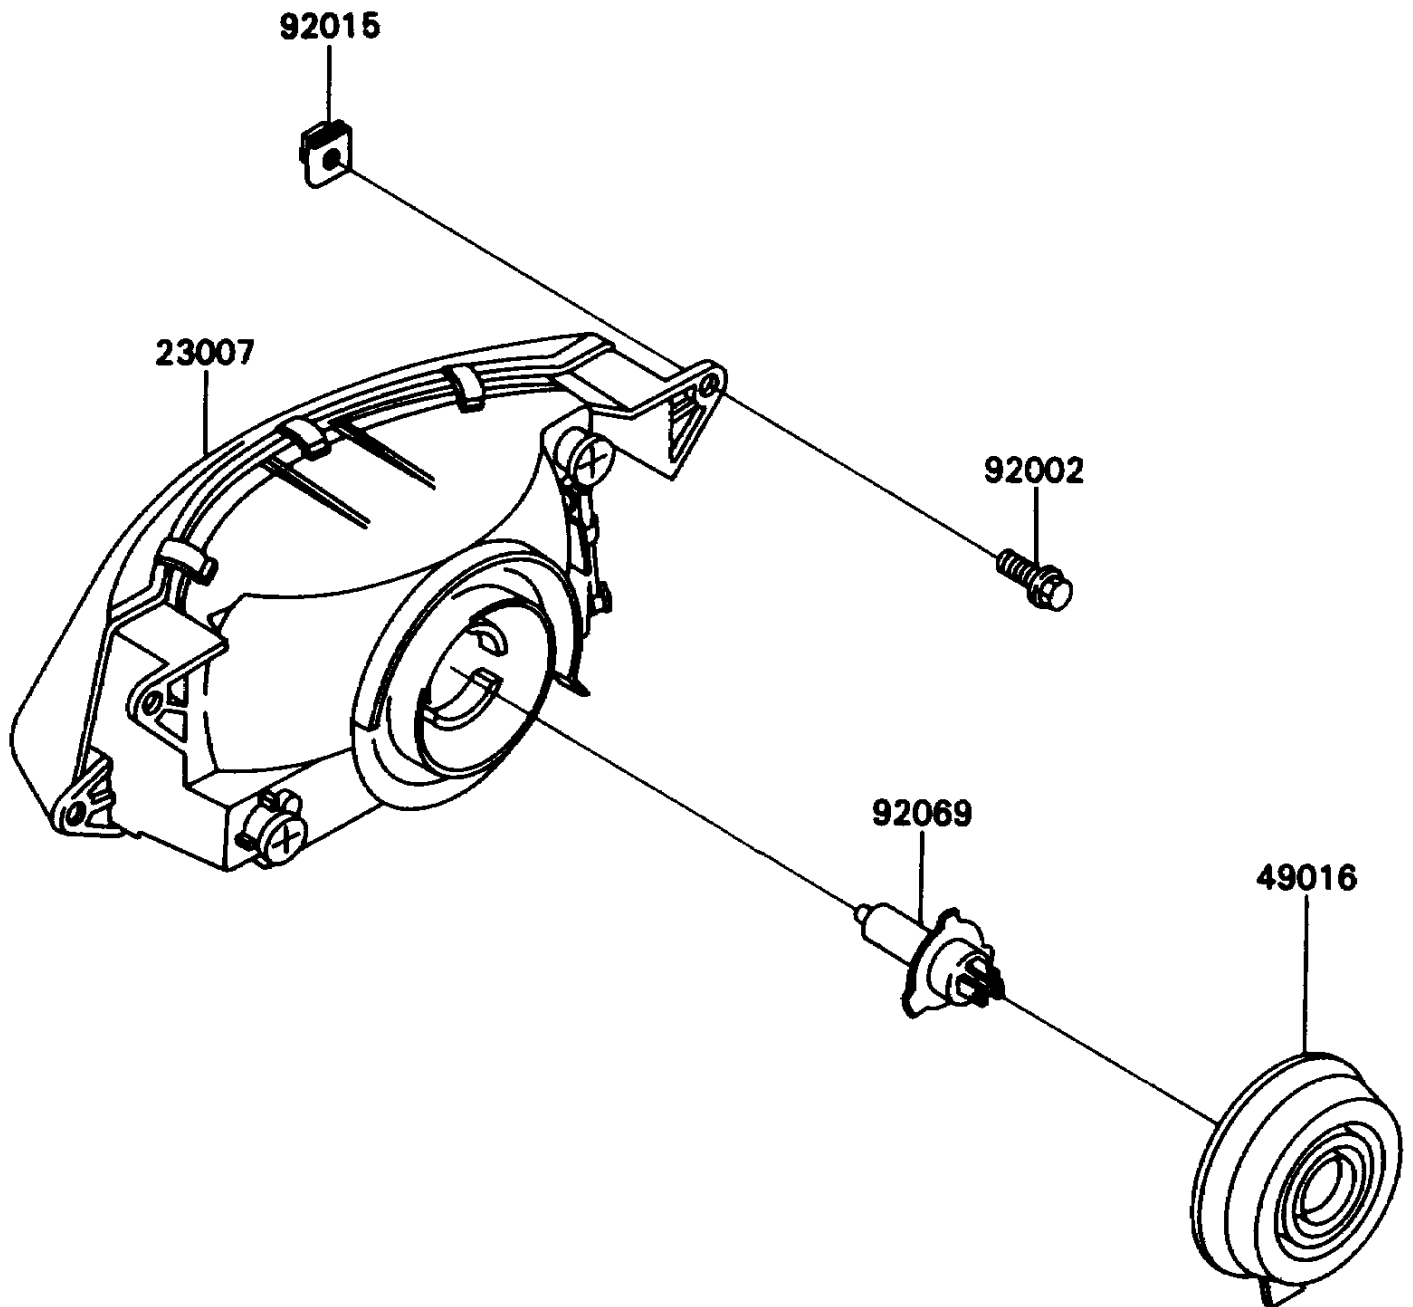

# 1991 Ninja® ZX™-11 PARTS DIAGRAM

Head Lamp

F2710

# 1991 Ninja® ZX™ -11 PARTS LIST

Head Lamp

ITEM NAME	PART NUMBER	QUANTITY
-----------	-------------	----------