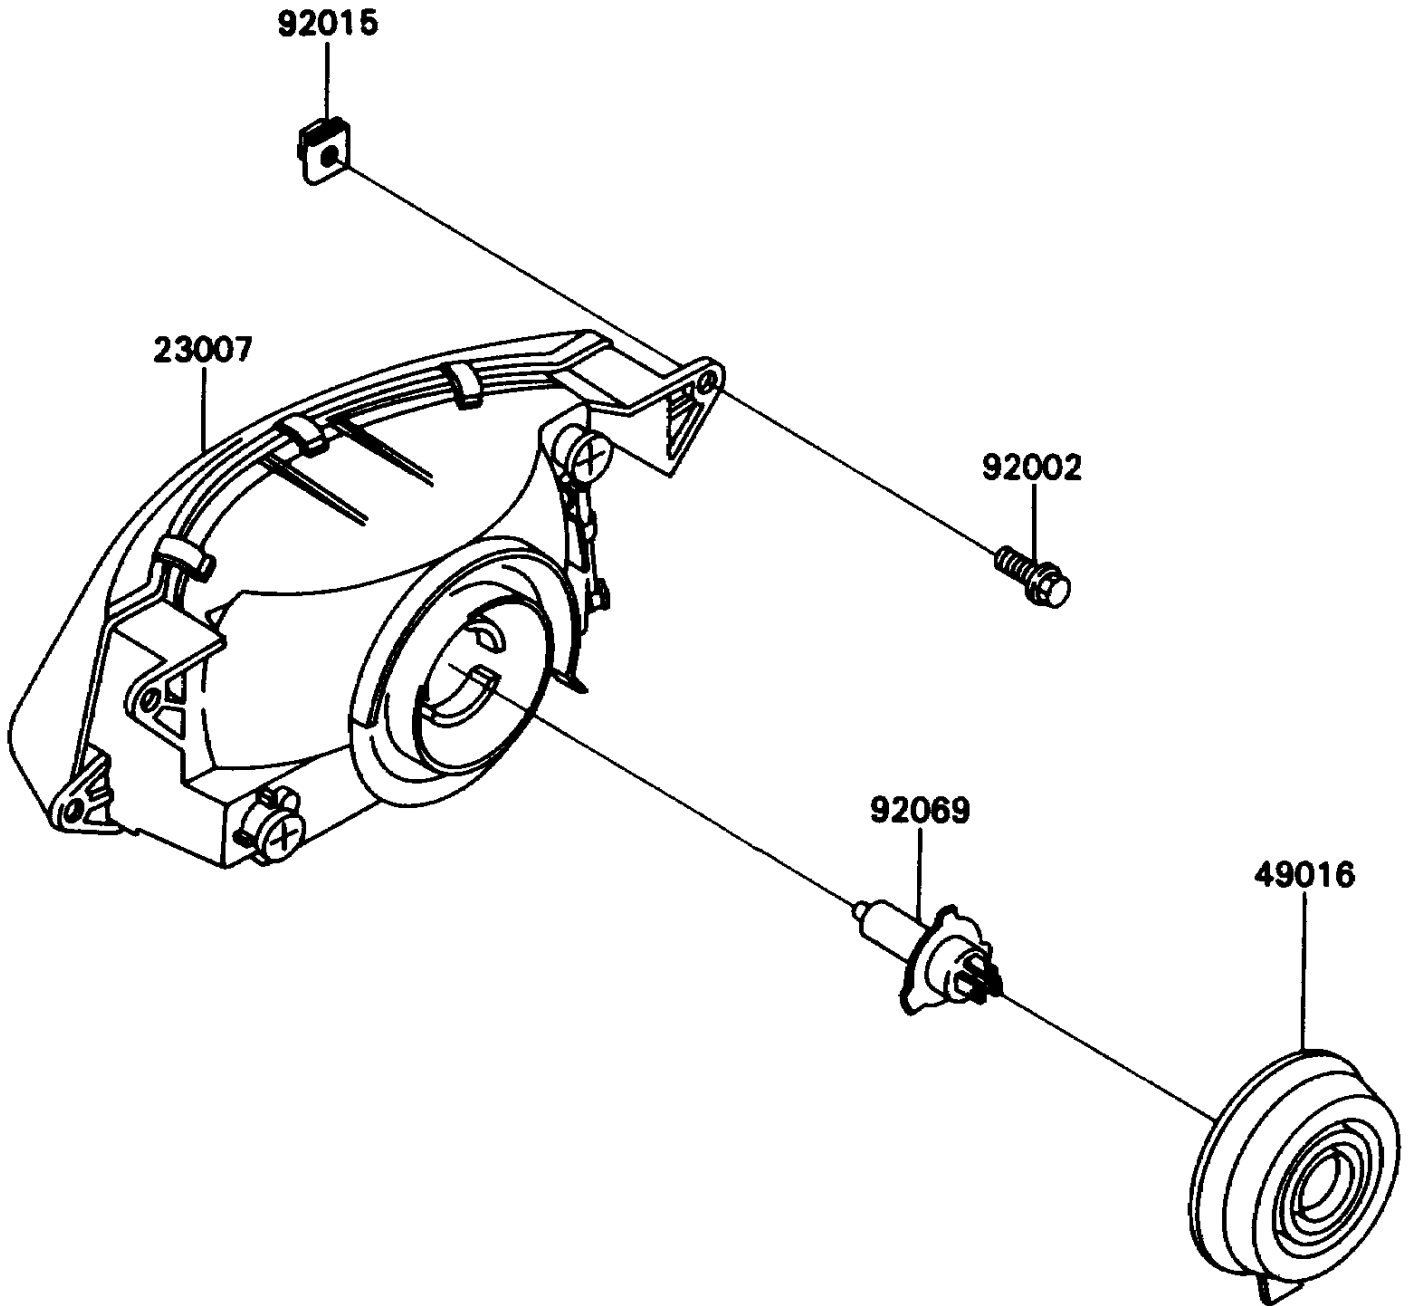

1993 Ninja® ZX™ -11 PARTS DIAGRAM

Head Lamp

F2710

1993 Ninja® ZX™ -11 PARTS LIST

Head Lamp

ITEM NAME	PART NUMBER	QUANTITY
LENS-COMP,HEAD LAMP (Ref # 23007)	23007-1227	1
COVER-SEAL,HEAD LAMP SOCKET (Ref # 49016)	49016-1137	1
BOLT,6X22 (Ref # 92002)	92002-1262	4
NUT,6MM (Ref # 92015)	92015-1094	4
BULB,12V 60/55W,H4 (Ref # 92069)	92069-1002	1