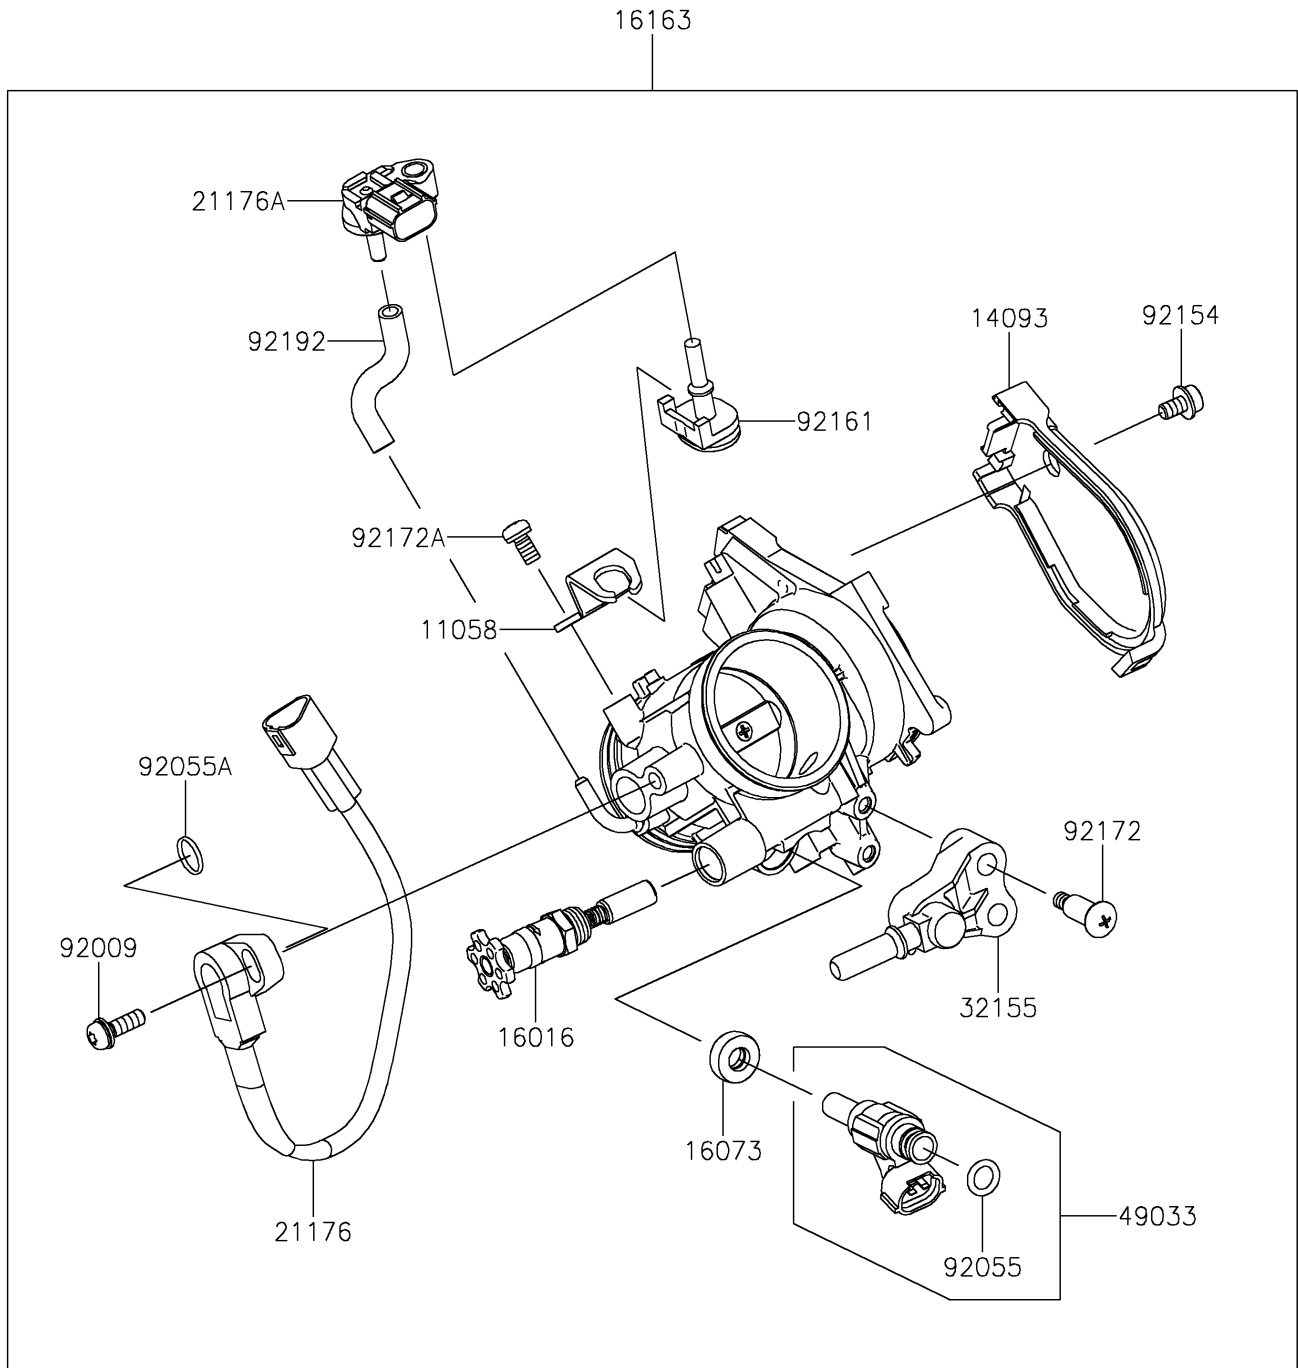

2025 KX450 PARTS DIAGRAM

Throttle

E1510

2025 KX450 PARTS LIST

Throttle

ITEM NAME	PART NUMBER	QUANTITY
BRACKET,SENSOR (Ref # 11058)	11058-2077	1
COVER,THROTTLE DUST (Ref # 14093)	14093-0431	1
PLUNGER (Ref # 16016)	16016-0027	1
INSULATOR (Ref # 16073)	16073-0129	1
THROTTLE-ASSY (Ref # 16163)	16163-1308	1
SENSOR,THROTTLE POSITION (Ref # 21176)	21176-0840	1
SENSOR,PRESSURE (Ref # 21176A)	21176-0906	1
PIPE,FUEL (Ref # 32155)	32155-4104	1
NOZZLE-INJECTION (Ref # 49033)	49033-0040	1
SCREW,THROTTLE SENSOR (Ref # 92009)	92009-1981	1
RING-O,INJECTION NOZZLE (Ref # 92055)	92055-0937	1
RING-O (Ref # 92055A)	92055-1671	1
BOLT (Ref # 92154)	92154-0133	1
DAMPER (Ref # 92161)	92161-0673	1
SCREW,PIPE INJECTION (Ref # 92172)	92172-0064	2
SCREW (Ref # 92172A)	92172-0393	1
TUBE (Ref # 92192)	92192-2788	1