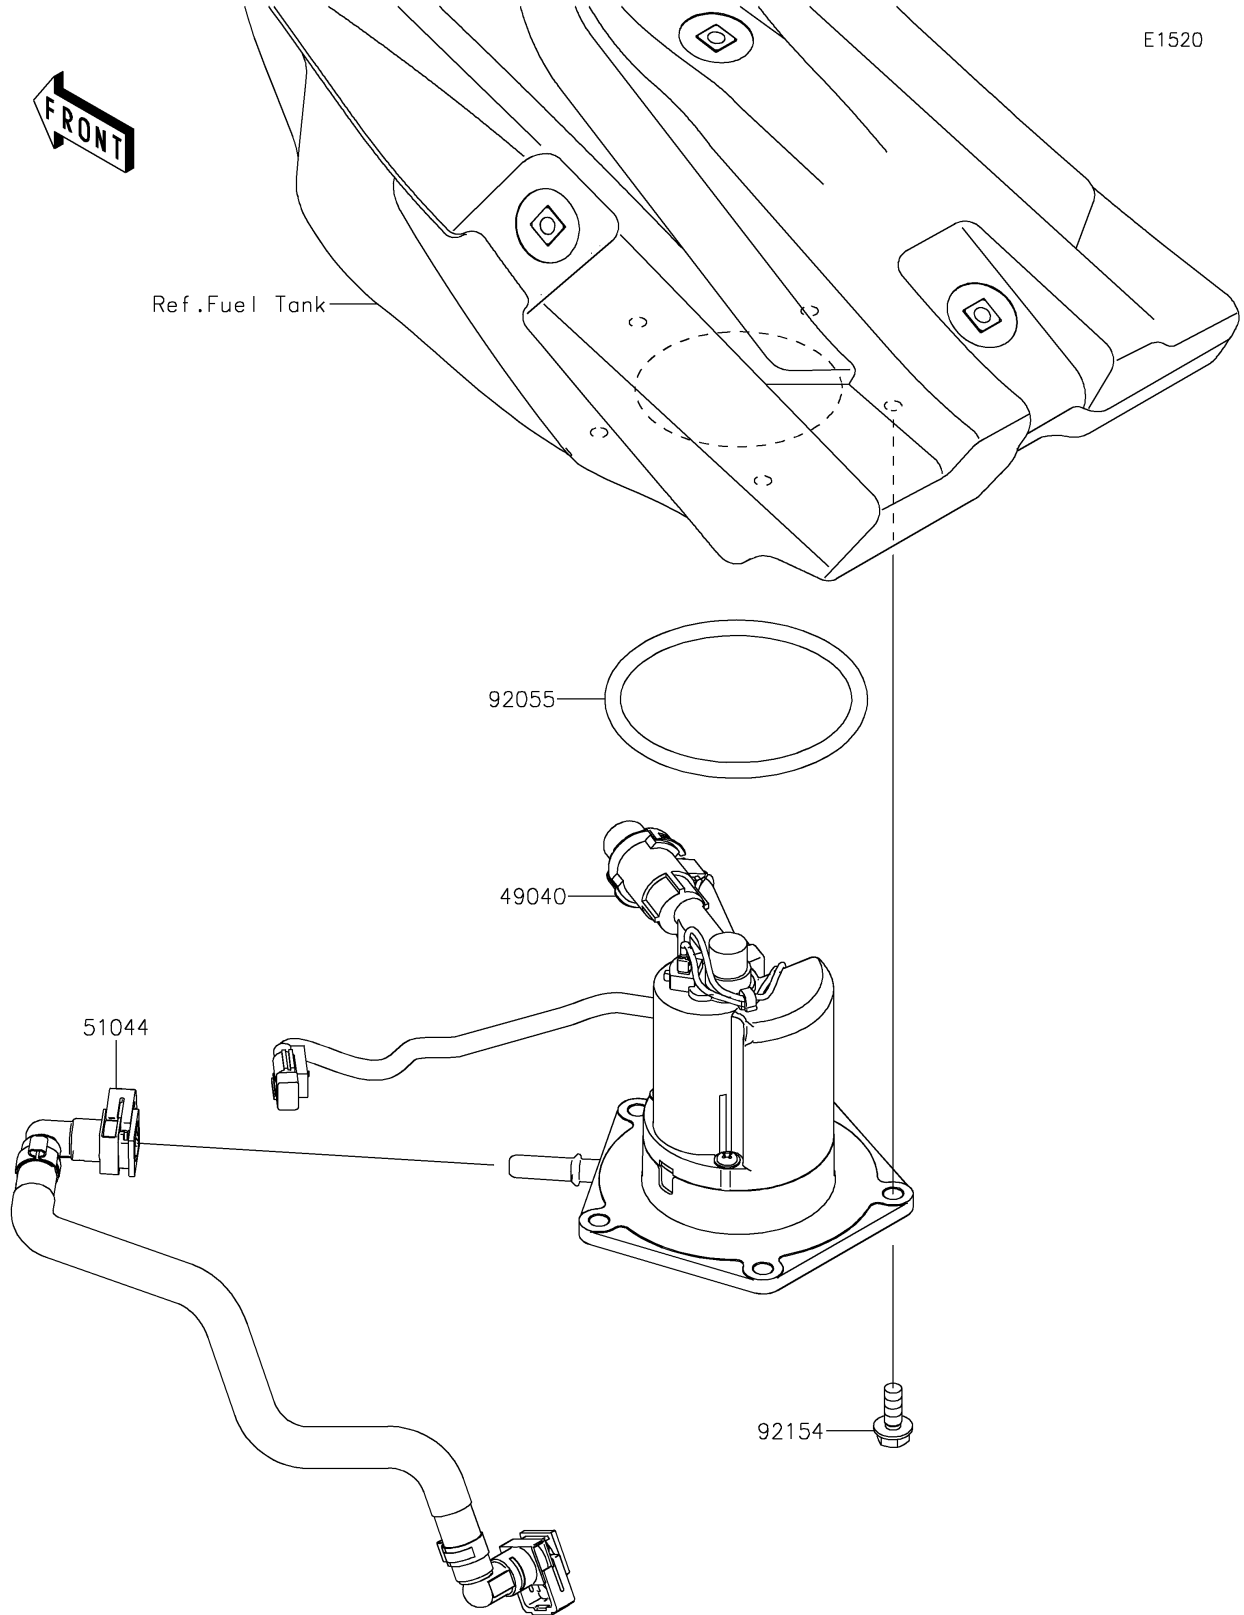

2025 KX450 PARTS DIAGRAM

Fuel Pump

2025 KX450 PARTS LIST

Fuel Pump

ITEM NAME	PART NUMBER	QUANTITY
PUMP-FUEL (Ref # 49040)	49040-0839	1
TUBE-ASSY (Ref # 51044)	51044-1253	1
RING-O (Ref # 92055)	92055-0899	1
BOLT,FLANGED,6X16 (Ref # 92154)	92154-0899	5