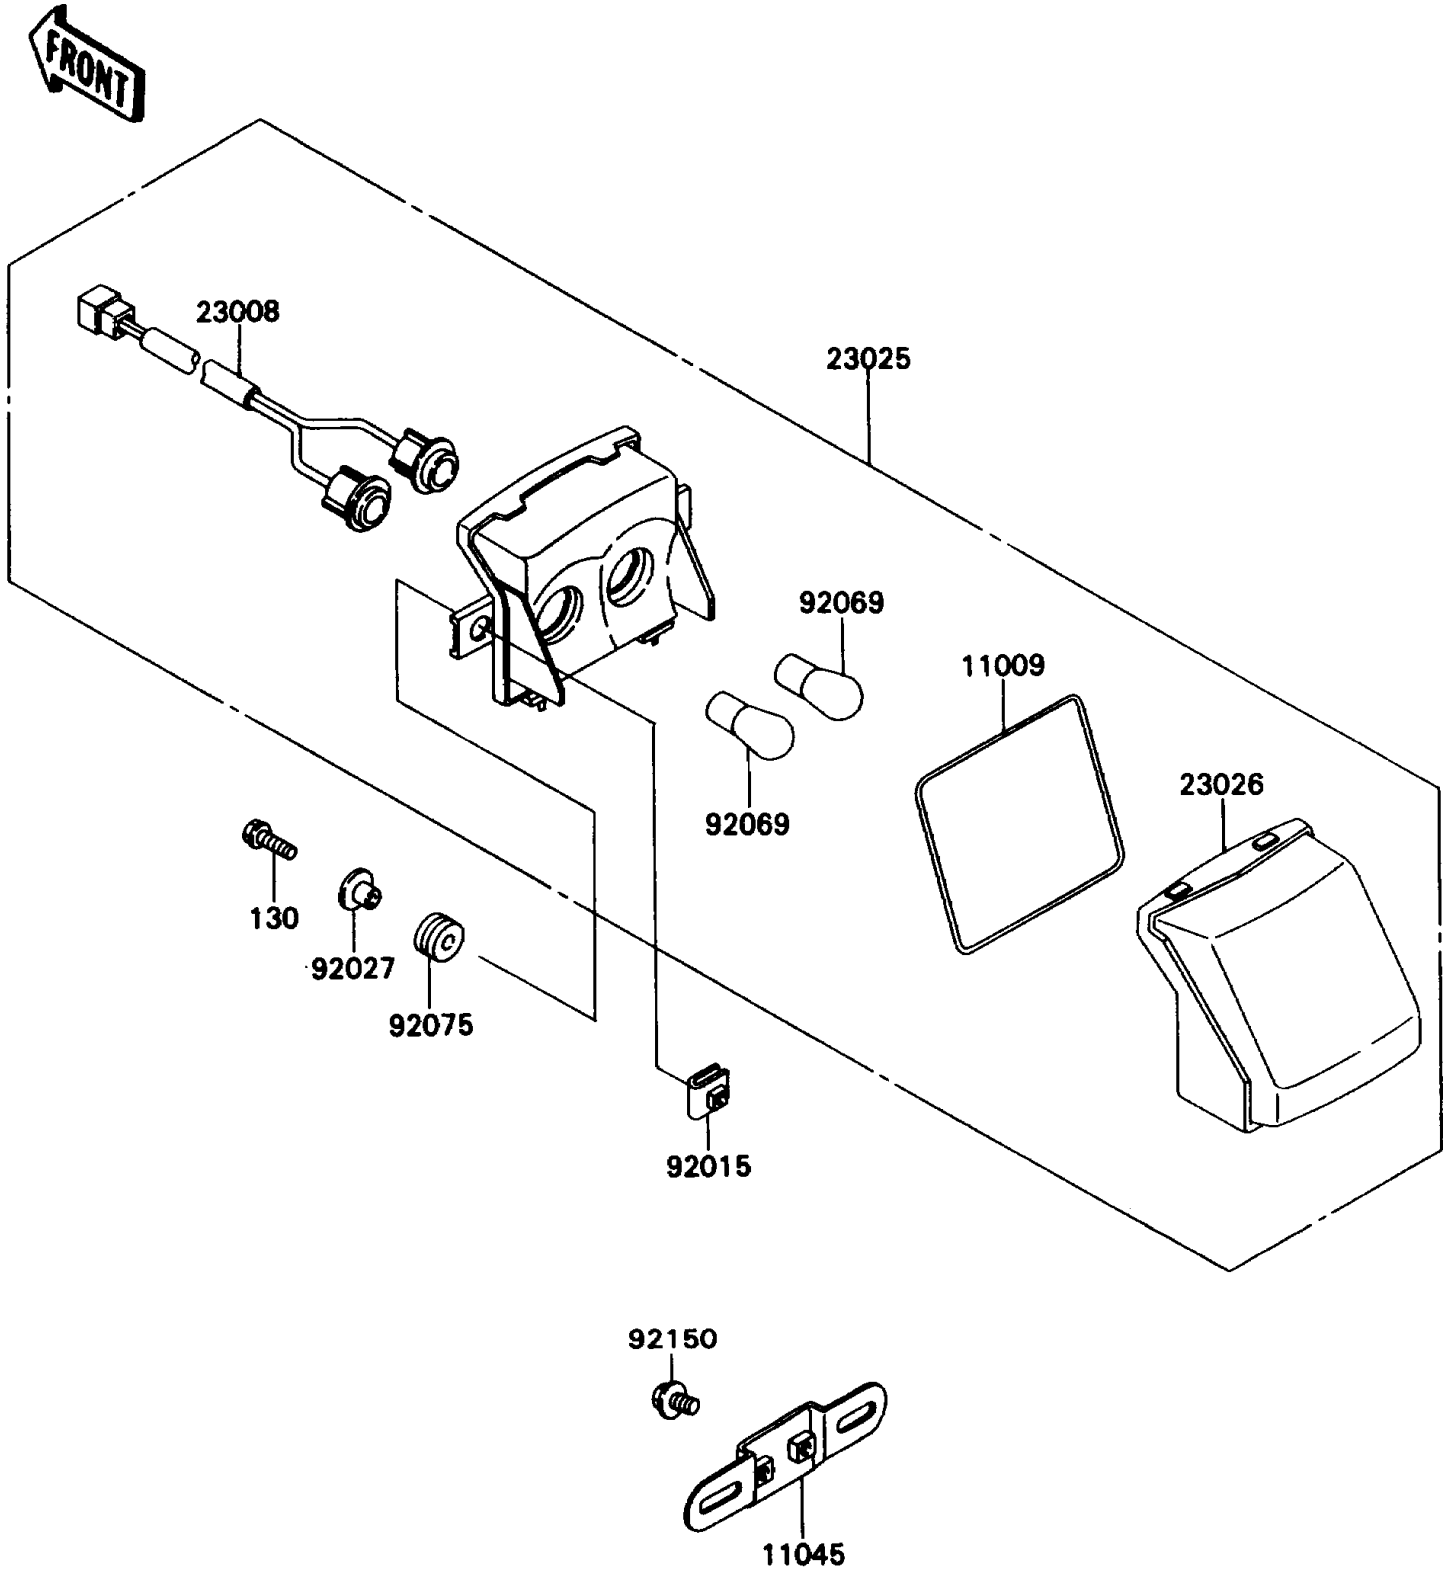

1993 Ninja® ZX™ -11 PARTS DIAGRAM

Tail Lamp

F2720

1993 Ninja® ZX™ -11 PARTS LIST

Tail Lamp

ITEM NAME	PART NUMBER	QUANTITY
-----------	-------------	----------