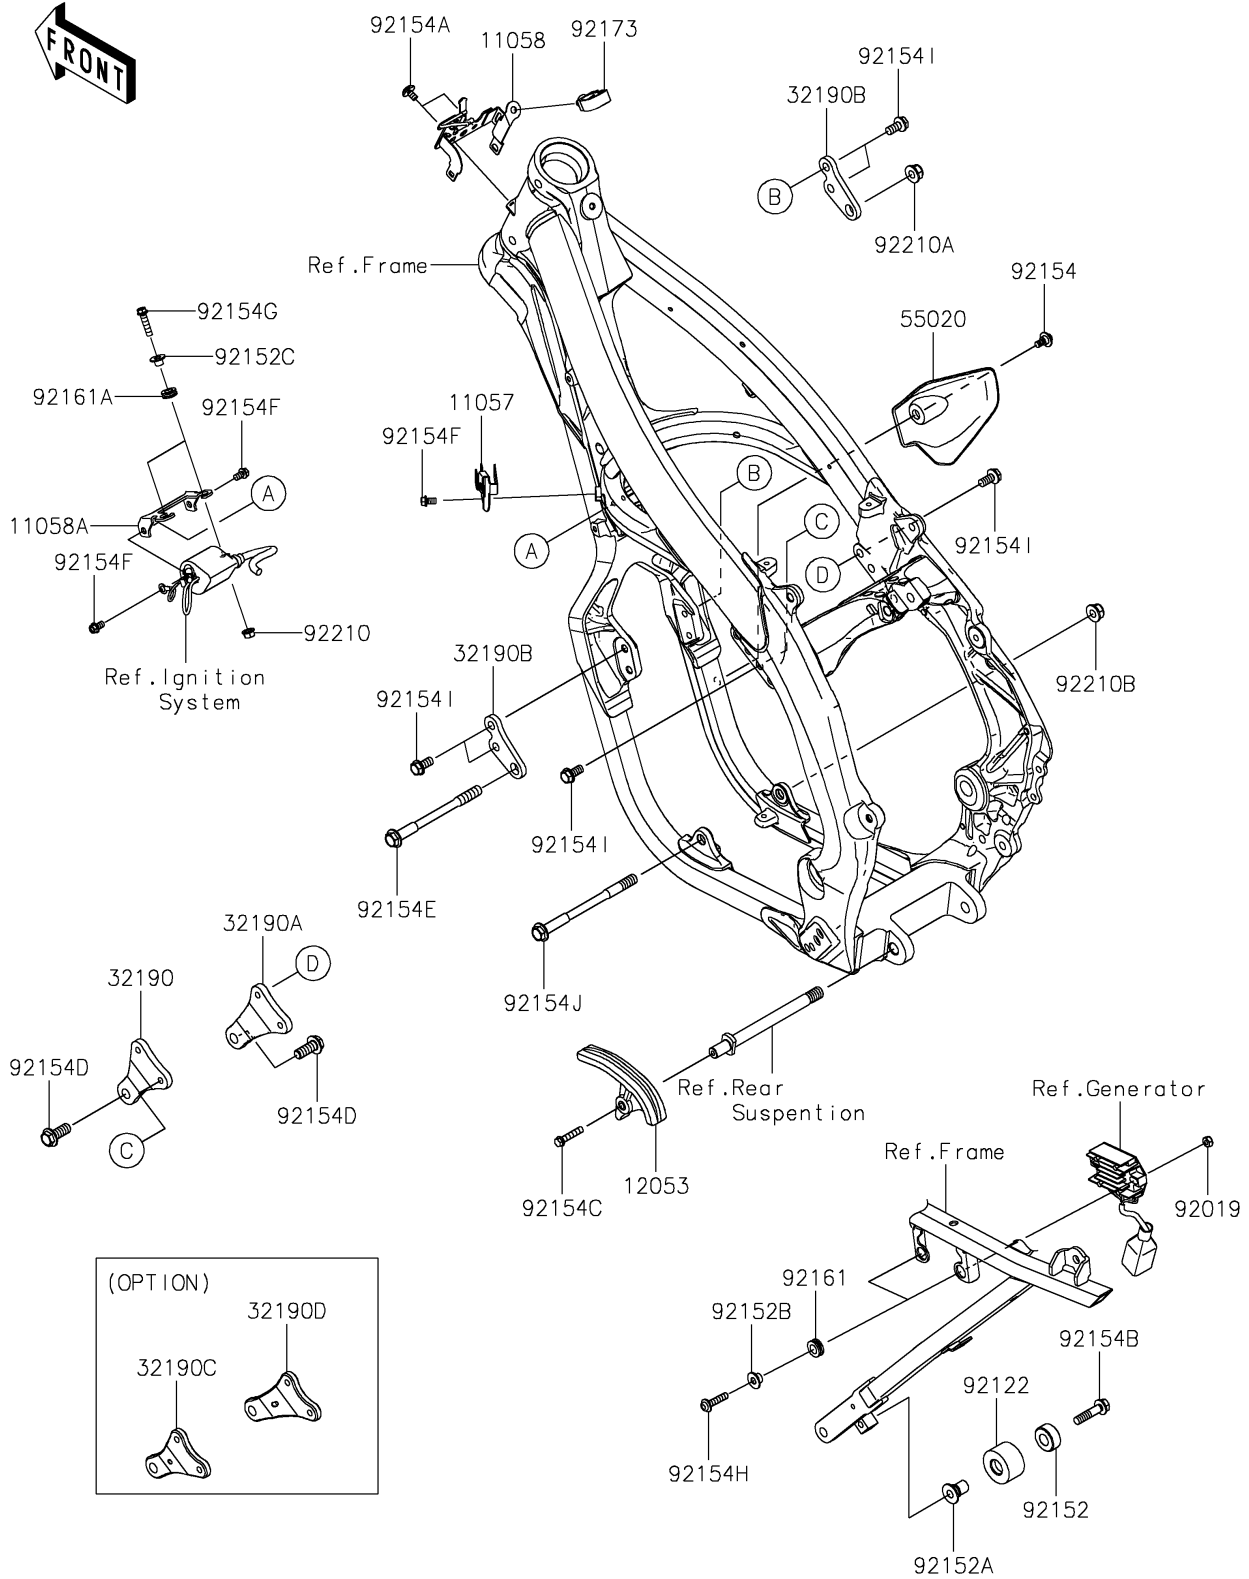

2025 KX450 PARTS DIAGRAM

Frame Fittings

F2131

2025 KX450 PARTS LIST

Frame Fittings

ITEM NAME	PART NUMBER	QUANTITY
BRACKET,COUPLER (Ref # 11057)	11057-1529	1
BRACKET,VEHICLE DOWN SENSOR (Ref # 11058)	11058-0745	1
BRACKET,IGNITION COIL (Ref # 11058A)	11058-1064	1
GUIDE-CHAIN (Ref # 12053)	12053-0335	1
BRACKET-ENGINE,UPP,LH (Ref # 32190)	32190-0889	1
BRACKET-ENGINE,UPP,RH (Ref # 32190A)	32190-0890	1
BRACKET-ENGINE,FR (Ref # 32190B)	32190-0891	2
BRACKET-ENGINE,UPP,LH (Ref # 32190C)	32190-0917	1
BRACKET-ENGINE,UPP,RH (Ref # 32190D)	32190-0918	1
GUARD,ENGINE (Ref # 55020)	55020-2448	1
NUT,LOCK,6MM (Ref # 92019)	92019-008	2
ROLLER,CHAIN (Ref # 92122)	92122-0042	1
COLLAR,12.7X27.2X12 (Ref # 92152)	92152-0945	1
COLLAR,8.3X12.5X21.5 (Ref # 92152A)	92152-2460	1
COLLAR,6.5X10X8.5 (Ref # 92152B)	92152-2467	2
COLLAR,6.3X8.3X16 (Ref # 92152C)	92152-3839	2
BOLT,FLANGED,6X9 (Ref # 92154)	92154-0546	1
BOLT,SOCKET,6X10 (Ref # 92154A)	92154-0774	2
BOLT,FLANGED,8X35 (Ref # 92154B)	92154-1746	1
BOLT,FLANGED,6X30 (Ref # 92154C)	92154-1980	1
BOLT,FLANGED,10X25 (Ref # 92154D)	92154-2747	2
BOLT,10X124 (Ref # 92154E)	92154-2941	1
BOLT,6X10 (Ref # 92154F)	92154-2963	3
BOLT,FLANGED,6X25 (Ref # 92154G)	92154-2967	2
BOLT,SOCKET,6X27,AL (Ref # 92154H)	92154-3775	2
BOLT,8X17 (Ref # 92154I)	92154-3881	8
BOLT,10X137 (Ref # 92154J)	92154-4397	1
DAMPER,10X18X6.5 (Ref # 92161)	92161-2091	2
DAMPER,8.5X15.5X5.5 (Ref # 92161A)	92161-2561	2

2025 KX450 PARTS LIST

Frame Fittings

ITEM NAME	PART NUMBER	QUANTITY
CLAMP (Ref # 92173)	92173-0861	1
NUT,FLANGED,6MM (Ref # 92210)	92210-0630	2
NUT,LOCK,FLANGED,10MM (Ref # 92210A)	92210-1080	1
NUT,10MM (Ref # 92210B)	92210-1868	1