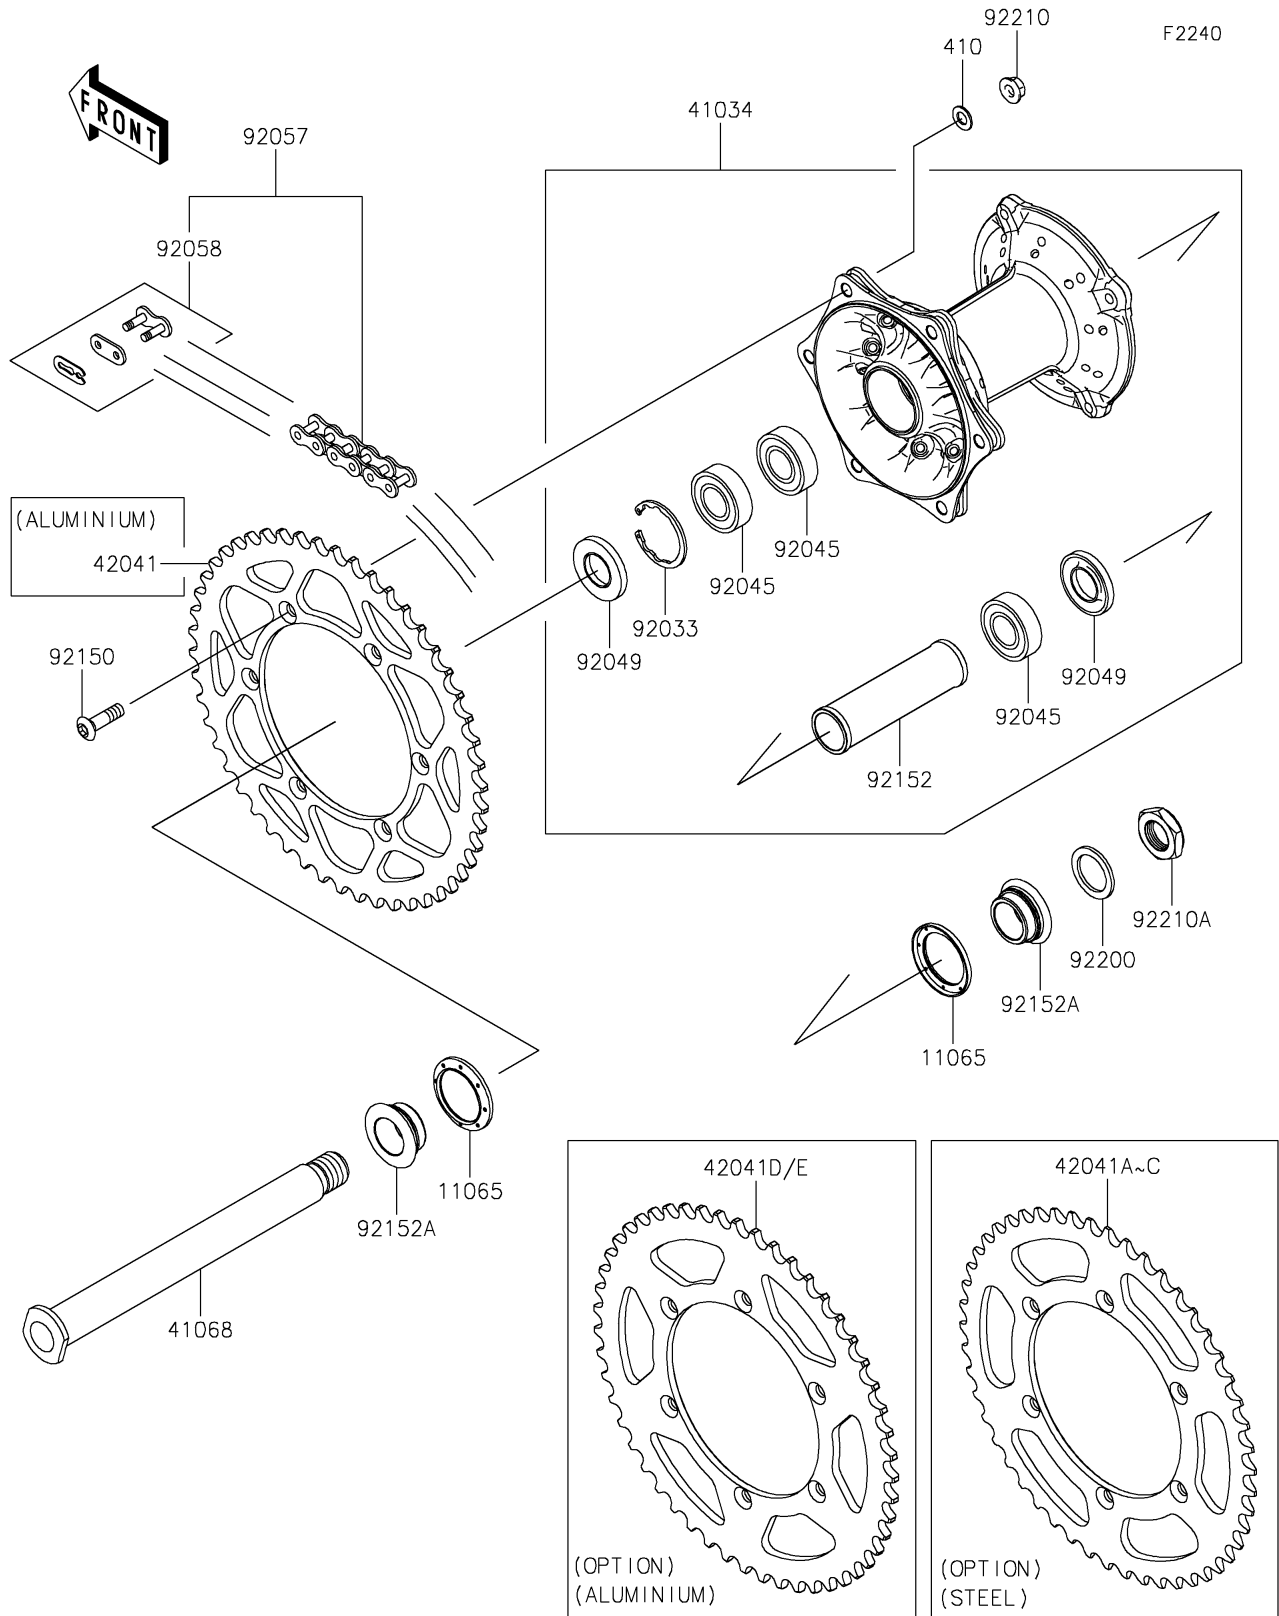

2025 KX450 PARTS DIAGRAM

Rear Hub

2025 KX450 PARTS LIST

Rear Hub

| ITEM NAME | PART NUMBER | QUANTITY |
|--|-------------|----------|
| CAP,AXLE (Ref # 11065) | 11065-1298 | 2 |
| DRUM-ASSY,REAR BRAKE (Ref # 41034) | 41034-0617 | 1 |
| AXLE,RR,L=255 (Ref # 41068) | 41068-0597 | 1 |
| SPROCKET-HUB,50T,AL (Ref # 42041) | 42041-0167 | 1 |
| SPROCKET-HUB,49T,STEEL (Ref # 42041A) | 42041-1384 | 1 |
| SPROCKET-HUB,50T,STEEL (Ref # 42041B) | 42041-1408 | 1 |
| SPROCKET-HUB,51T,STEEL (Ref # 42041C) | 42041-1428 | 1 |
| SPROCKET-HUB,49T,AL (Ref # 42041D) | 42041-1449 | 1 |
| SPROCKET-HUB,51T,AL (Ref # 42041E) | 42041-1451 | 1 |
| RING-SNAP,42MM (Ref # 92033) | 92033-1041 | 1 |
| BEARING-BALL,69052RS (Ref # 92045) | 92045-1446 | 3 |
| SEAL-OIL (Ref # 92049) | 92049-1614 | 2 |
| CHAIN,DRIVE,DID520DMA4KX114L (Ref # 92057) | 92057-0740 | 1 |
| JOINT-CHAIN,DRIVE (Ref # 92058) | 92058-1074 | 1 |
| BOLT,SOCKET,8X28 (Ref # 92150) | 92150-1978 | 6 |
| COLLAR,25.4X31X106.5 (Ref # 92152) | 92152-2506 | 1 |
| COLLAR,25.05X44X17 (Ref # 92152A) | 92152-2531 | 2 |
| WASHER,22.5X35X2.3 (Ref # 92200) | 92200-1623 | 1 |
| NUT,FLANGED,LOCK,8MM (Ref # 92210) | 92210-0493 | 6 |
| NUT,SELF LOCK,22MM (Ref # 92210A) | 92210-0939 | 1 |
| WASHER-PLAIN-SMALL,8MM (Ref # 410) | 410AA0800 | 6 |