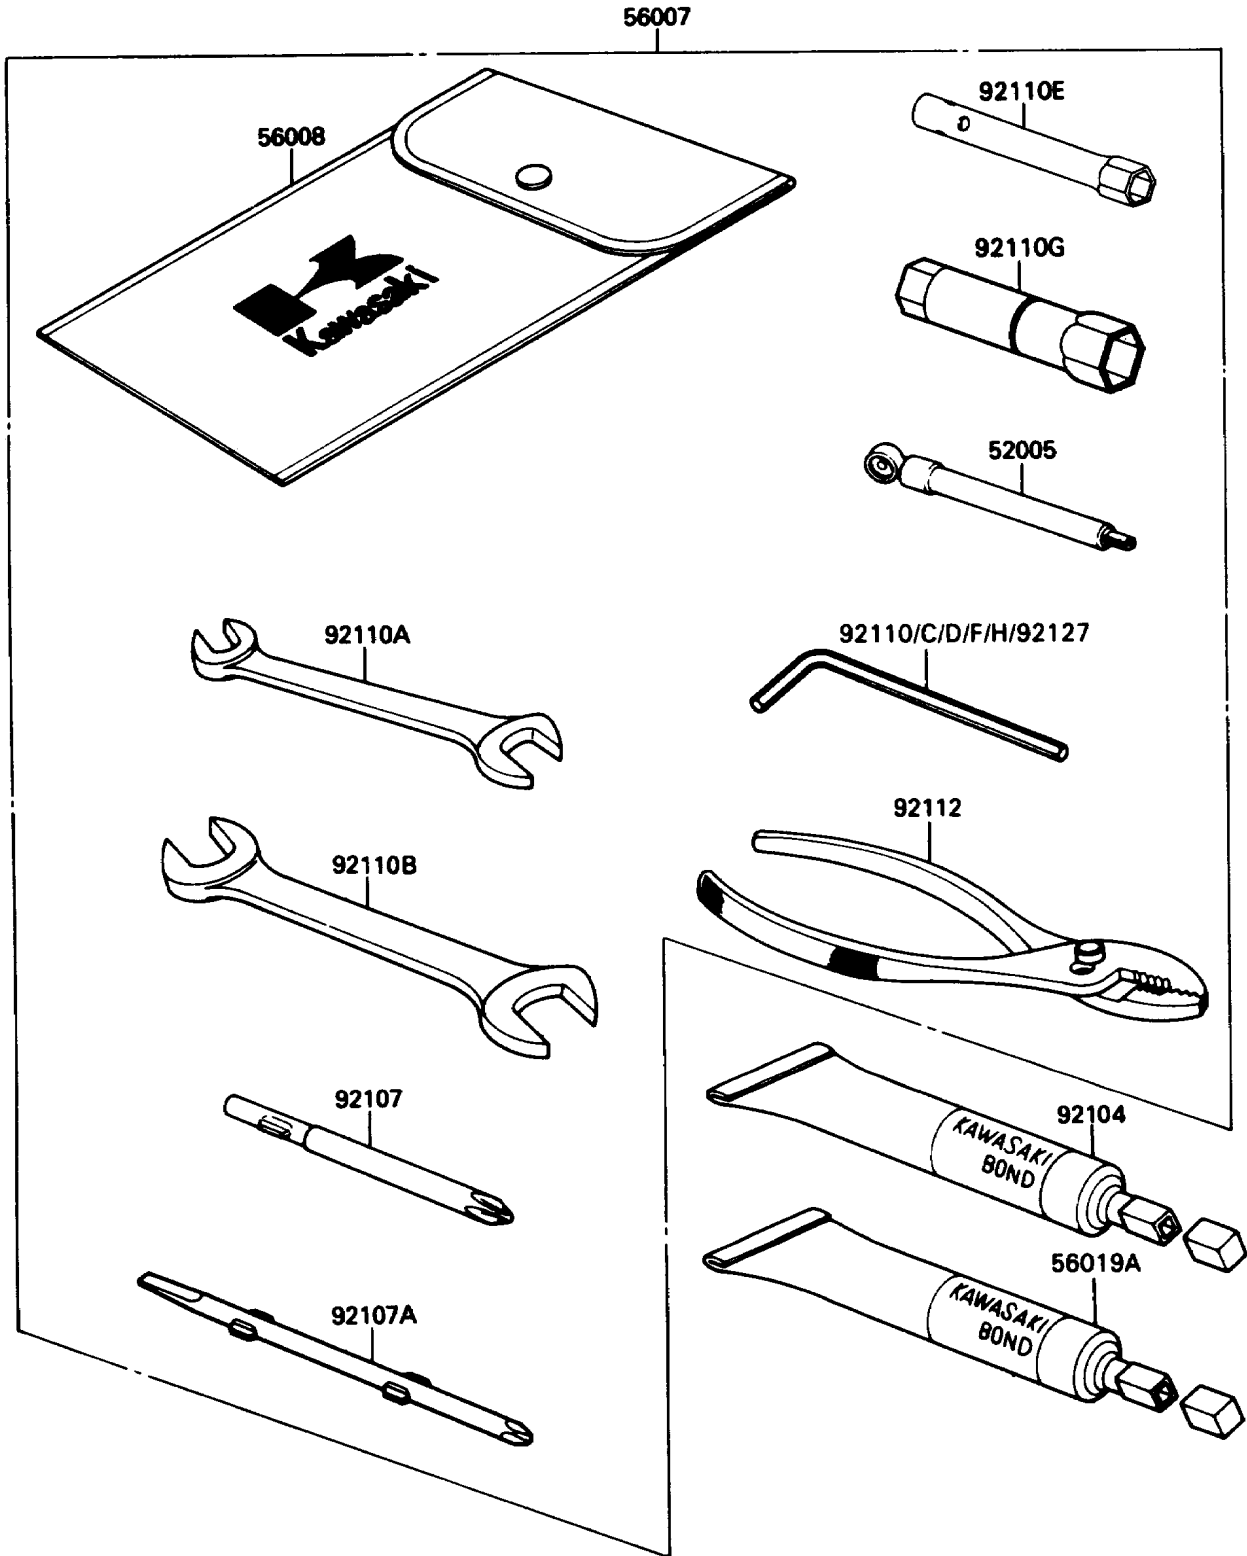

1991 Ninja® ZX™ -11 PARTS DIAGRAM

Tool

F2810

1991 Ninja® ZX™ -11 PARTS LIST

Tool

ITEM NAME	PART NUMBER	QUANTITY
GAUGE,AIR,3.5KG/CM2 (Ref # 52005)	52005-1031	1
TOOL-KIT (Ref # 56007)	56007-1349	1
BAG,TOOL (Ref # 56008)	56008-006	1
THREE BOND TB1211,HT/RS,WHITE (Ref # 56019A)	56019-120	1
GASKET-LIQUID,TUBE,100G,BLACK (Ref # 92104)	92104-1003	1
TOOL-DRIVER,#3PHILLIPS (Ref # 92107)	92107-1002	1
TOOL-DRIVER,#2PHILLIPS&SLOT (Ref # 92107A)	92107-1052	1
TOOL-WRENCH,ALLEN,5MM (Ref # 92110)	92110-1015	1
TOOL-WRENCH,OPEN END,10X12 (Ref # 92110A)	92110-1038	1
TOOL-WRENCH,OPEN END,14X17 (Ref # 92110B)	92110-1045	1
TOOL-WRENCH,ALLEN,12MM (Ref # 92110C)	92110-1104	1
TOOL-WRENCH,ALLEN,8MM (Ref # 92110D)	92110-1108	1
TOOL-WRENCH,BOX,10MM (Ref # 92110E)	92110-1125	1
TOOL-WRENCH,ALLEN,3MM (Ref # 92110F)	92110-1140	1
TOOL-WRENCH,BOX,16MM (Ref # 92110G)	92110-1145	1
TOOL-WRENCH,ALLEN,4MM (Ref # 92110H)	92110-3703	1
TOOL-PLIERS (Ref # 92112)	92112-003	1
TOOL-WRENCH,ALLEN,6MM (Ref # 92127)	92127-003	1