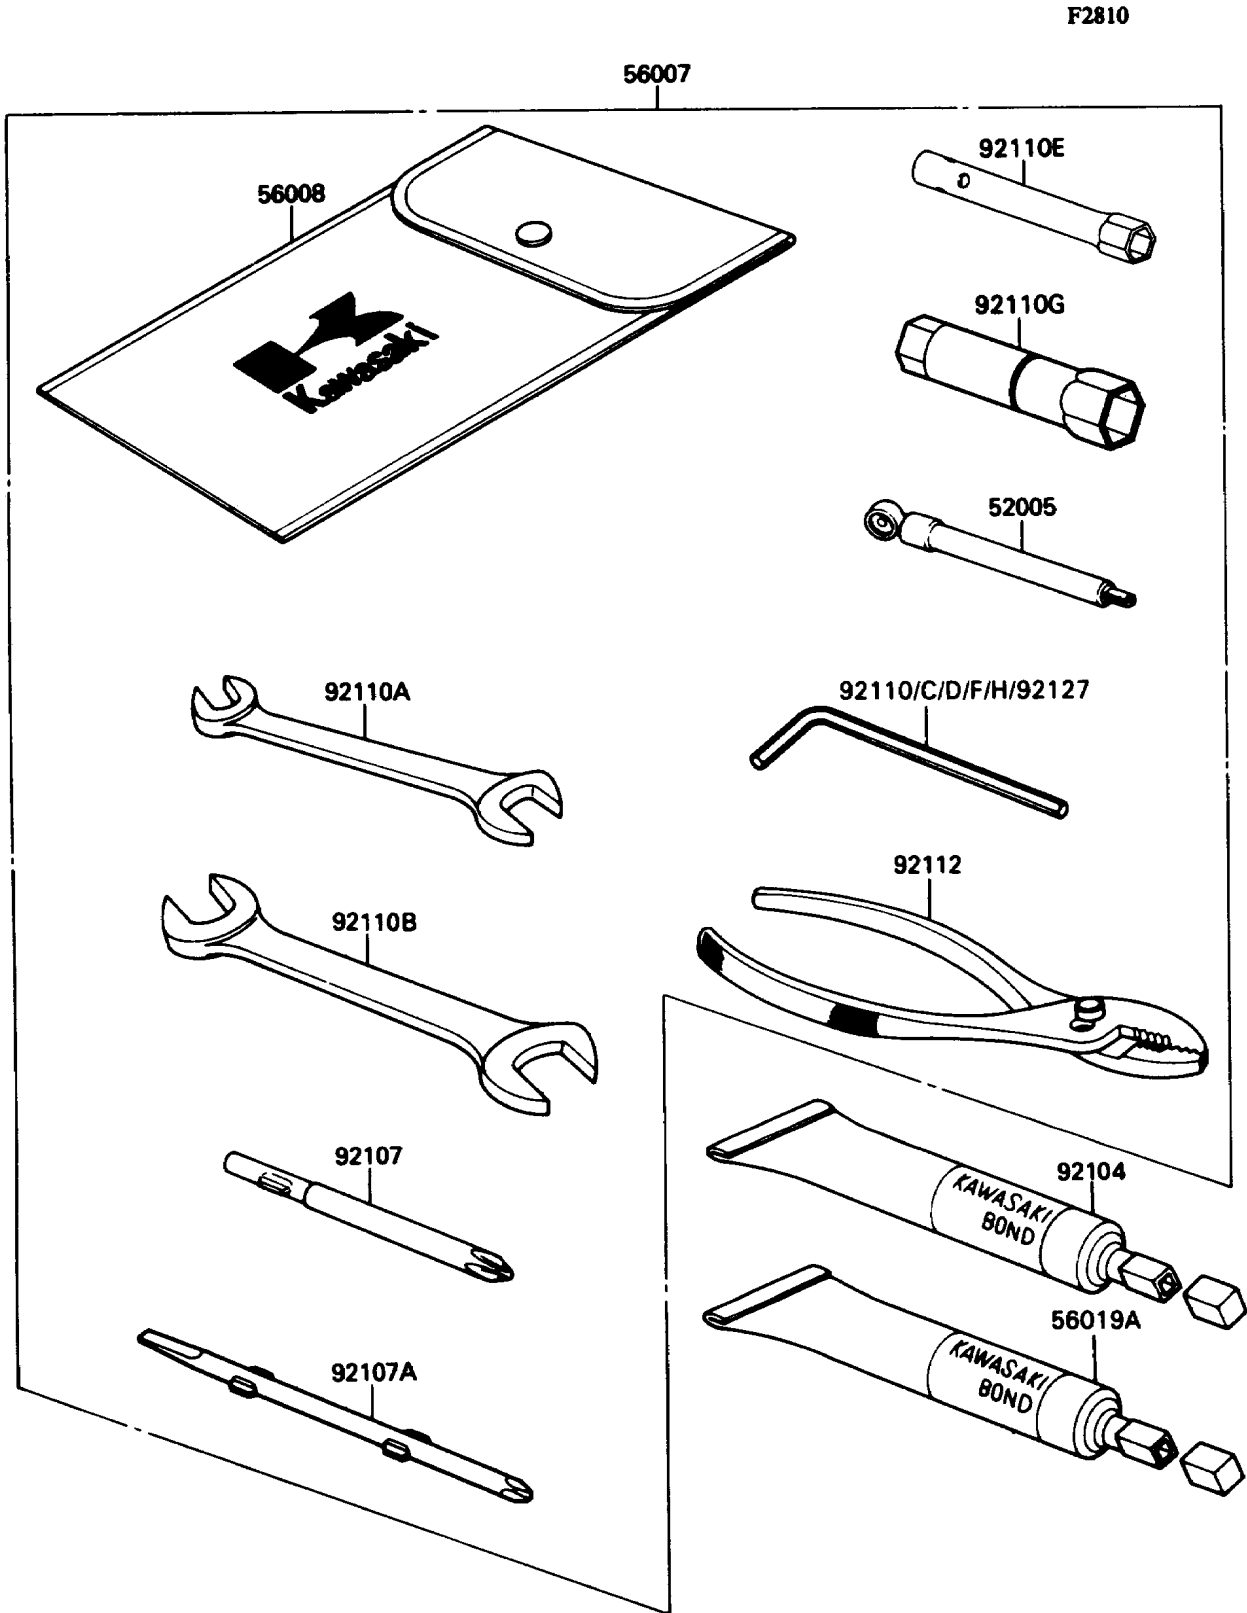

1992 Ninja® ZX™ -11 PARTS DIAGRAM

Tool

1992 Ninja® ZX™ -11 PARTS LIST

Tool

ITEM NAME	PART NUMBER	QUANTITY
GAUGE,AIR,3.5KG/CM2 (Ref # 52005)	52005-1031	1
TOOL-KIT (Ref # 56007)	56007-1349	1
BAG,TOOL (Ref # 56008)	56008-006	1
THREE BOND TB1211,HT/RS,WHITE (Ref # 56019A)	56019-120	1
GASKET-LIQUID,TUBE,100G,BLACK (Ref # 92104)	92104-1003	1
TOOL-DRIVER,#3PHILLIPS (Ref # 92107)	92107-1002	1
TOOL-DRIVER,#2PHILLIPS&SLOT (Ref # 92107A)	92107-1052	1
TOOL-WRENCH,ALLEN,5MM (Ref # 92110)	92110-1015	1
TOOL-WRENCH,OPEN END,10X12 (Ref # 92110A)	92110-1038	1
TOOL-WRENCH,OPEN END,14X17 (Ref # 92110B)	92110-1045	1
TOOL-WRENCH,ALLEN,12MM (Ref # 92110C)	92110-1104	1
TOOL-WRENCH,ALLEN,8MM (Ref # 92110D)	92110-1108	1
TOOL-WRENCH,BOX,10MM (Ref # 92110E)	92110-1125	1
TOOL-WRENCH,ALLEN,3MM (Ref # 92110F)	92110-1140	1
TOOL-WRENCH,BOX,16MM (Ref # 92110G)	92110-1145	1
TOOL-WRENCH,ALLEN,4MM (Ref # 92110H)	92110-3703	1
TOOL-PLIERS (Ref # 92112)	92112-003	1
TOOL-WRENCH,ALLEN,6MM (Ref # 92127)	92127-003	1