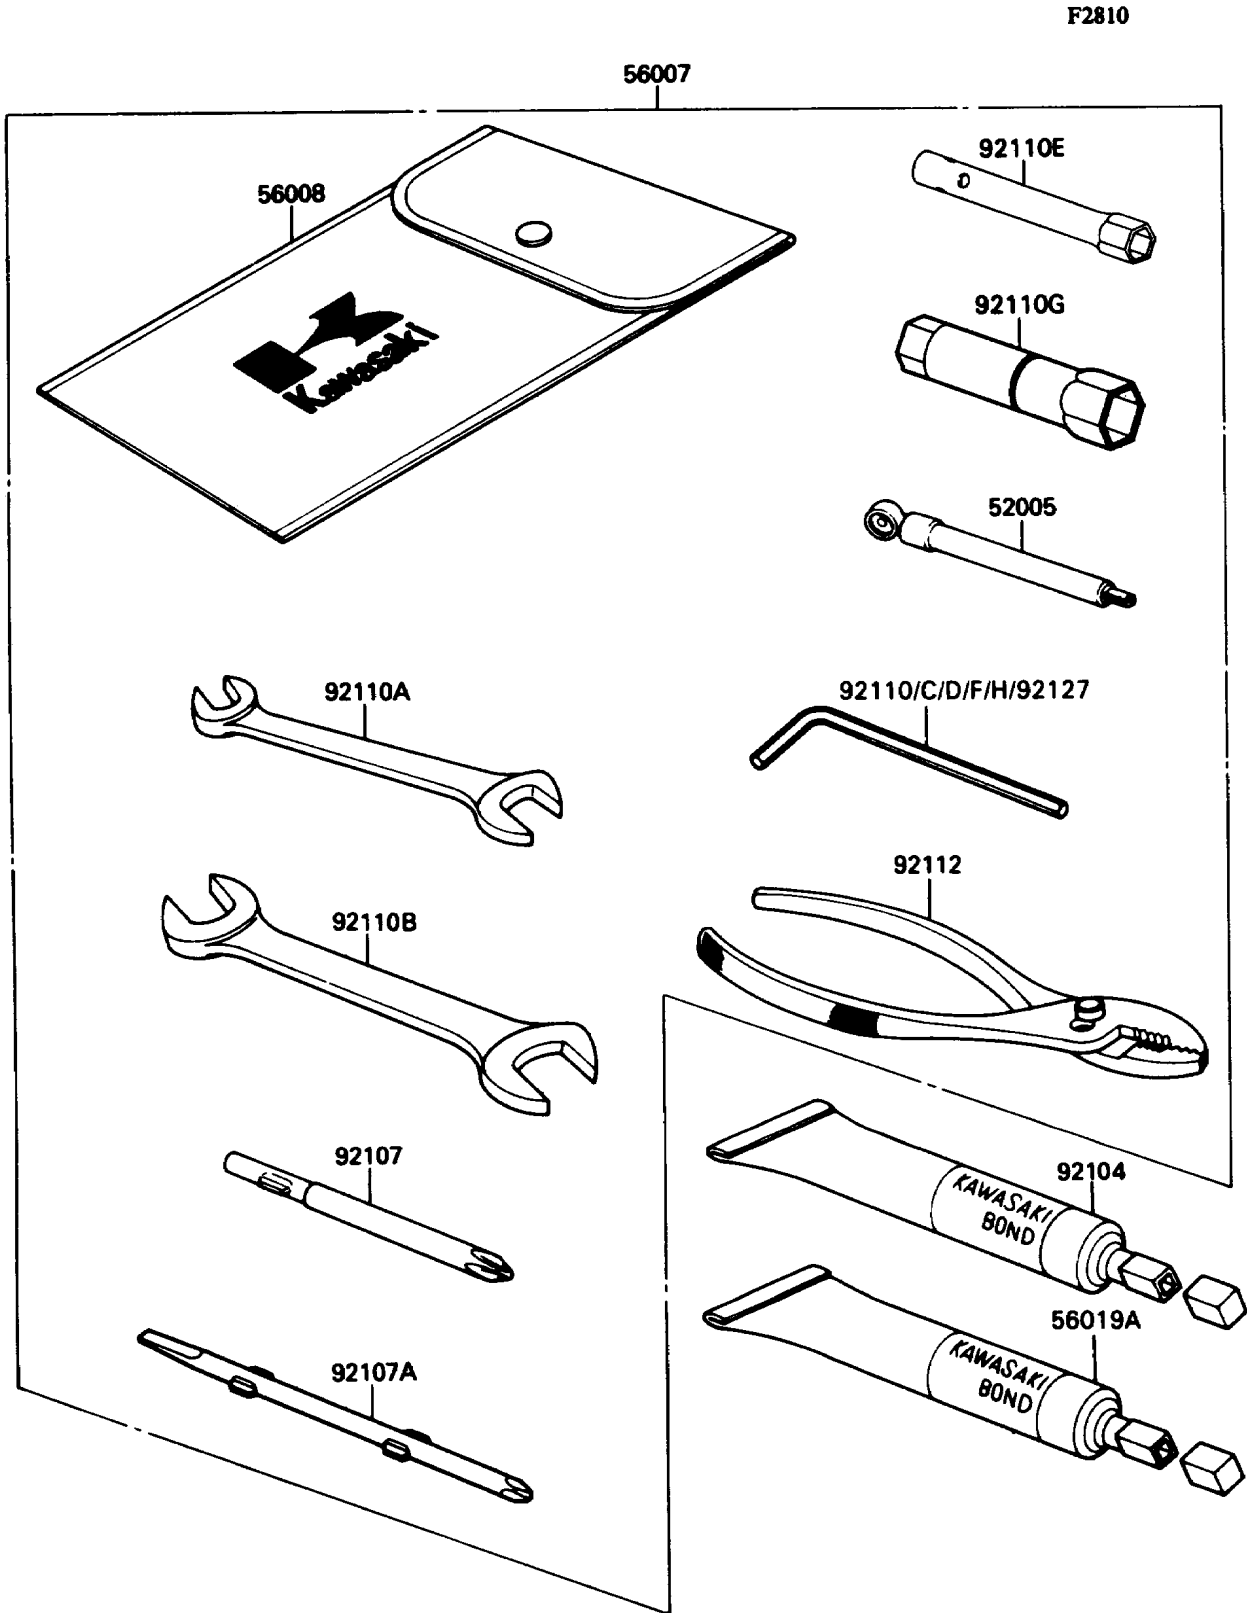

1992 Ninja® ZX™ -11 PARTS DIAGRAM

Tool

F2810

1992 Ninja® ZX™ -11 PARTS LIST

Tool

ITEM NAME	PART NUMBER	QUANTITY
GAUGE,AIR,3.5KG/CM2 (Ref # 52005)	52005-1031	1
TOOL-KIT (Ref # 56007)	56007-1349	1
BAG,TOOL (Ref # 56008)	56008-006	1
THREE BOND TB1211,HT/RS,WHITE (Ref # 56019A)	56019-120	1
GASKET-LIQUID,TUBE,100G,BLACK (Ref # 92104)	92104-1003	1
TOOL-DRIVER,#3PHILLIPS (Ref # 92107)	92107-1002	1
TOOL-DRIVER,#2PHILLIPS&SLOT (Ref # 92107A)	92107-1052	1
TOOL-WRENCH,ALLEN,5MM (Ref # 92110)	92110-1015	1
TOOL-WRENCH,OPEN END,10X12 (Ref # 92110A)	92110-1038	1
TOOL-WRENCH,OPEN END,14X17 (Ref # 92110B)	92110-1045	1
TOOL-WRENCH,ALLEN,12MM (Ref # 92110C)	92110-1104	1
TOOL-WRENCH,ALLEN,8MM (Ref # 92110D)	92110-1108	1
TOOL-WRENCH,BOX,10MM (Ref # 92110E)	92110-1125	1
TOOL-WRENCH,ALLEN,3MM (Ref # 92110F)	92110-1140	1
TOOL-WRENCH,BOX,16MM (Ref # 92110G)	92110-1145	1
TOOL-WRENCH,ALLEN,4MM (Ref # 92110H)	92110-3703	1
TOOL-PLIERS (Ref # 92112)	92112-003	1
TOOL-WRENCH,ALLEN,6MM (Ref # 92127)	92127-003	1