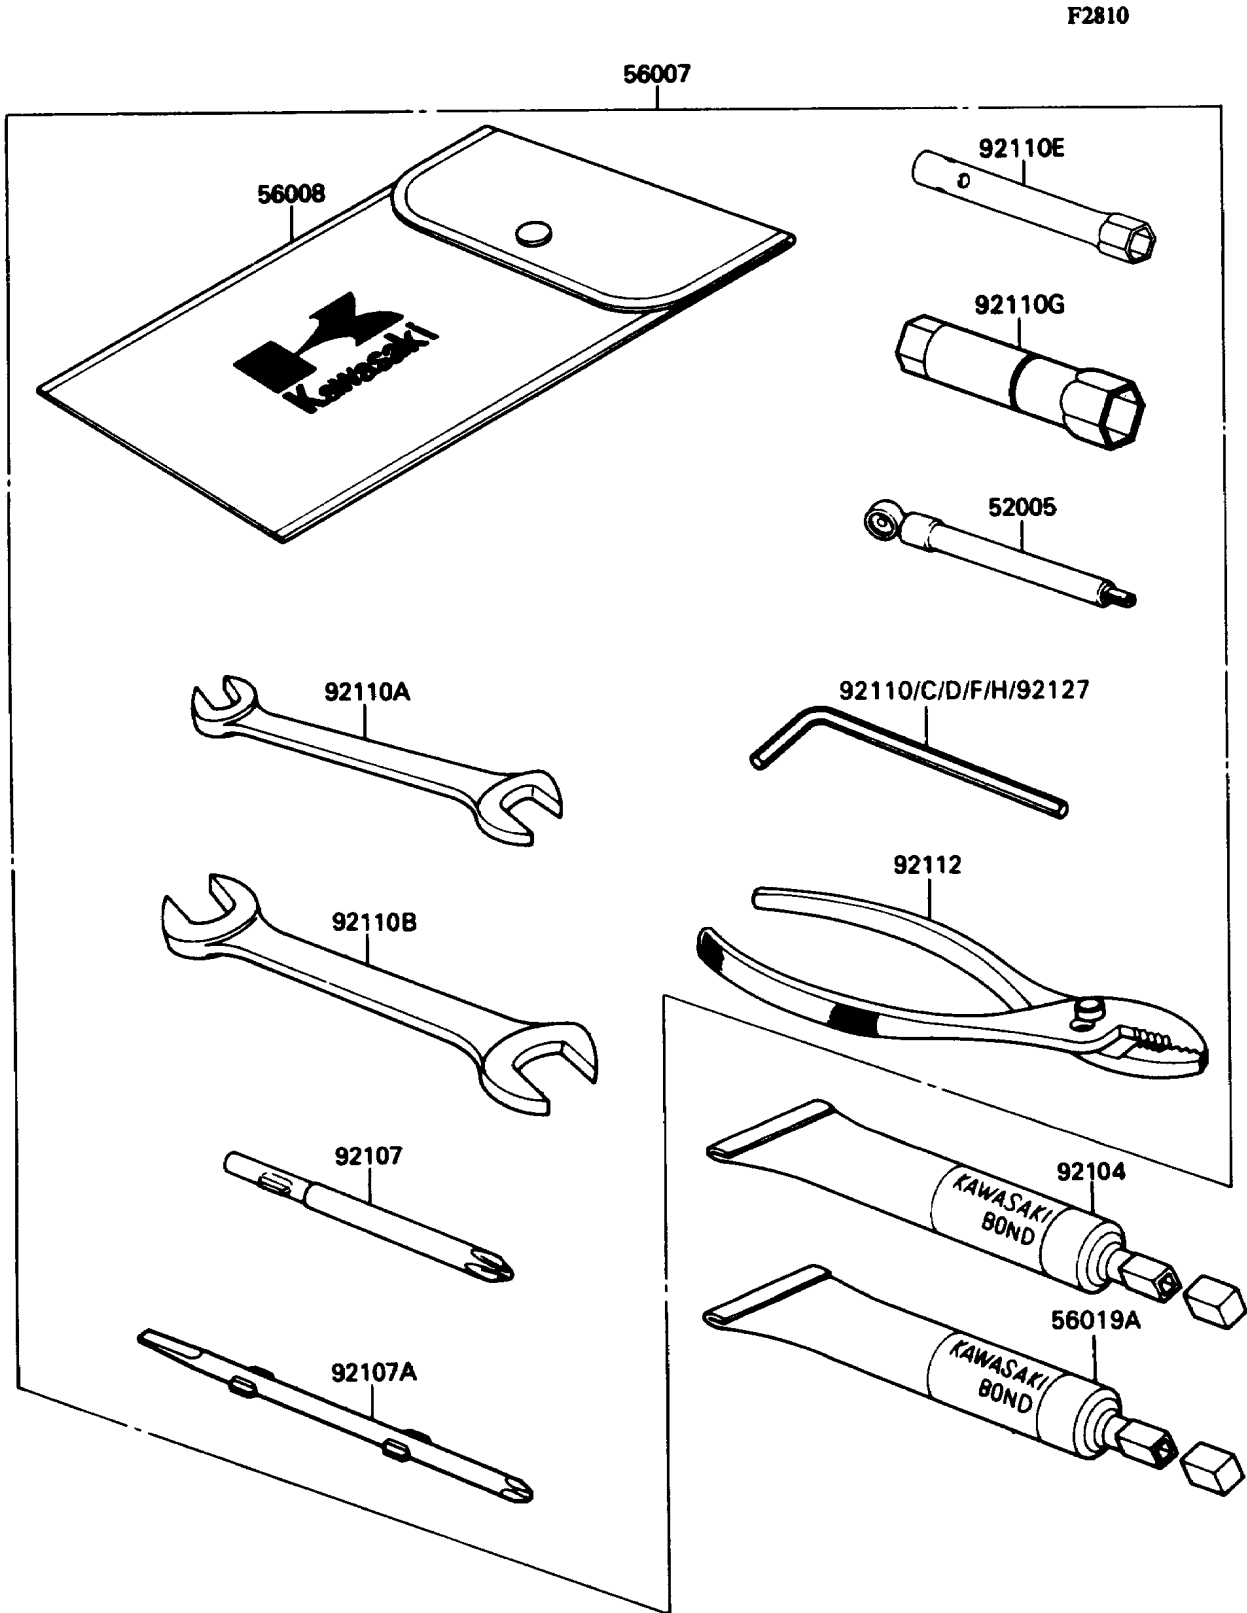

# 1993 Ninja® ZX™ -11 PARTS DIAGRAM

Tool

# 1993 Ninja® ZX™ -11 PARTS LIST

## Tool

ITEM NAME	PART NUMBER	QUANTITY
GAUGE,AIR,3.5KG/CM2 (Ref # 52005)	52005-1031	1
TOOL-KIT (Ref # 56007)	56007-1349	1
BAG,TOOL (Ref # 56008)	56008-006	1
THREE BOND TB1211,HT/RS,WHITE (Ref # 56019A)	56019-120	1
GASKET-LIQUID,TUBE,100G,BLACK (Ref # 92104)	92104-1003	1
TOOL-DRIVER,#3PHILLIPS (Ref # 92107)	92107-1002	1
TOOL-DRIVER,#2PHILLIPS&SLOT (Ref # 92107A)	92107-1052	1
TOOL-WRENCH,ALLEN,5MM (Ref # 92110)	92110-1015	1
TOOL-WRENCH,OPEN END,10X12 (Ref # 92110A)	92110-1038	1
TOOL-WRENCH,OPEN END,14X17 (Ref # 92110B)	92110-1045	1
TOOL-WRENCH,ALLEN,12MM (Ref # 92110C)	92110-1104	1
TOOL-WRENCH,ALLEN,8MM (Ref # 92110D)	92110-1108	1
TOOL-WRENCH,BOX,10MM (Ref # 92110E)	92110-1125	1
TOOL-WRENCH,ALLEN,3MM (Ref # 92110F)	92110-1140	1
TOOL-WRENCH,BOX,16MM (Ref # 92110G)	92110-1145	1
TOOL-WRENCH,ALLEN,4MM (Ref # 92110H)	92110-3703	1
TOOL-PLIERS (Ref # 92112)	92112-003	1
TOOL-WRENCH,ALLEN,6MM (Ref # 92127)	92127-003	1