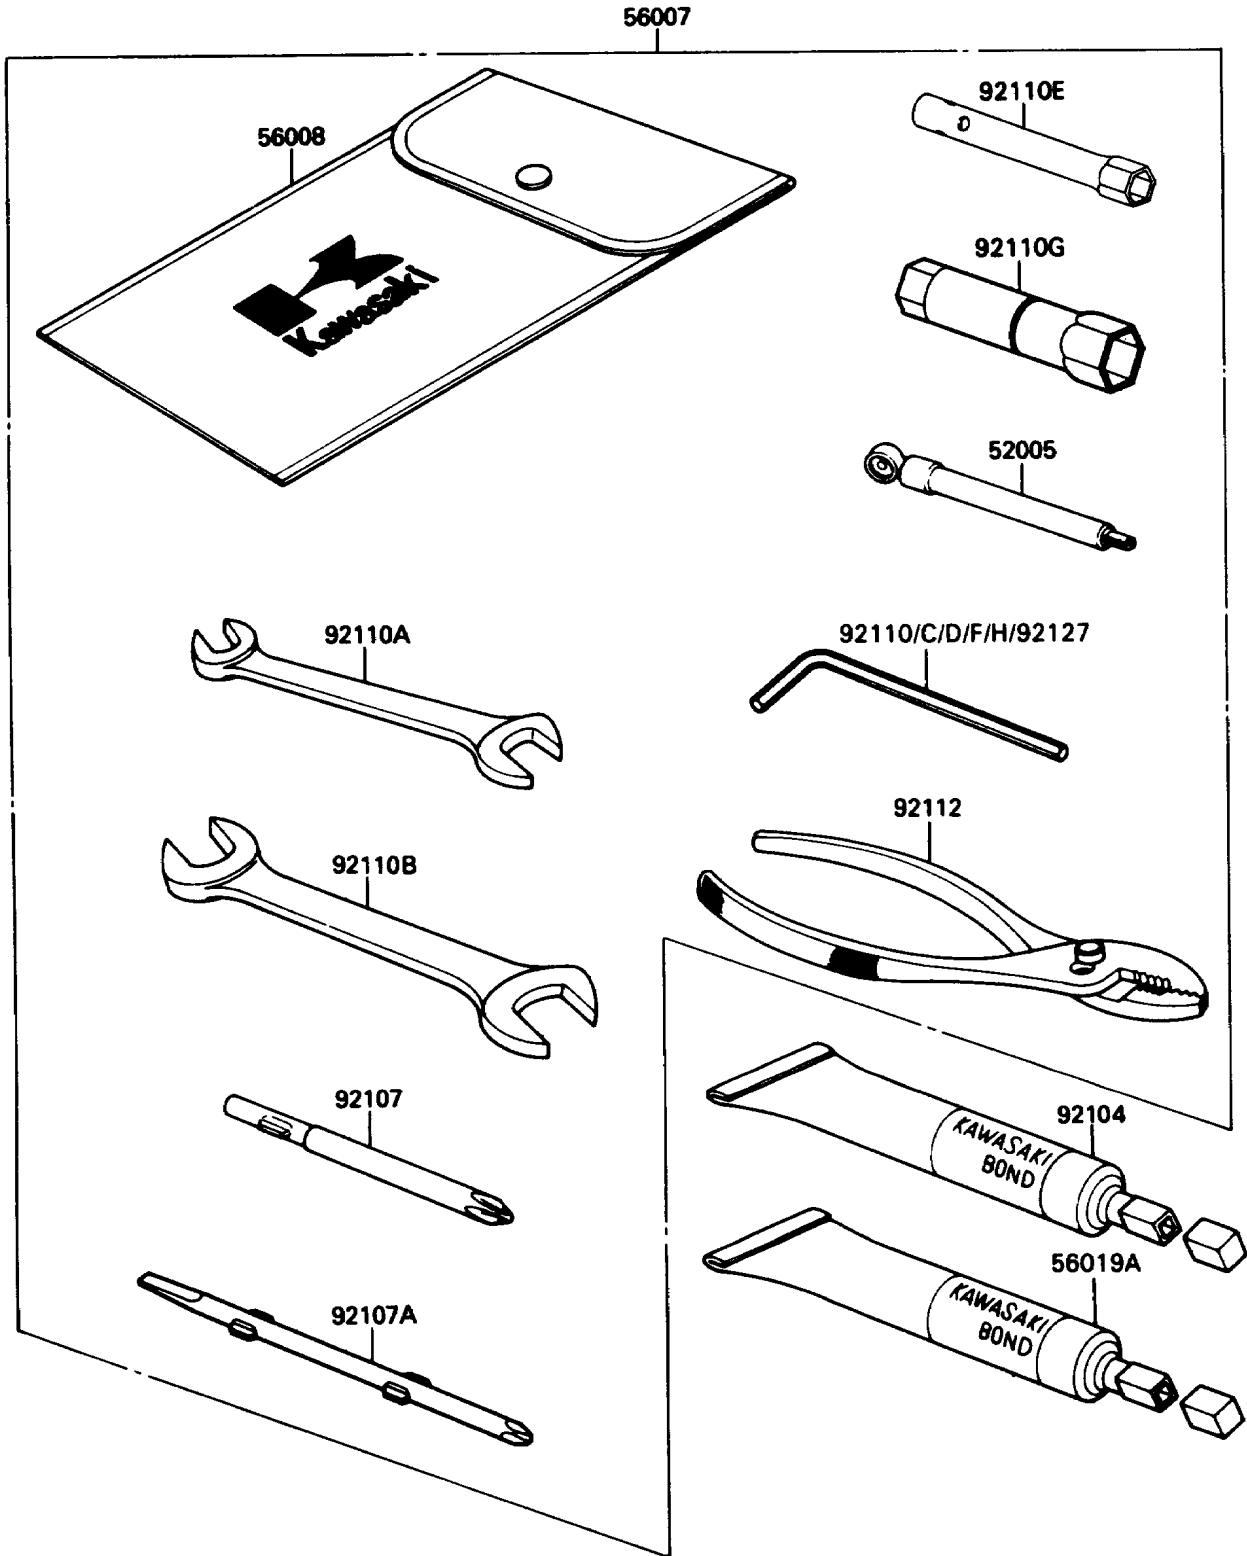

1993 Ninja[®] ZX[™] -11 PARTS DIAGRAM

Tool

F2810

1993 Ninja® ZX™ -11 PARTS LIST

Tool

ITEM NAME	PART NUMBER	QUANTITY
GAUGE,AIR,3.5KG/CM2 (Ref # 52005)	52005-1031	1
TOOL-KIT (Ref # 56007)	56007-1349	1
BAG,TOOL (Ref # 56008)	56008-006	1
THREE BOND TB1211,HT/RS,WHITE (Ref # 56019A)	56019-120	1
GASKET-LIQUID,TUBE,100G,BLACK (Ref # 92104)	92104-1003	1
TOOL-DRIVER,#3PHILLIPS (Ref # 92107)	92107-1002	1
TOOL-DRIVER,#2PHILLIPS&SLOT (Ref # 92107A)	92107-1052	1
TOOL-WRENCH,ALLEN,5MM (Ref # 92110)	92110-1015	1
TOOL-WRENCH,OPEN END,10X12 (Ref # 92110A)	92110-1038	1
TOOL-WRENCH,OPEN END,14X17 (Ref # 92110B)	92110-1045	1
TOOL-WRENCH,ALLEN,12MM (Ref # 92110C)	92110-1104	1
TOOL-WRENCH,ALLEN,8MM (Ref # 92110D)	92110-1108	1
TOOL-WRENCH,BOX,10MM (Ref # 92110E)	92110-1125	1
TOOL-WRENCH,ALLEN,3MM (Ref # 92110F)	92110-1140	1
TOOL-WRENCH,BOX,16MM (Ref # 92110G)	92110-1145	1
TOOL-WRENCH,ALLEN,4MM (Ref # 92110H)	92110-3703	1
TOOL-PLIERS (Ref # 92112)	92112-003	1
TOOL-WRENCH,ALLEN,6MM (Ref # 92127)	92127-003	1