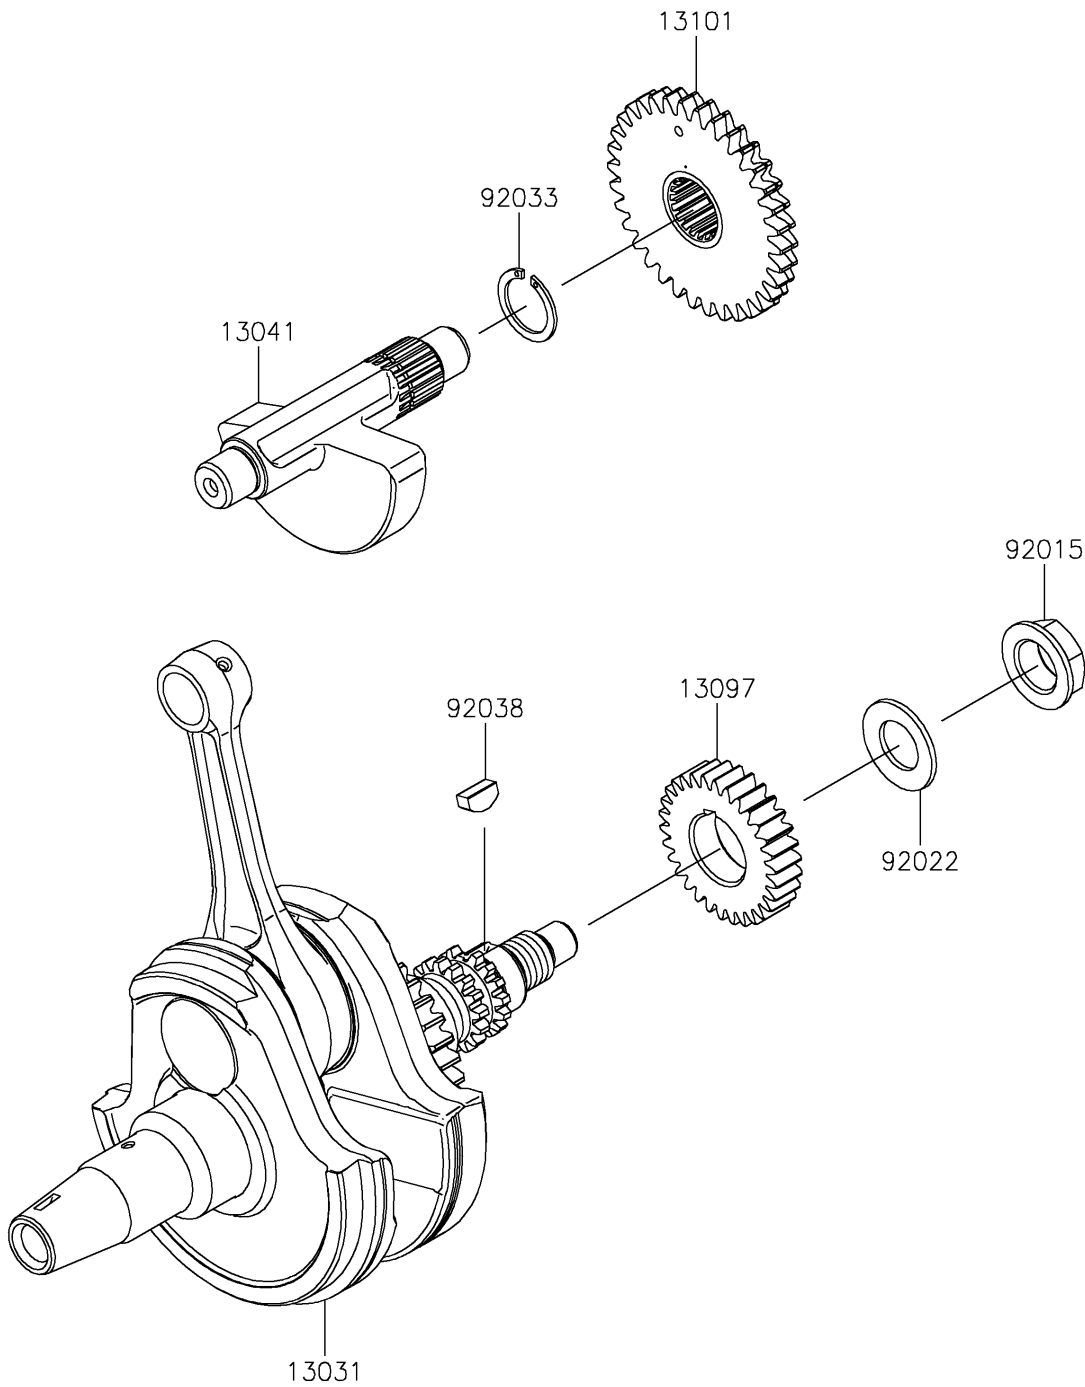

# 2022 KLX300 PARTS DIAGRAM

Crankshaft

E1321

## 2022 KLX300 PARTS LIST

### Crankshaft

ITEM NAME	PART NUMBER	QUANTITY
CRANKSHAFT-COMP (Ref # 13031)	13031-0999	1
BALANCER (Ref # 13041)	13041-0001	1
GEAR-PRIMARY SPUR,30T (Ref # 13097)	13097-0087	1
GEAR-ASSY,BALANCER (Ref # 13101)	13101-0629	1
NUT,16MM (Ref # 92015)	92015-1581	1
WASHER,16.3X29X1.75 (Ref # 92022)	92022-1356	1
RING-SNAP,18MM (Ref # 92033)	92033-029	1
KEY (Ref # 92038)	92038-1057	1