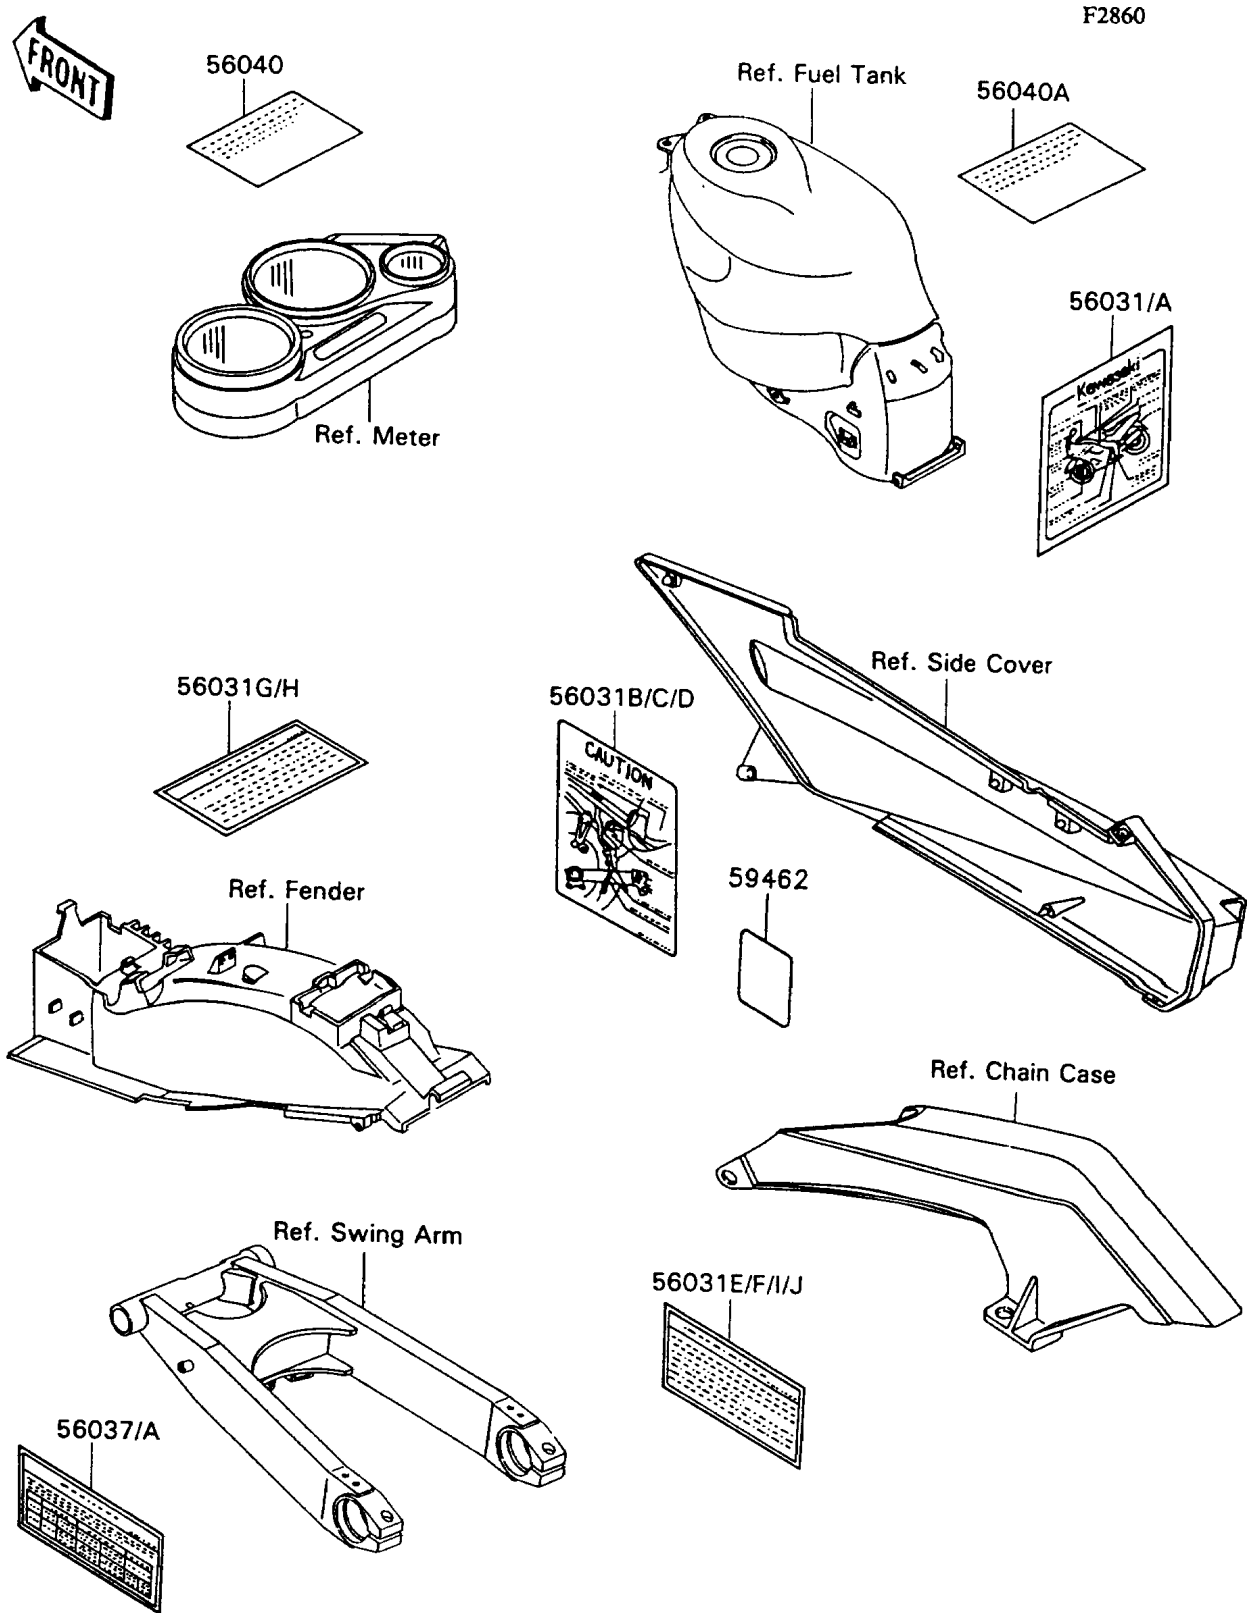

1992 Ninja® ZX™ -11 PARTS DIAGRAM

Label

1992 Ninja® ZX™ -11 PARTS LIST

Label

ITEM NAME	PART NUMBER	QUANTITY
LABEL-MANUAL,DAILY SAFETY (Ref # 56031)	56031-1717	1
LABEL-MANUAL,DAILY SAFETY (Ref # 56031A)	56031-1718	1
LABEL-MANUAL,BATTERY VENT (Ref # 56031B)	56031-1720	1
LABEL-MANUAL,BATTERY VENT (Ref # 56031C)	56031-1721	1
LABEL-MANUAL,BATTERY VENT (Ref # 56031D)	56031-1723	1
LABEL-MANUAL,OIL&OIL FILTER (Ref # 56031G)	56031-1727	1
LABEL-MANUAL,OIL&OIL FILTER (Ref # 56031H)	56031-1728	1
LABEL-MANUAL,CHAIN (Ref # 56031I)	56031-1750	1
LABEL-MANUAL,CHAIN (Ref # 56031J)	56031-1751	1
LABEL-SPECIFICATION,TIRE&LOAD (Ref # 56037)	56037-1531	1
LABEL-SPECIFICATION,TIRE&LOAD (Ref # 56037A)	56037-1533	1
LABEL-WARNING,BREAK IN CAUTION (Ref # 56040)	56040-1007	1
LABEL-WARNING,EVAPO (Ref # 56040A)	56040-1121	1
LABEL-CERTIFICATION,EVAPO ROUT (Ref # 59462)	59462-1202	1